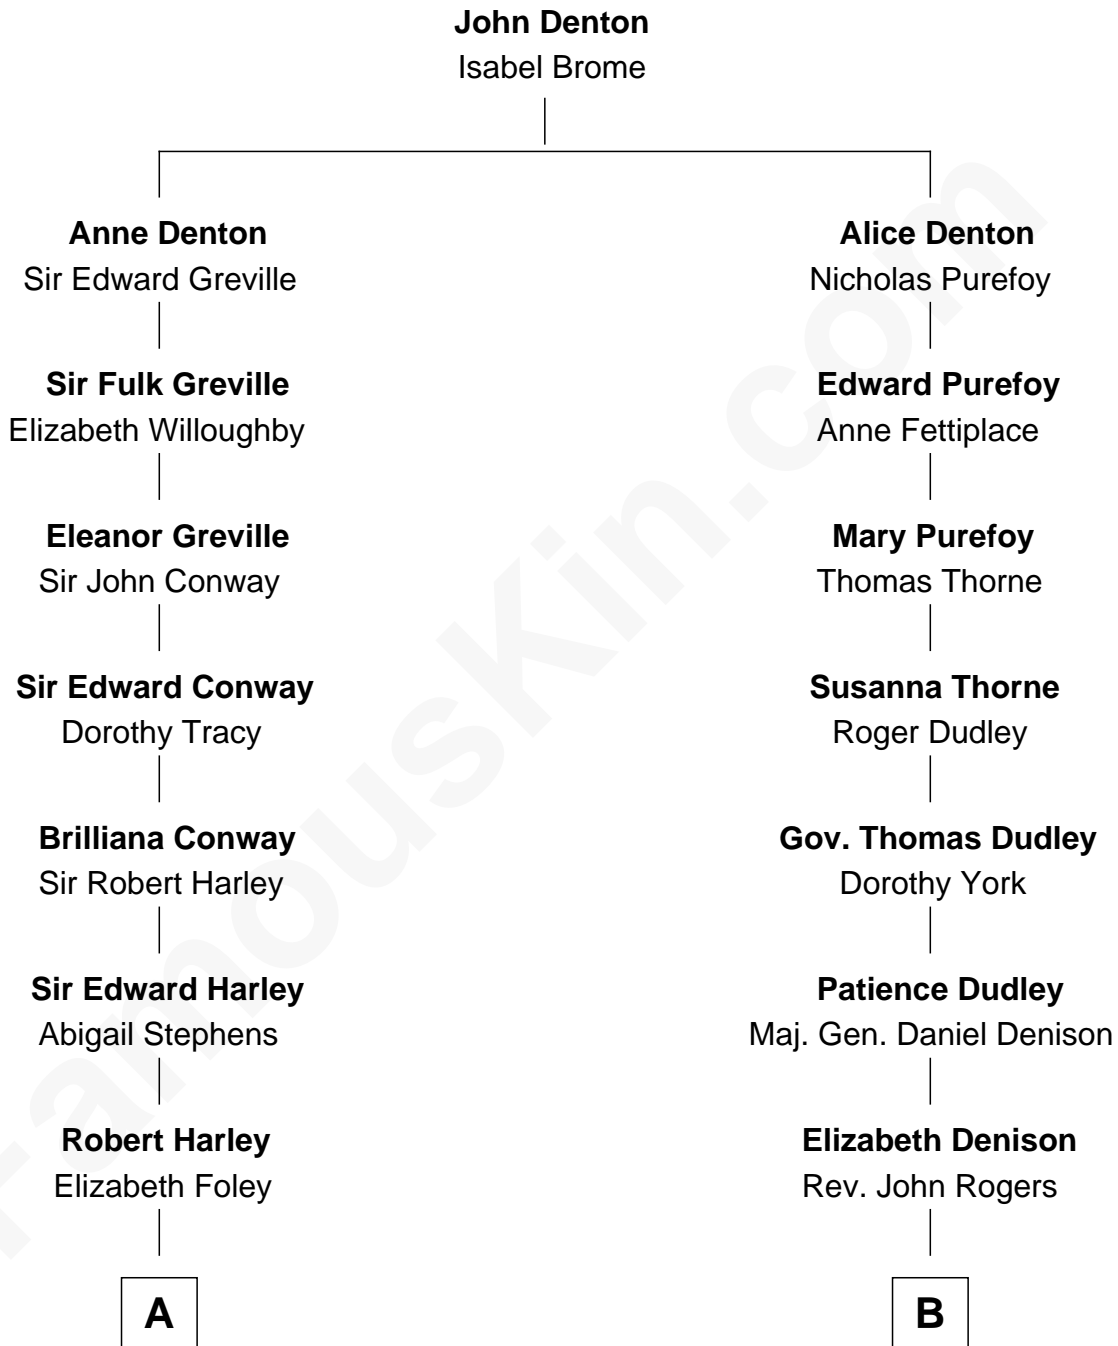

FamousKin.com Relationship Chart of

Queen Elizabeth II

Queen of the United Kingdom

10th cousin 4 times removed of

Nicholas Gilman

Signer of the U.S. Constitution

A

Edward Harley
Henrietta Cavendish Holles

Margaret Cavendish Harley
Sir William Bentinck

William Henry Bentinck
Dorothy Cavendish

Charles Augustus Cavendish-Bentinck
Anne Wellesley

Rev. Charles William Cavendish-Bentinck
Caroline Louisa Burnaby

Cecilia Nina Cavendish-Bentinck
Claude George Bowes-Lyon