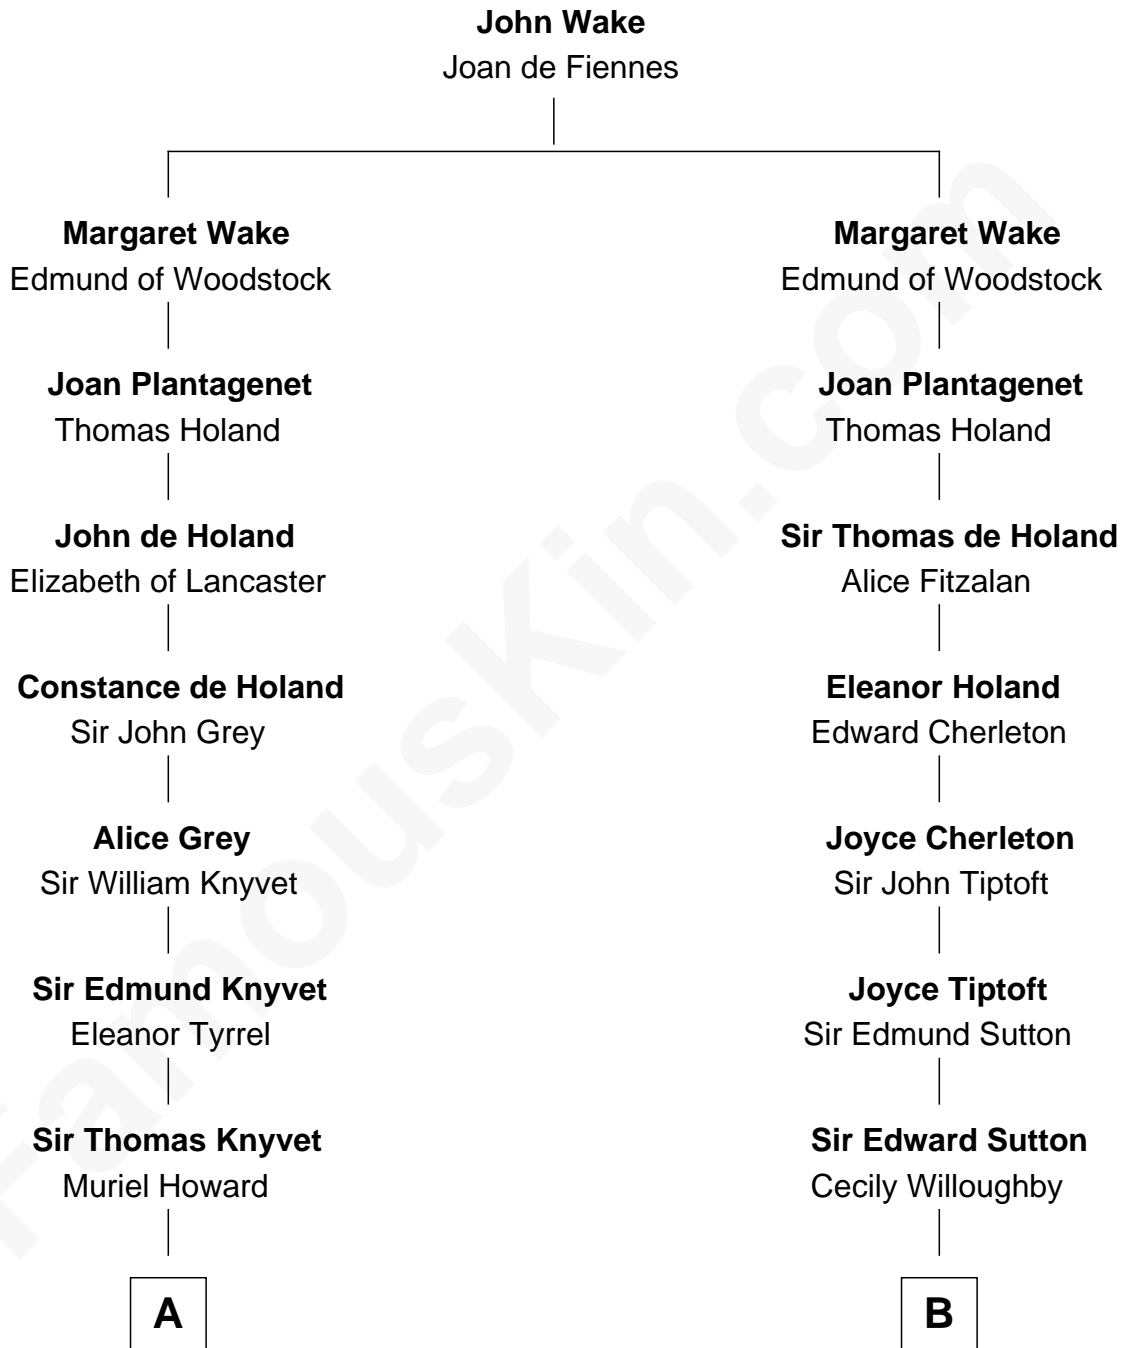

FamousKin.com Relationship Chart of

Queen Elizabeth II

Queen of the United Kingdom

16th cousin 5 times removed of

Nicholas Gilman

Signer of the U.S. Constitution

C

Charles Augustus Cavendish-Bentinck

Anne Wellesley

Rev. Charles William Cavendish-Bentinck

Caroline Louisa Burnaby

Cecilia Nina Cavendish-Bentinck

Claude George Bowes-Lyon

Elizabeth Bowes-Lyon

George VI, King of the United Kingdom

Queen Elizabeth II

Queen of the United Kingdom