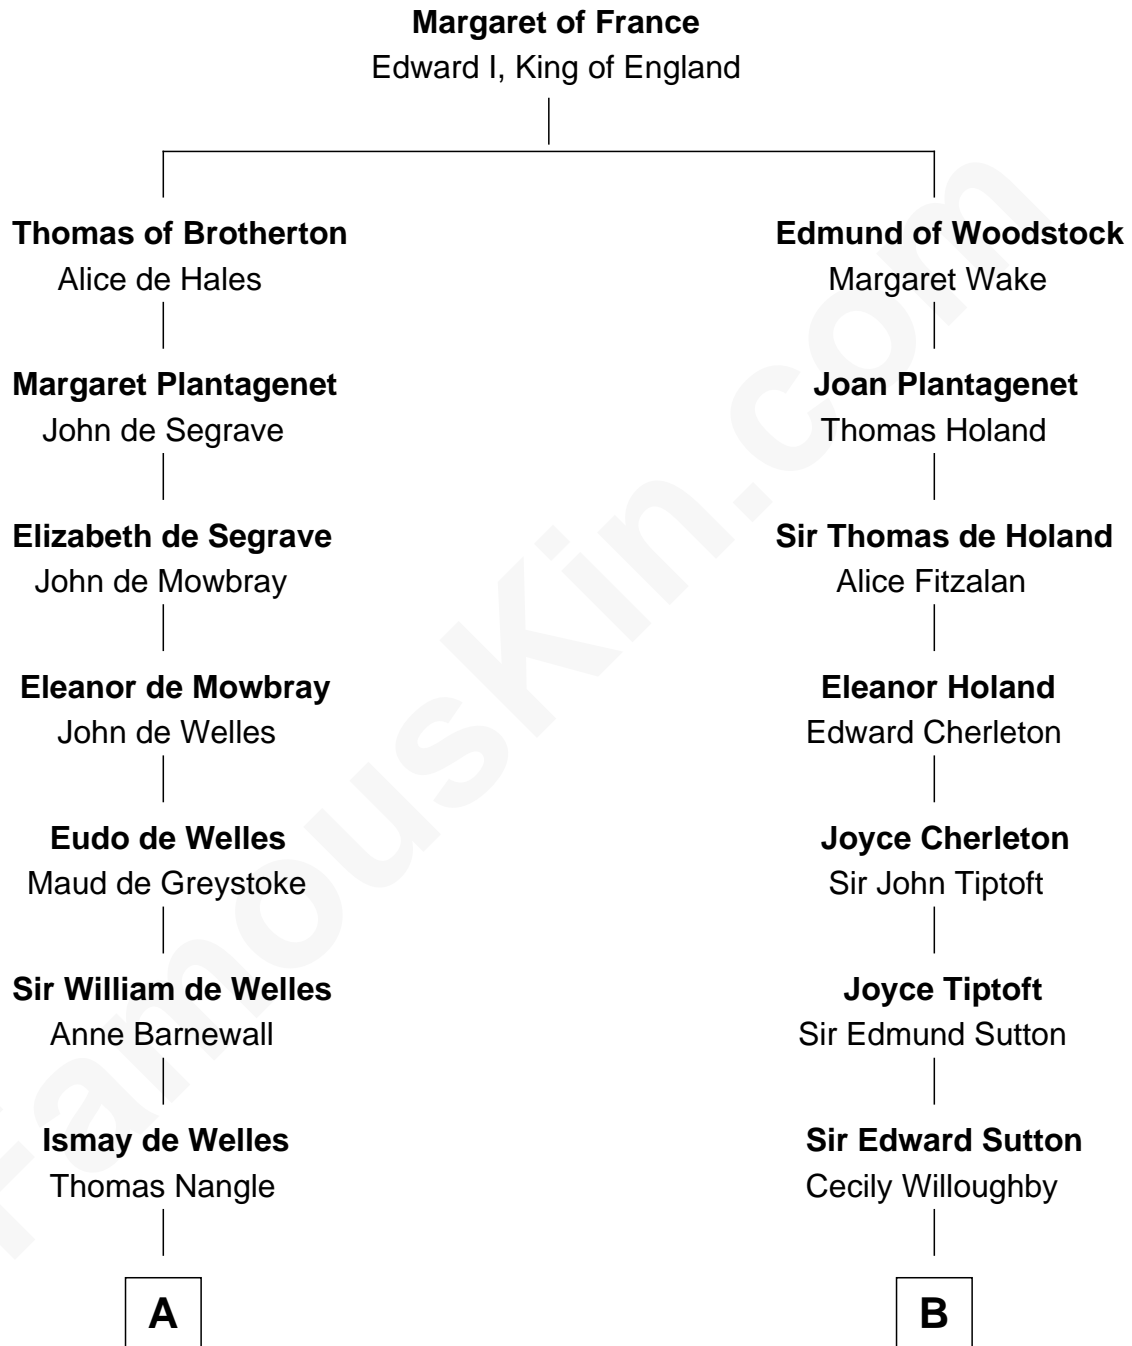

# FamousKin.com Relationship Chart of

**Queen Elizabeth II**

*Queen of the United Kingdom*

16th cousin 4 times removed of

**Nicholas Gilman**

*Signer of the U.S. Constitution*

**C**

**Rev. Charles William Cavendish-Bentinck**

Caroline Louisa Burnaby

**Cecilia Nina Cavendish-Bentinck**

Claude George Bowes-Lyon

**Elizabeth Bowes-Lyon**

George VI, King of the United Kingdom

**Queen Elizabeth II**

*Queen of the United Kingdom*

FamousKin.com