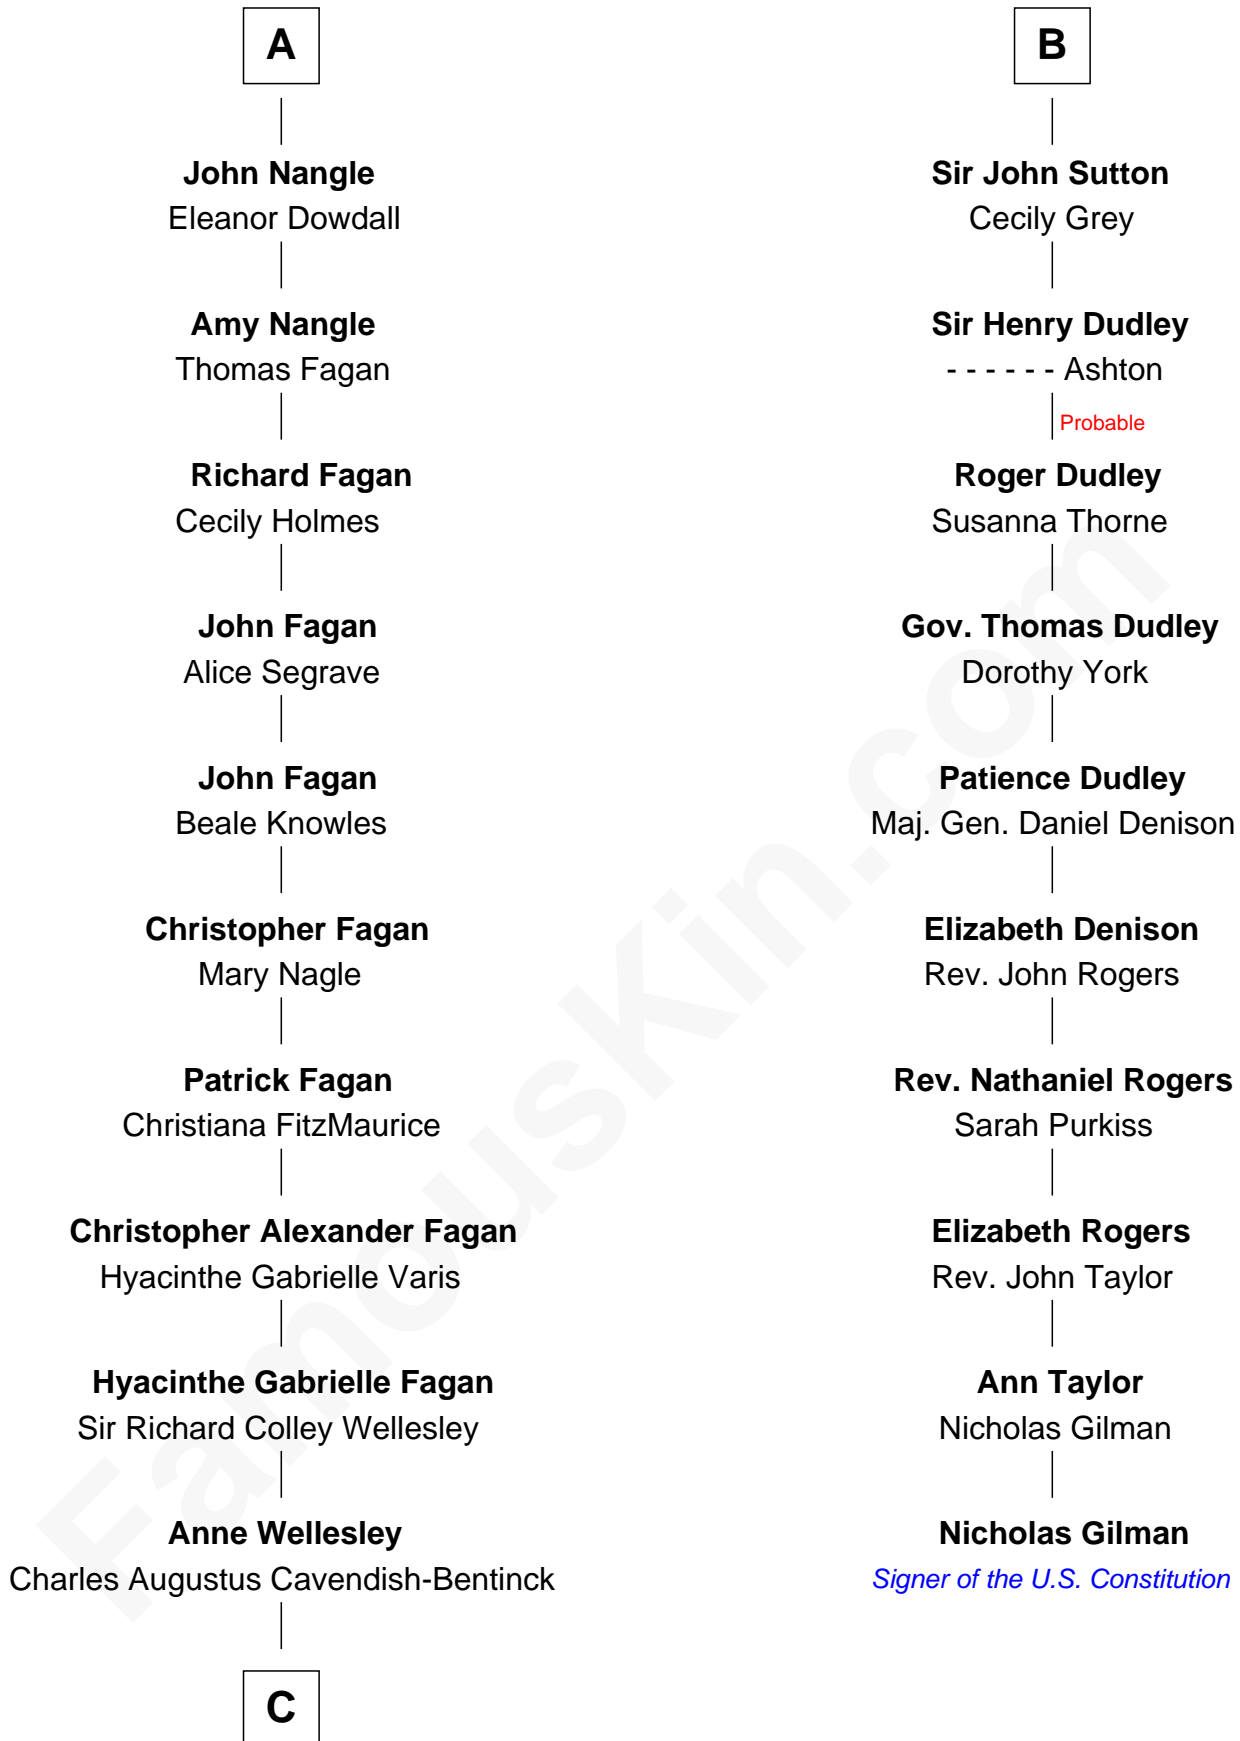

# FamousKin.com Relationship Chart of

**Queen Elizabeth II**

*Queen of the United Kingdom*

16th cousin 4 times removed of

**Nicholas Gilman**

*Signer of the U.S. Constitution*

**C**

**Rev. Charles William Cavendish-Bentinck**

Caroline Louisa Burnaby

**Cecilia Nina Cavendish-Bentinck**

Claude George Bowes-Lyon

**Elizabeth Bowes-Lyon**

George VI, King of the United Kingdom

**Queen Elizabeth II**

*Queen of the United Kingdom*

FamousKin.com