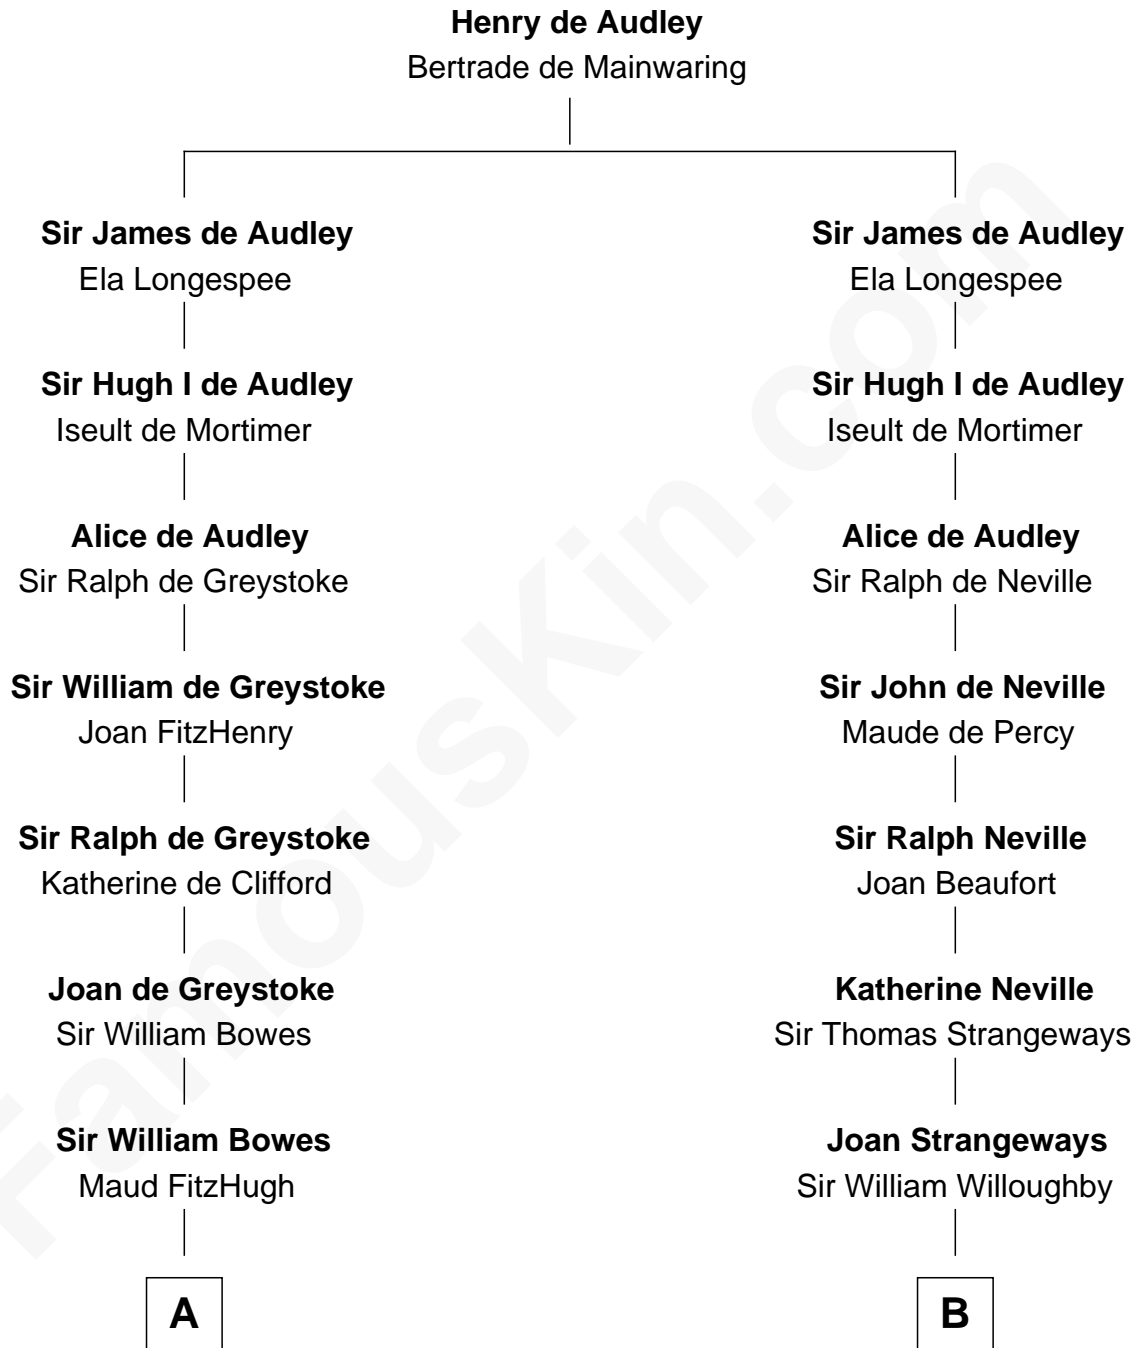

FamousKin.com Relationship Chart of

Queen Elizabeth II

Queen of the United Kingdom

17th cousin 3 times removed of

Nicholas Gilman

Signer of the U.S. Constitution

C

—
Claude Bowes-Lyon

Frances Dora Smith

—
Claude George Bowes-Lyon

Cecilia Nina Cavendish-Bentinck

—
Elizabeth Bowes-Lyon

George VI, King of the United Kingdom

—
Queen Elizabeth II

Queen of the United Kingdom

FamousKin.com