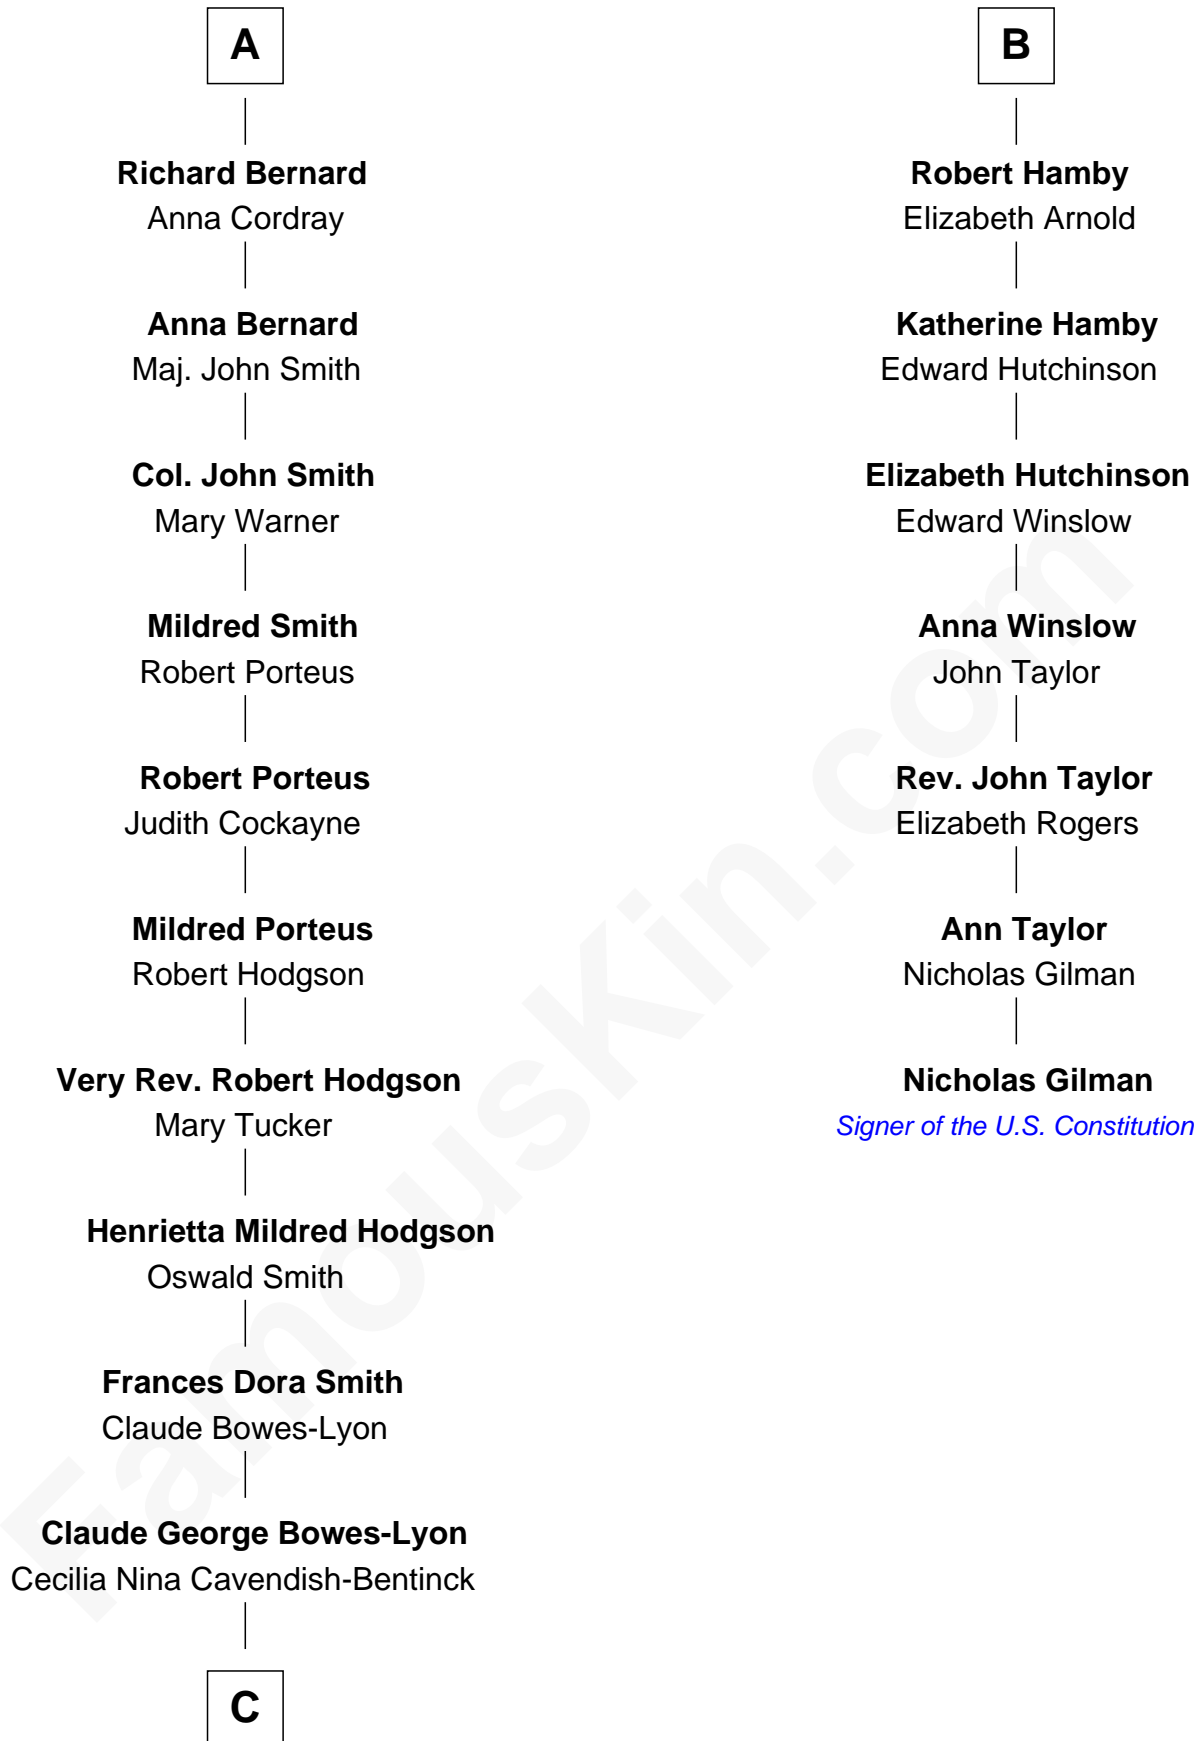

FamousKin.com Relationship Chart of

Queen Elizabeth II

Queen of the United Kingdom

13th cousin 5 times removed of

Nicholas Gilman

Signer of the U.S. Constitution

Stephen le Scrope

Margery de Welles

A

Maude le Scrope
Sir Baldwin Freville

Margaret Freville
Sir Hugh Willoughby

Margery Willoughby
Sir Godfrey Hilton

Elizabeth Hilton
Richard Thimbleby

Anne Thimbleby
John Booth

Eleanor Booth
Edward Hamby

William Hamby
Margaret Blewett

B

C

Elizabeth Bowes-Lyon

George VI, King of the United Kingdom

Queen Elizabeth II

Queen of the United Kingdom

FamousKin.com

Elizabeth II photo by [Eric Draper](#)