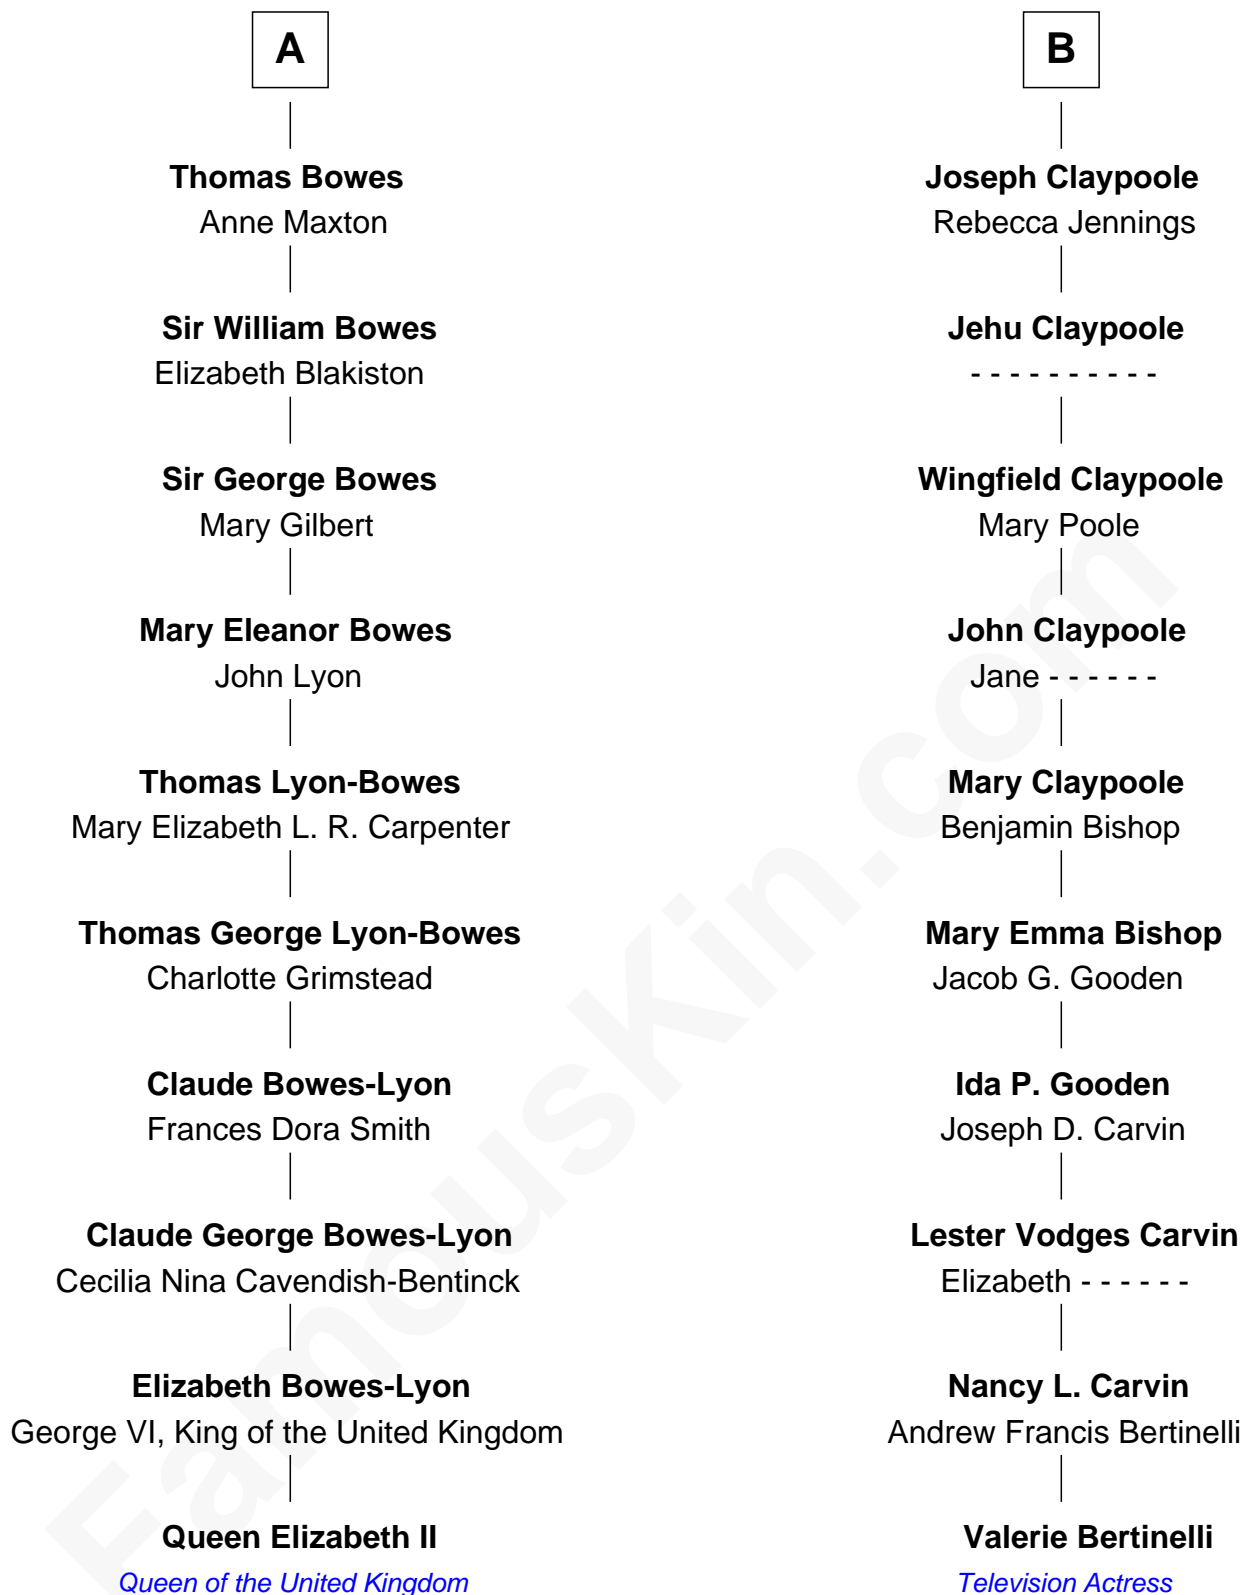

FamousKin.com Relationship Chart of

Queen Elizabeth II

Queen of the United Kingdom

16th cousin of

Valerie Bertinelli

Television Actress

Sir Robert Goushill

Elizabeth Fitzalan

Elizabeth II photo by [Eric Draper](#)

Valerie Bertinelli photo by [Mark Coggins](#) ([CC BY 2.0](#))