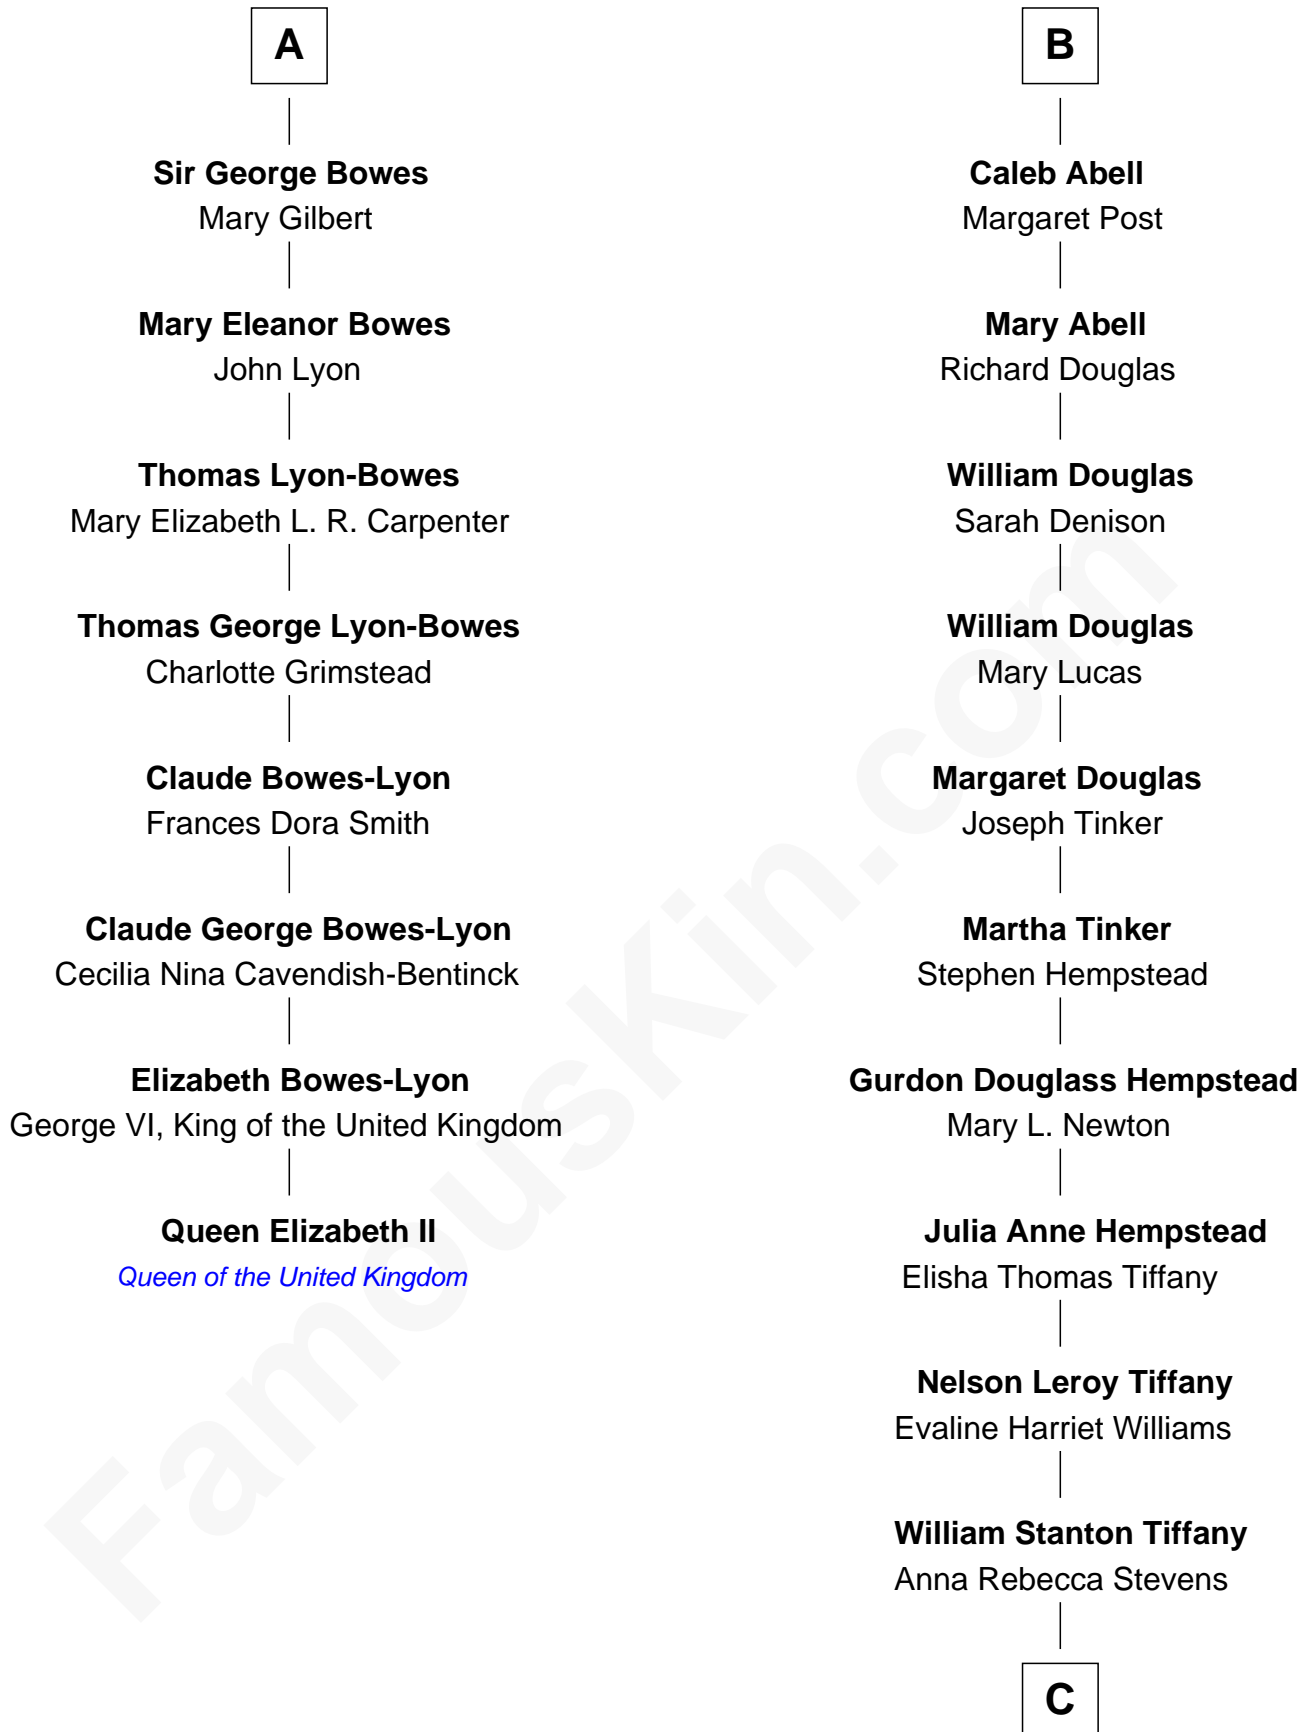

FamousKin.com

Relationship Chart of

Queen Elizabeth II

Queen of the United Kingdom

14th cousin 4 times removed of

Richard Gere

Movie Actor

John Talbot
Elizabeth Butler