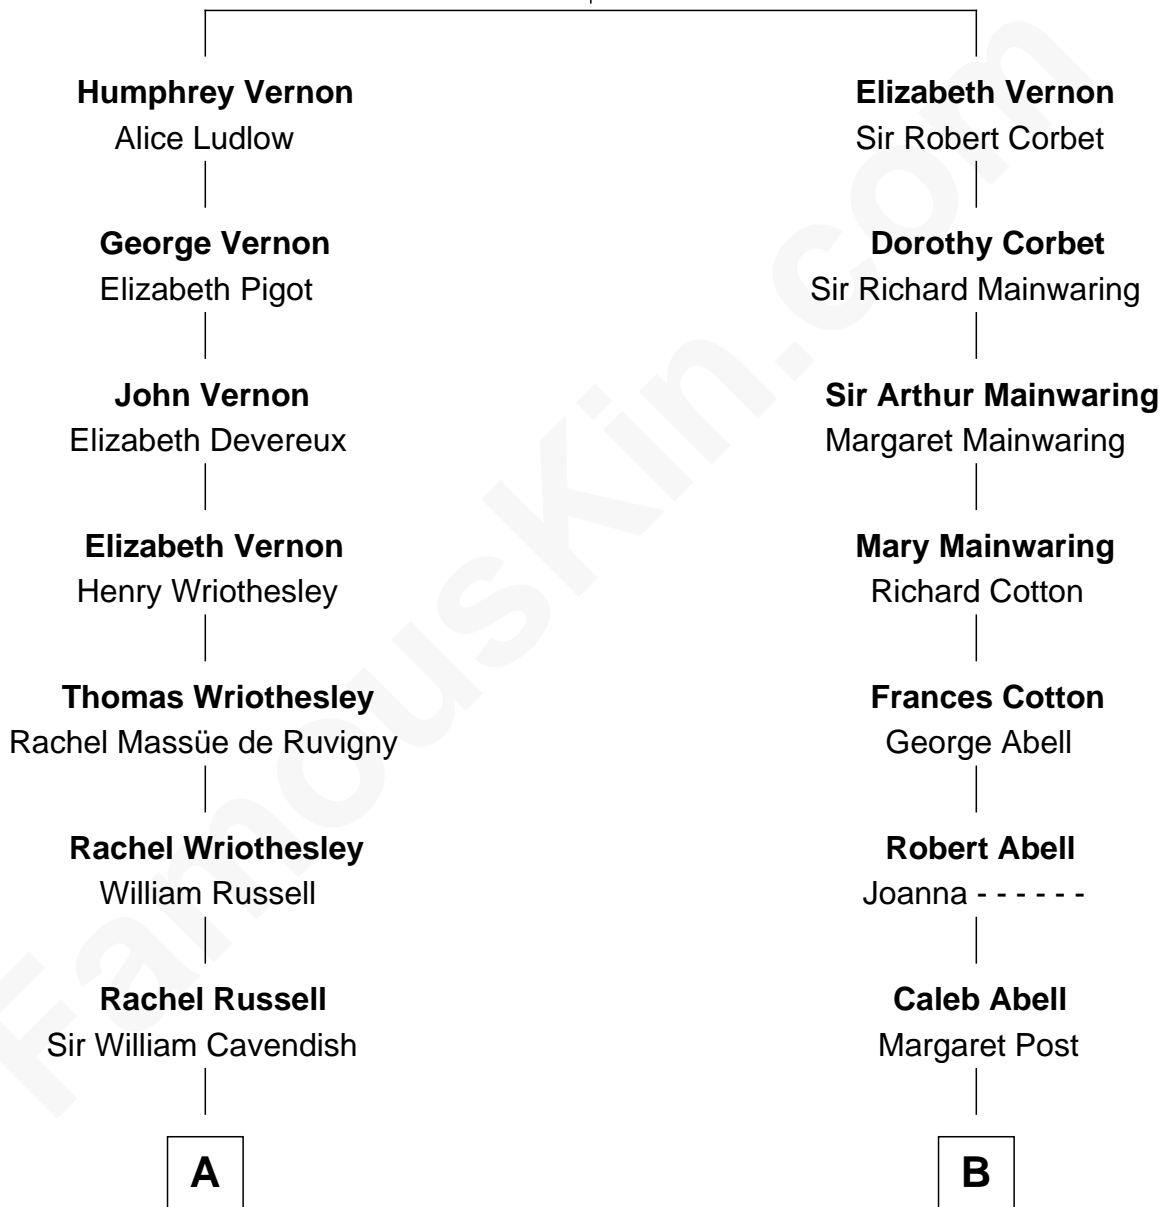

FamousKin.com

Relationship Chart of

Queen Elizabeth II

Queen of the United Kingdom

14th cousin 3 times removed of

Richard Gere

Movie Actor

Sir Henry Vernon

Ann Talbot

Elizabeth II photo by [Eric Draper](#)

Richard Gere photo by [Francesco \(spaceodyssey\)](#) [\(CC BY 2.0\)](#)