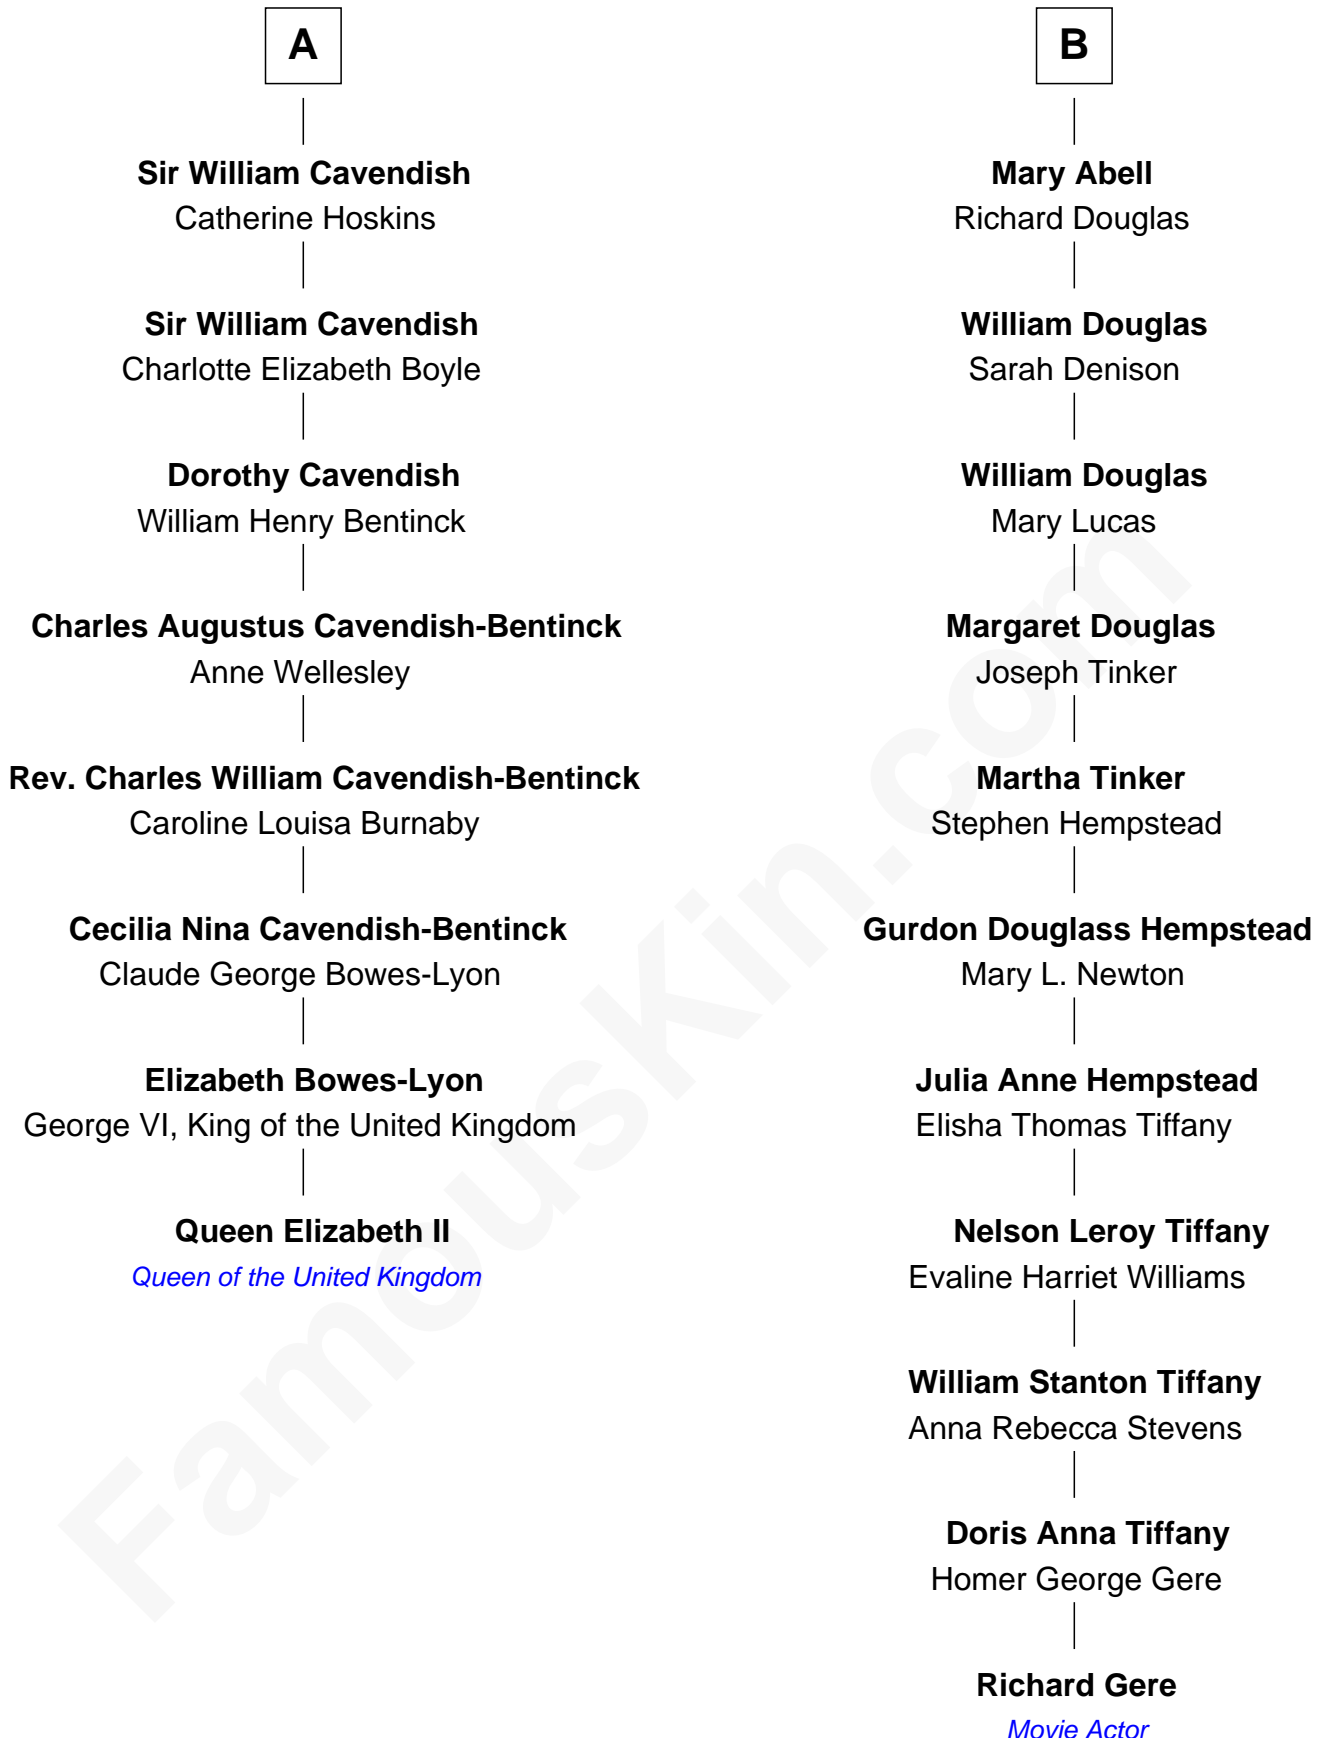

FamousKin.com

Relationship Chart of

Queen Elizabeth II

Queen of the United Kingdom

14th cousin 3 times removed of

Richard Gere

Movie Actor

Sir Henry Vernon

Ann Talbot

Elizabeth II photo by [Eric Draper](#)

Richard Gere photo by [Francesco \(spaceodyssey\)](#) [\(CC BY 2.0\)](#)