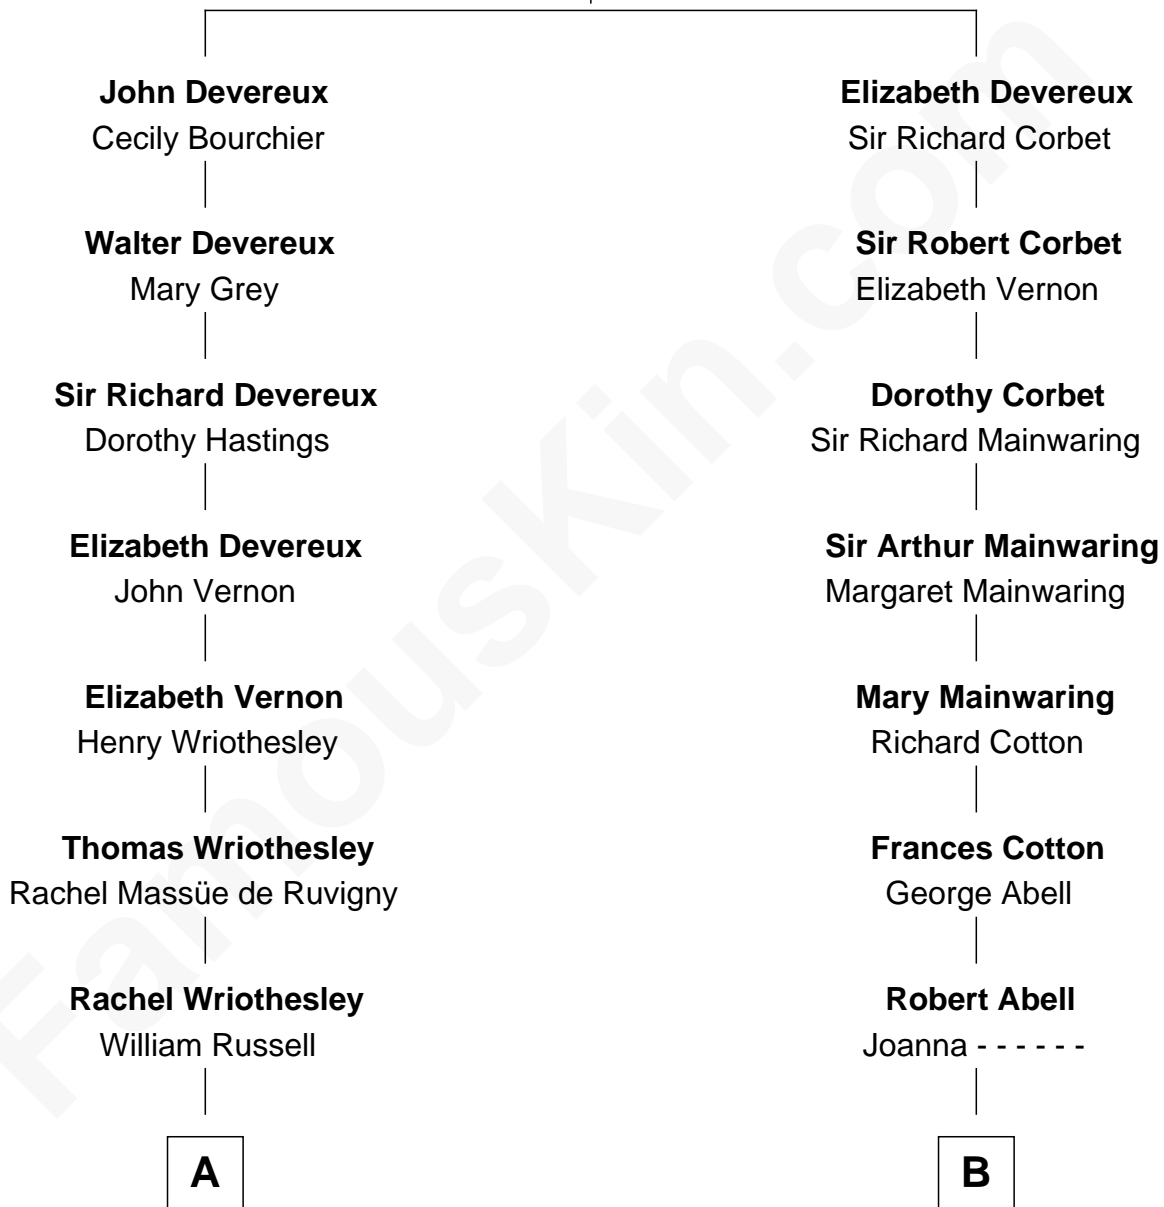

Sir Walter Devereux

Anne Ferrers