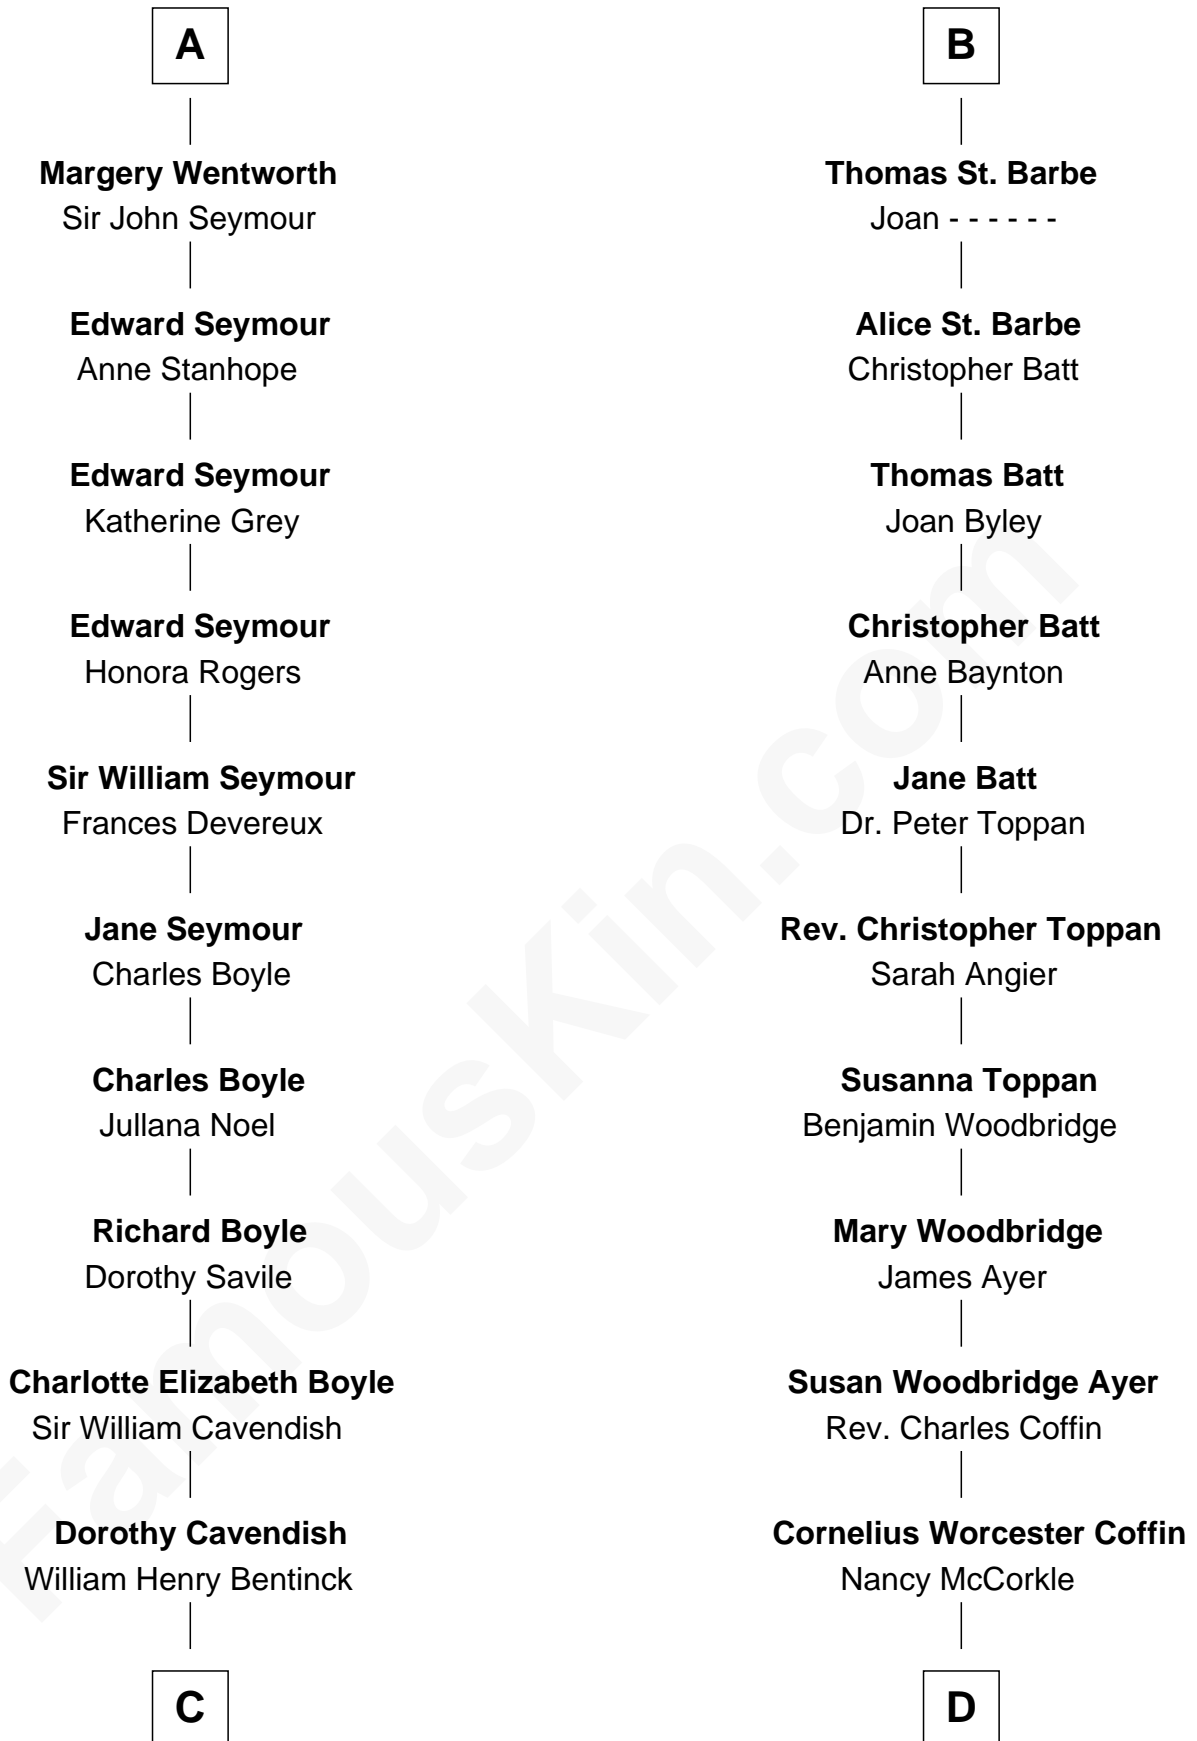

# FamousKin.com Relationship Chart of

**Queen Elizabeth II**

*Queen of the United Kingdom*

19th cousin 2 times removed of

**Tennessee Williams**

*Author of A Streetcar Named Desire*

**Sir Roger de Herdeburgh**

Ida de Odingsells

**Ela Herdeburgh**  
Sir William de Boteler

**Ankaret le Boteler**  
John le Strange

**Eleanor le Strange**  
Sir Reynold de Grey

**Ida Grey**  
John Cokayne

**Elizabeth Cokayne**  
Sir Laurence Cheney

**Elizabeth Cheney**  
Sir John Say

**Anne Say**  
Sir Henry Wentworth

**A**

**Ela Herdeburgh**  
Sir William de Boteler

**Ankaret le Boteler**  
John le Strange

**Eleanor le Strange**  
Sir Reynold de Grey

**Sir Reynold Grey**  
Joan Astley

**Robert Grey**  
Eleanor Lowe

**Humphrey Grey**  
Anne Fielding

**Mary Grey**  
Richard St. Barbe

**B**

**C**

**Charles Augustus Cavendish-Bentinck**

Anne Wellesley