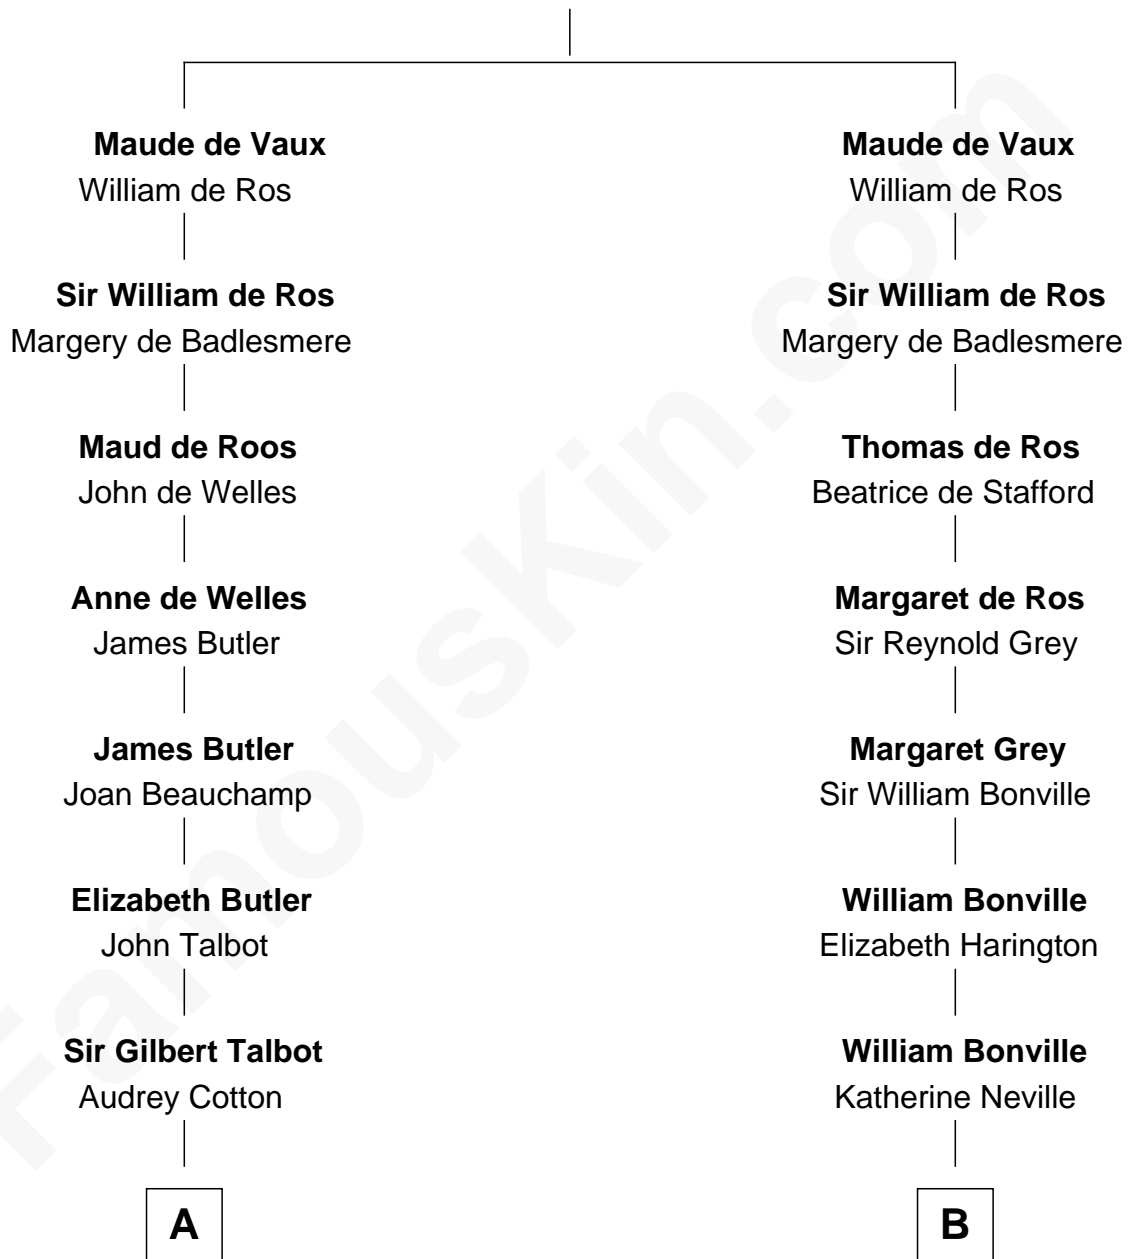

FamousKin.com Relationship Chart of

Queen Elizabeth II

Queen of the United Kingdom

20th cousin 1 time removed of

Tennessee Williams

Author of A Streetcar Named Desire

John de Vaux

C

Claude Bowes-Lyon
Frances Dora Smith

Claude George Bowes-Lyon
Cecilia Nina Cavendish-Bentinck

Elizabeth Bowes-Lyon
George VI, King of the United Kingdom

Queen Elizabeth II
Queen of the United Kingdom

D

Susan Woodbridge Ayer
Rev. Charles Coffin