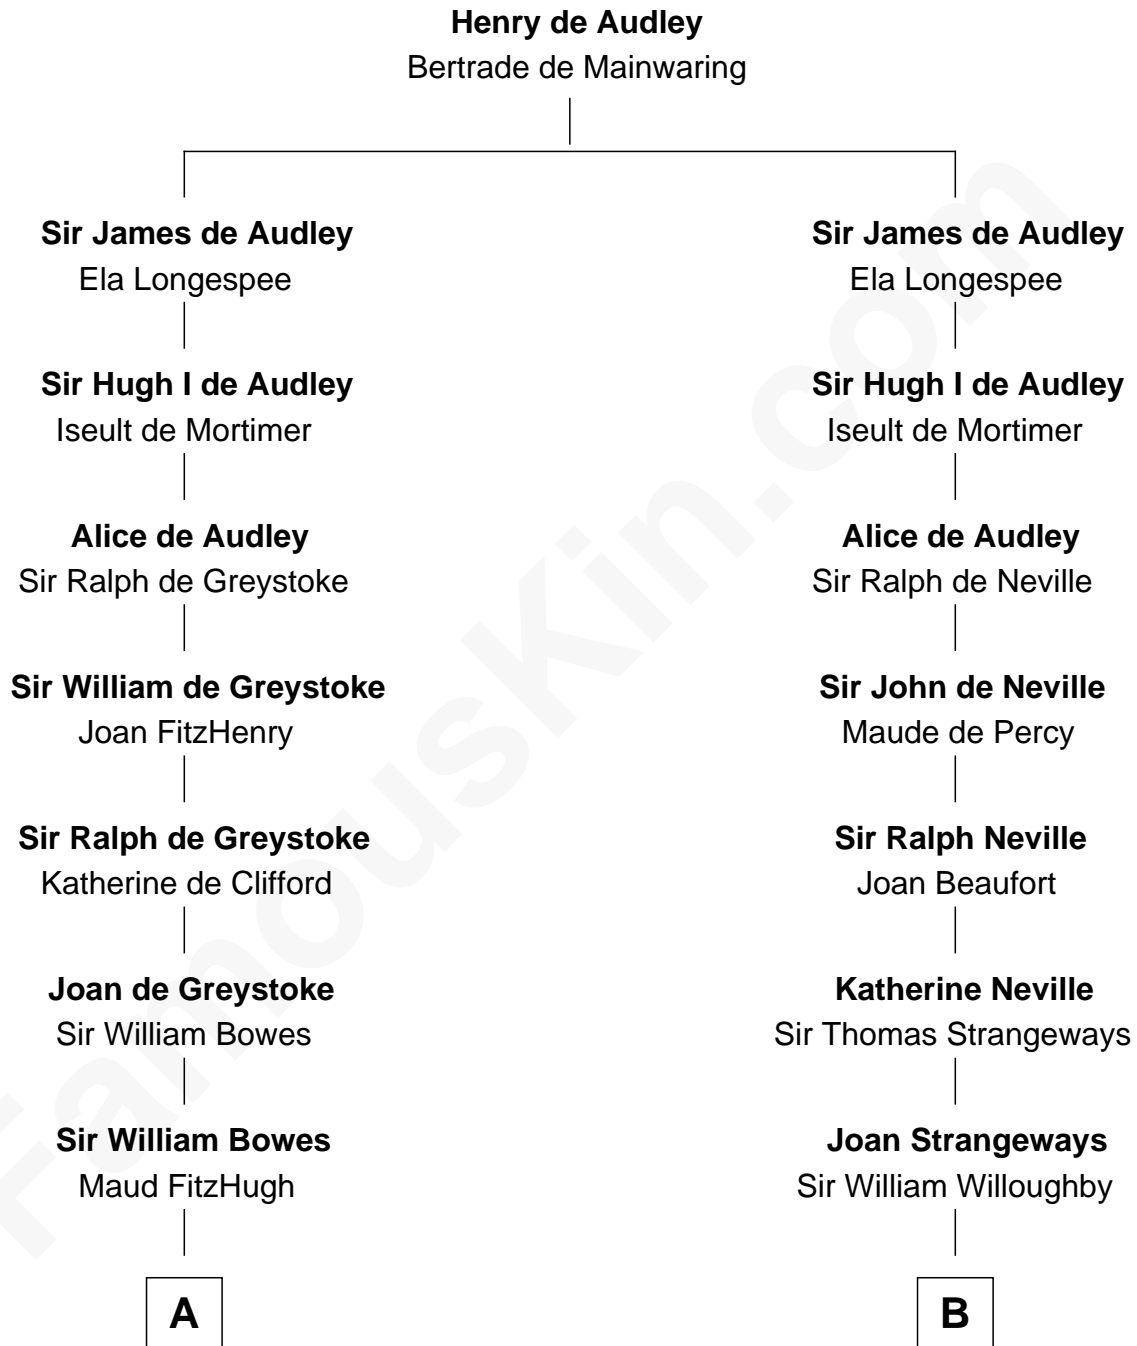

FamousKin.com Relationship Chart of

Queen Elizabeth II

Queen of the United Kingdom

20th cousin 1 time removed of

Tennessee Williams

Author of A Streetcar Named Desire

C

Claude Bowes-Lyon
Frances Dora Smith

Claude George Bowes-Lyon
Cecilia Nina Cavendish-Bentinck

Elizabeth Bowes-Lyon
George VI, King of the United Kingdom

Queen Elizabeth II
Queen of the United Kingdom

D

Susan Woodbridge Ayer
Rev. Charles Coffin