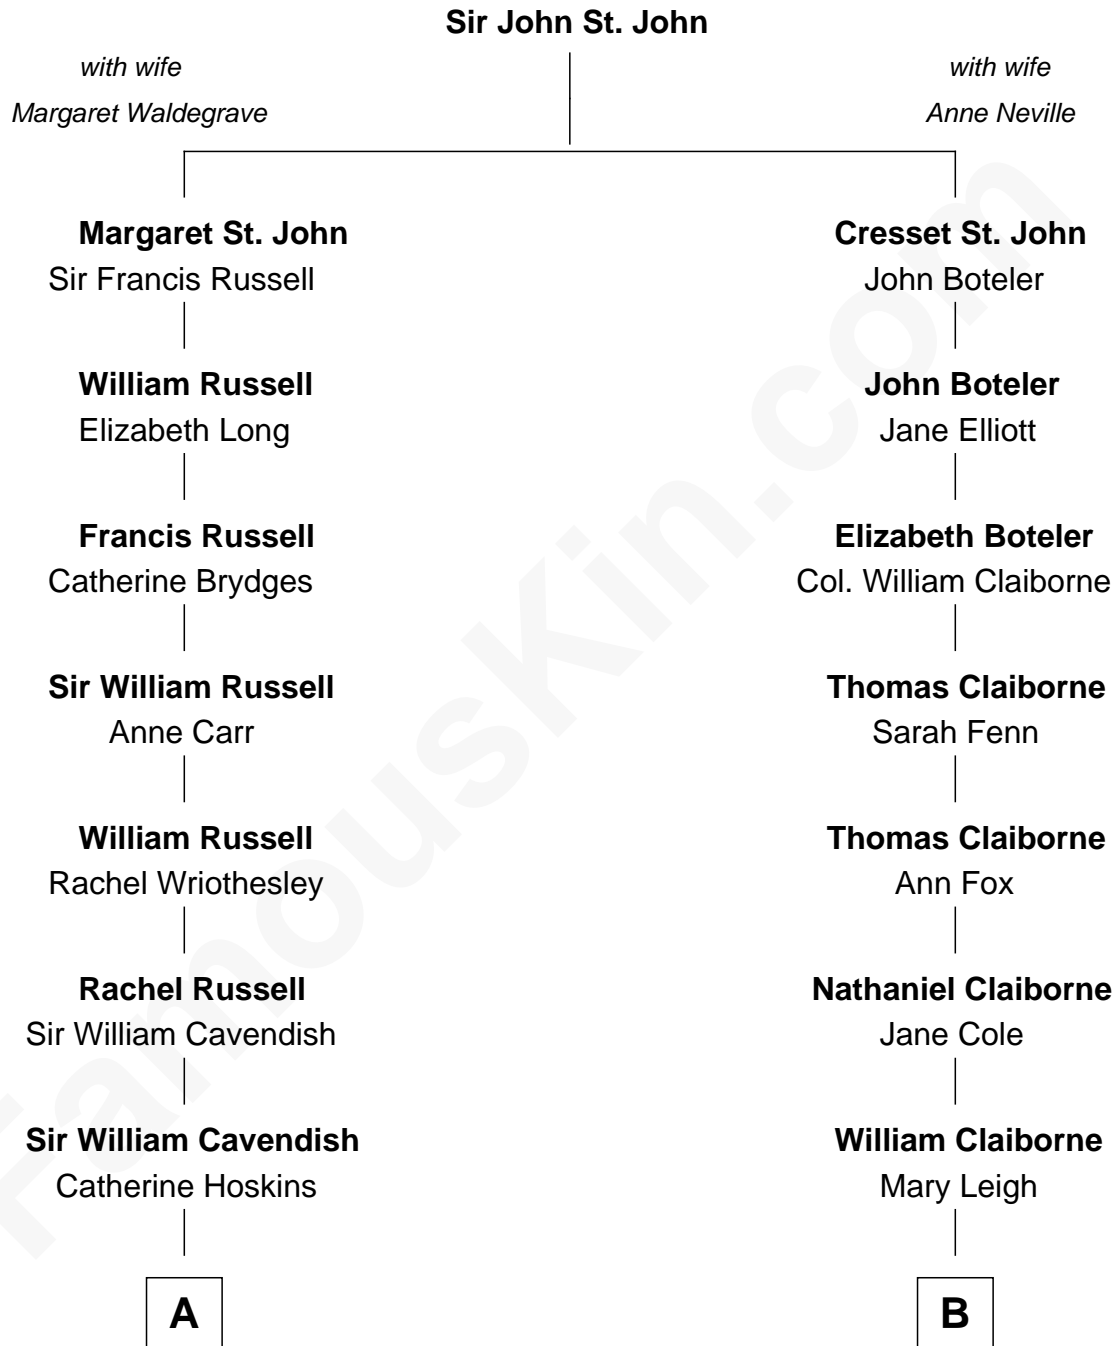

# FamousKin.com Relationship Chart of

**Queen Elizabeth II**

*Queen of the United Kingdom*

11th cousin 2 times removed of

**Liz Claiborne**

*Fashion Designer and Founder of Liz Claiborne Inc.*

**A**

**Sir William Cavendish**  
Charlotte Elizabeth Boyle

**Elizabeth Bowes-Lyon**  
George VI, King of the United Kingdom

**Queen Elizabeth II**  
*Queen of the United Kingdom*

**B**

**William Charles Cole Claiborne**  
Clarisse Duralde

**William Charles Cole Claiborne**  
Louise de Balathier