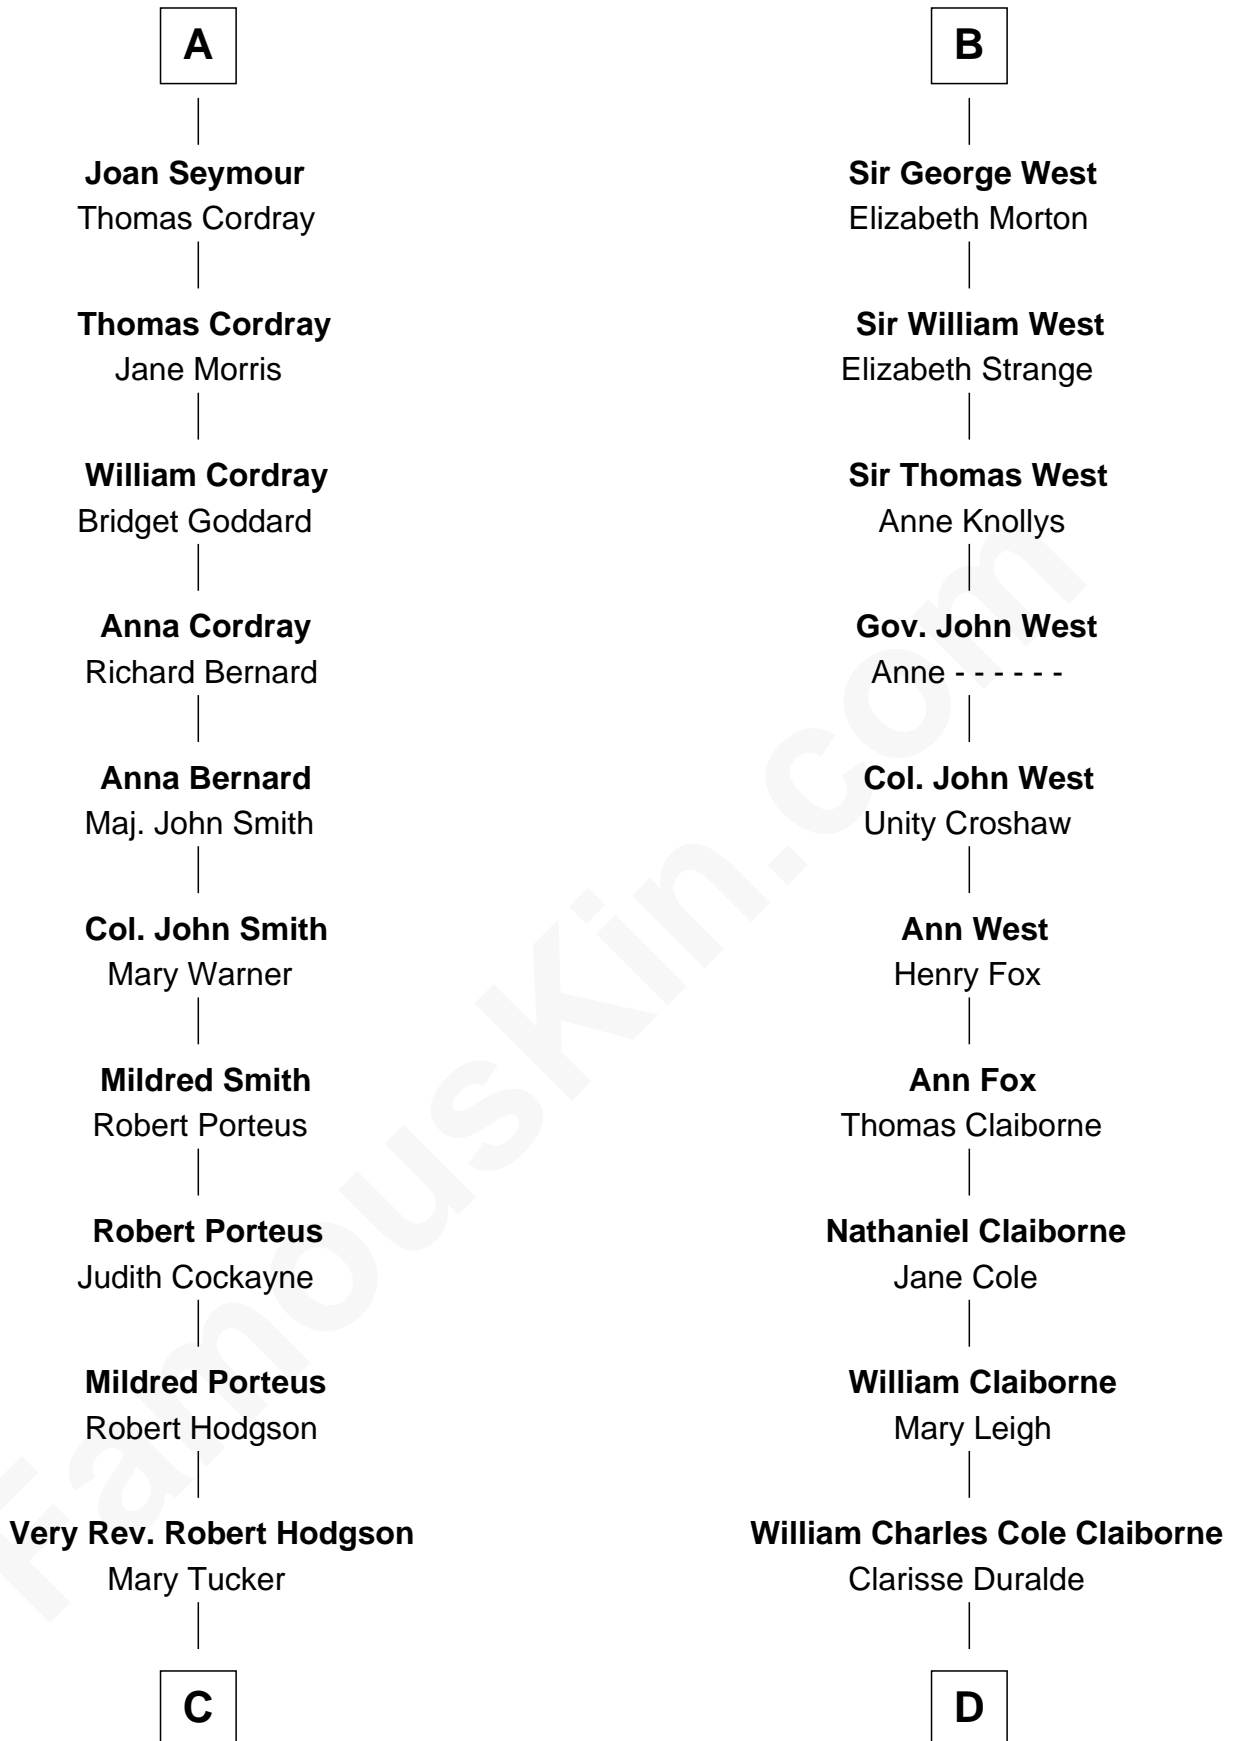

# FamousKin.com Relationship Chart of

**Queen Elizabeth II**

*Queen of the United Kingdom*

20th cousin 1 time removed of

**Liz Claiborne**

*Fashion Designer and Founder of Liz Claiborne Inc.*

**C**

**Henrietta Mildred Hodgson**

Oswald Smith

**Frances Dora Smith**

Claude Bowes-Lyon

**Claude George Bowes-Lyon**

Cecilia Nina Cavendish-Bentinck

**Elizabeth Bowes-Lyon**

George VI, King of the United Kingdom

**Queen Elizabeth II**

*Queen of the United Kingdom*

**D**

**William Charles Cole Claiborne**

Louise de Balathier

**Fernand Claiborne**

Marie Louise Villeré

**Omer Villere Claiborne**

Carolyn Louise Fenner