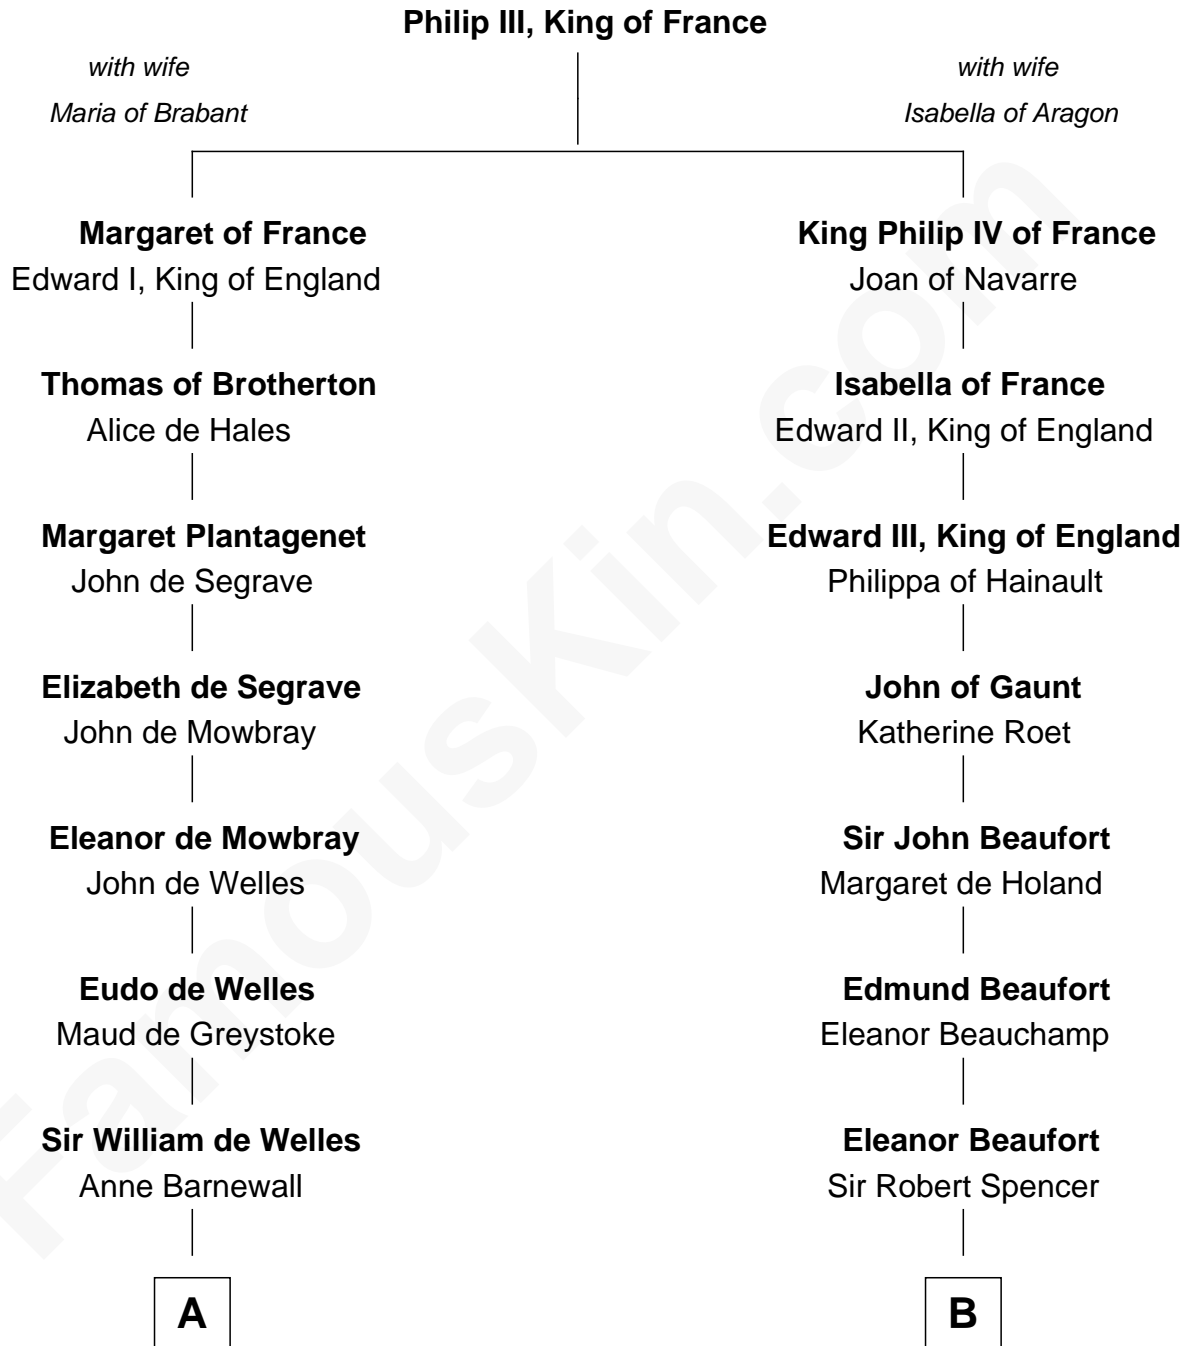

# FamousKin.com Relationship Chart of

**Queen Elizabeth II**

*Queen of the United Kingdom*

21st cousin of

**Liz Claiborne**

*Fashion Designer and Founder of Liz Claiborne Inc.*

**C**

**Anne Wellesley**

Charles Augustus Cavendish-Bentinck

**Rev. Charles William Cavendish-Bentinck**

Caroline Louisa Burnaby

**Cecilia Nina Cavendish-Bentinck**

Claude George Bowes-Lyon

**Elizabeth Bowes-Lyon**

George VI, King of the United Kingdom