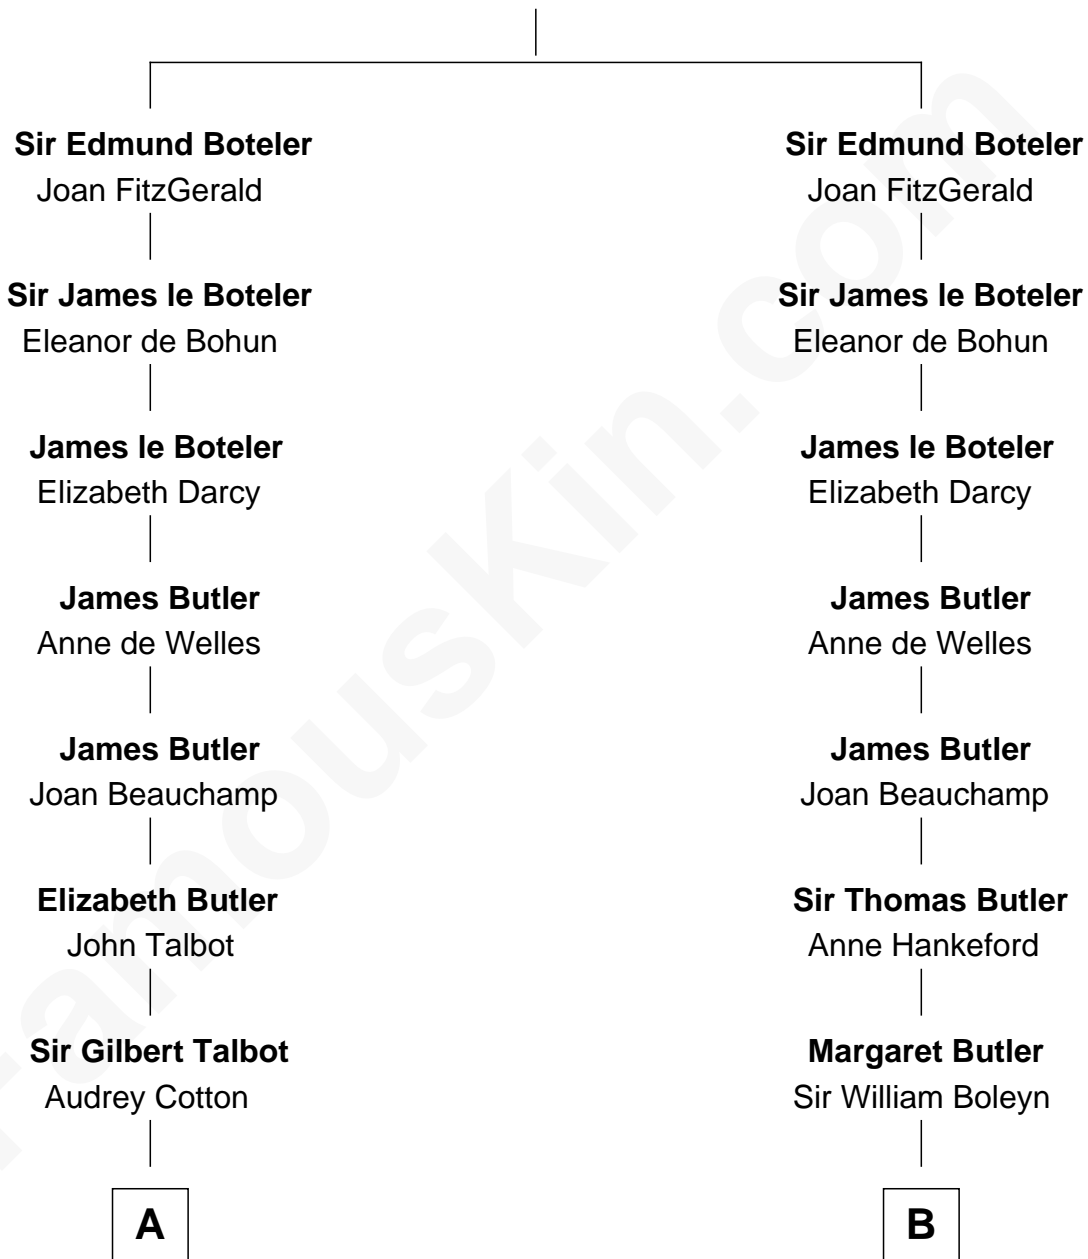

# FamousKin.com Relationship Chart of

**Queen Elizabeth II**

*Queen of the United Kingdom*

20th cousin 1 time removed of

**Liz Claiborne**

*Fashion Designer and Founder of Liz Claiborne Inc.*

**Thebaud le Boteler**

Joan FitzJohn

**C**

**Claude Bowes-Lyon**  
Frances Dora Smith

**Claude George Bowes-Lyon**  
Cecilia Nina Cavendish-Bentinck

**Elizabeth Bowes-Lyon**  
George VI, King of the United Kingdom

**Queen Elizabeth II**  
*Queen of the United Kingdom*

**D**

**William Charles Cole Claiborne**  
Clarisse Duralde

**William Charles Cole Claiborne**  
Louise de Balathier

**Fernand Claiborne**  
Marie Louise Villeré

**Omer Villere Claiborne**  
Carolyn Louise Fenner