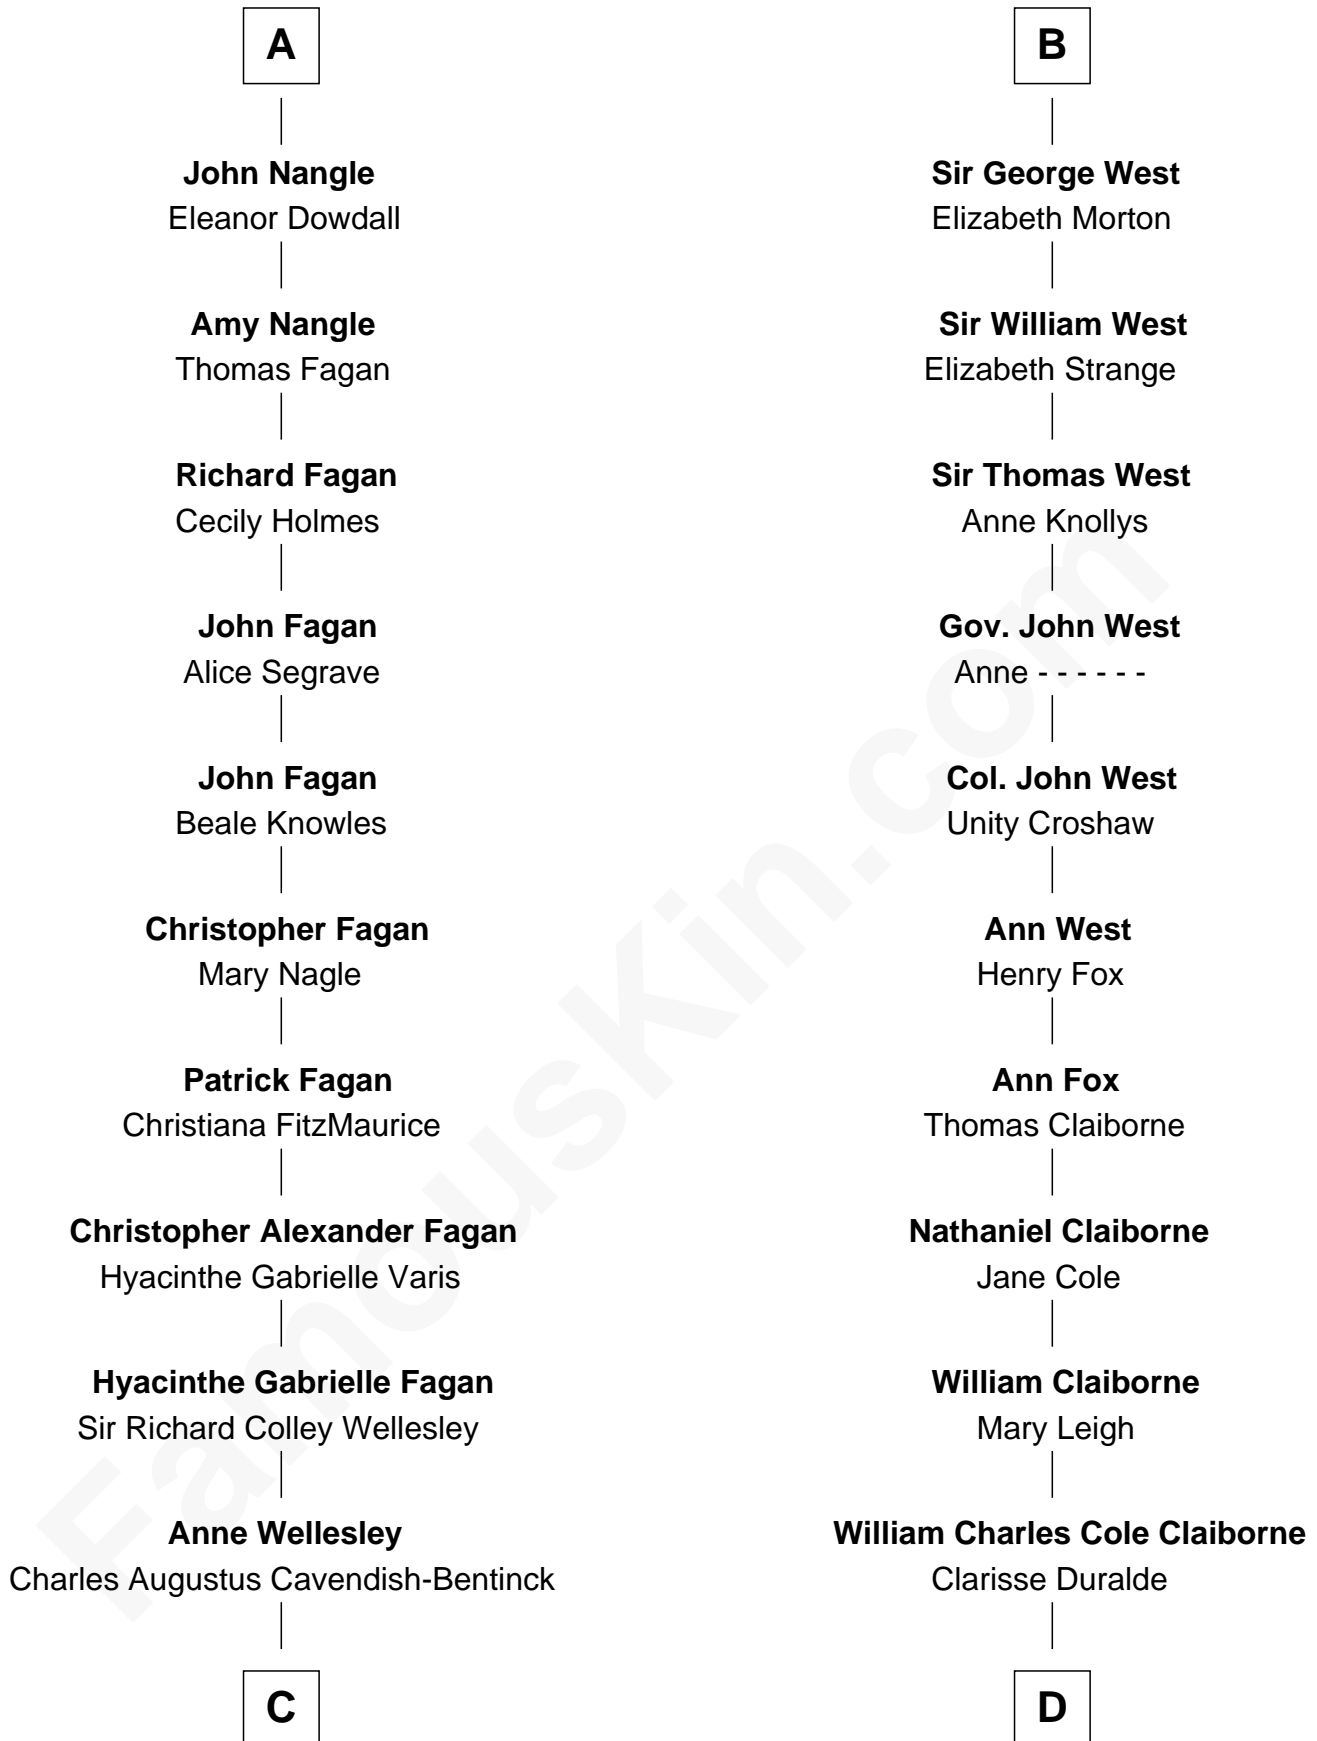

# FamousKin.com Relationship Chart of

**Queen Elizabeth II**

*Queen of the United Kingdom*

20th cousin of

**Liz Claiborne**

*Fashion Designer and Founder of Liz Claiborne Inc.*

**Sir Roger de Mowbray**

Roese de Clare

Aline de Braiose

**John de Mowbray**

Joan of Lancaster

**Eleanor Mowbray**

Roger de la Warre

**Joan de la Warre**

Sir Thomas West

**Sir Reynold West**

Margaret Thorley

**Sir Richard West**

Katherine Hungerford

**Sir Thomas West**

Eleanor Copley

**B**

**C**

**Rev. Charles William Cavendish-Bentinck**

Caroline Louisa Burnaby

**Cecilia Nina Cavendish-Bentinck**

Claude George Bowes-Lyon

**Elizabeth Bowes-Lyon**

George VI, King of the United Kingdom

**Queen Elizabeth II**

*Queen of the United Kingdom*

**D**