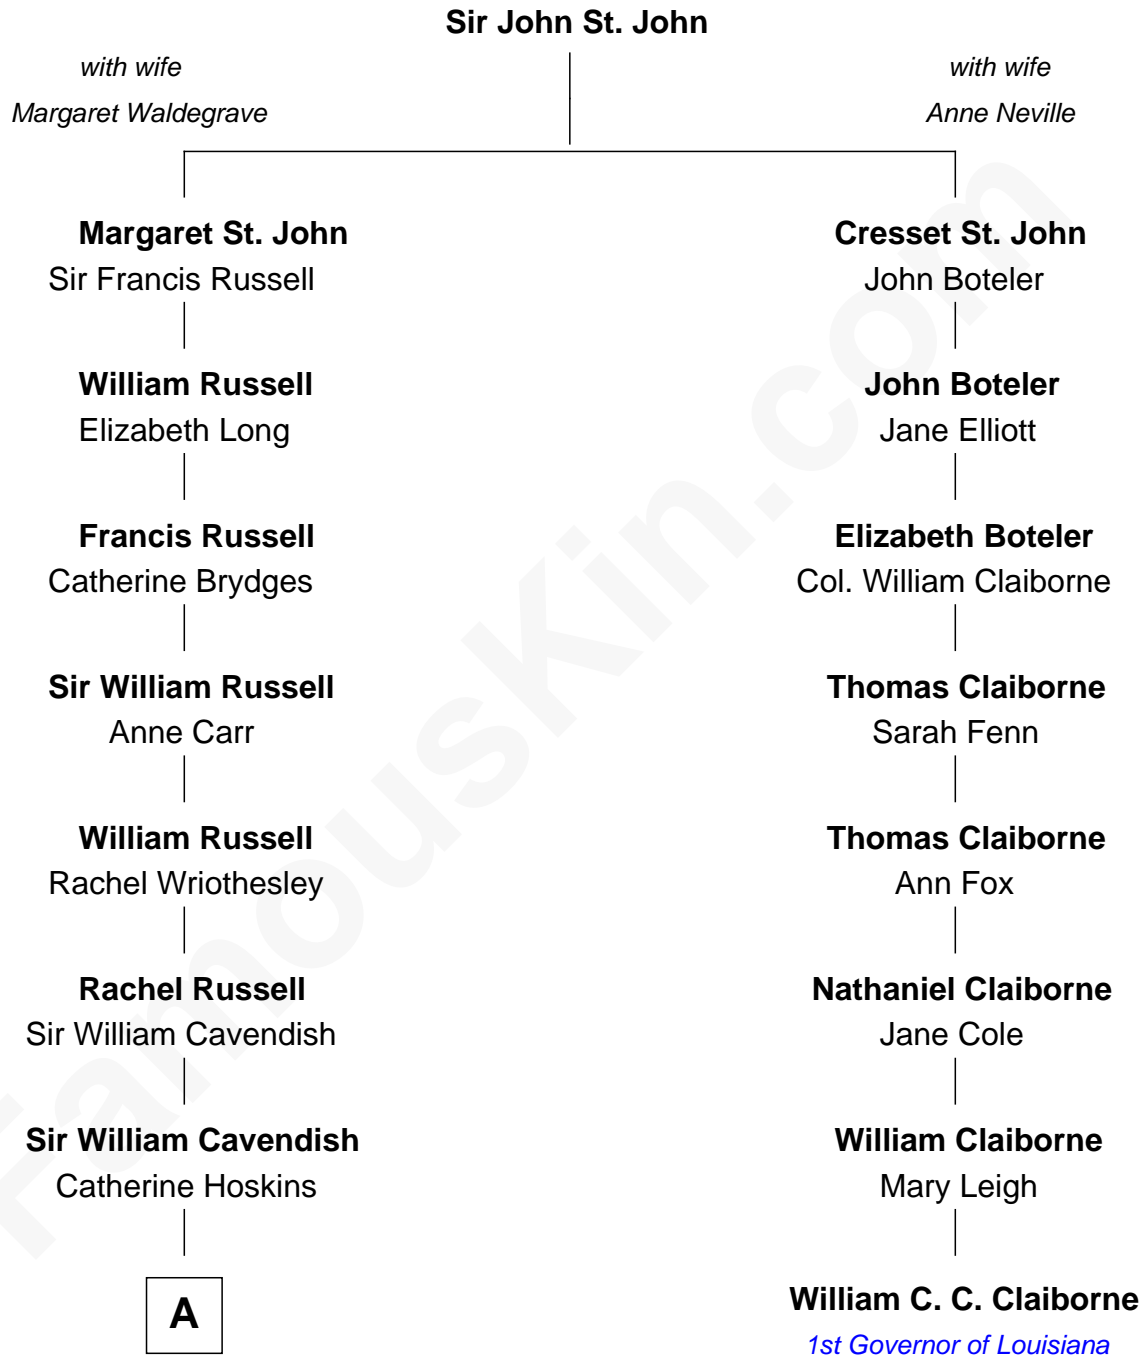

FamousKin.com Relationship Chart of

Queen Elizabeth II

Queen of the United Kingdom

7th cousin 6 times removed of

William C. C. Claiborne

1st Governor of Louisiana

A

—
Sir William Cavendish
Charlotte Elizabeth Boyle

—
Elizabeth Bowes-Lyon
George VI, King of the United Kingdom

—
Queen Elizabeth II
Queen of the United Kingdom