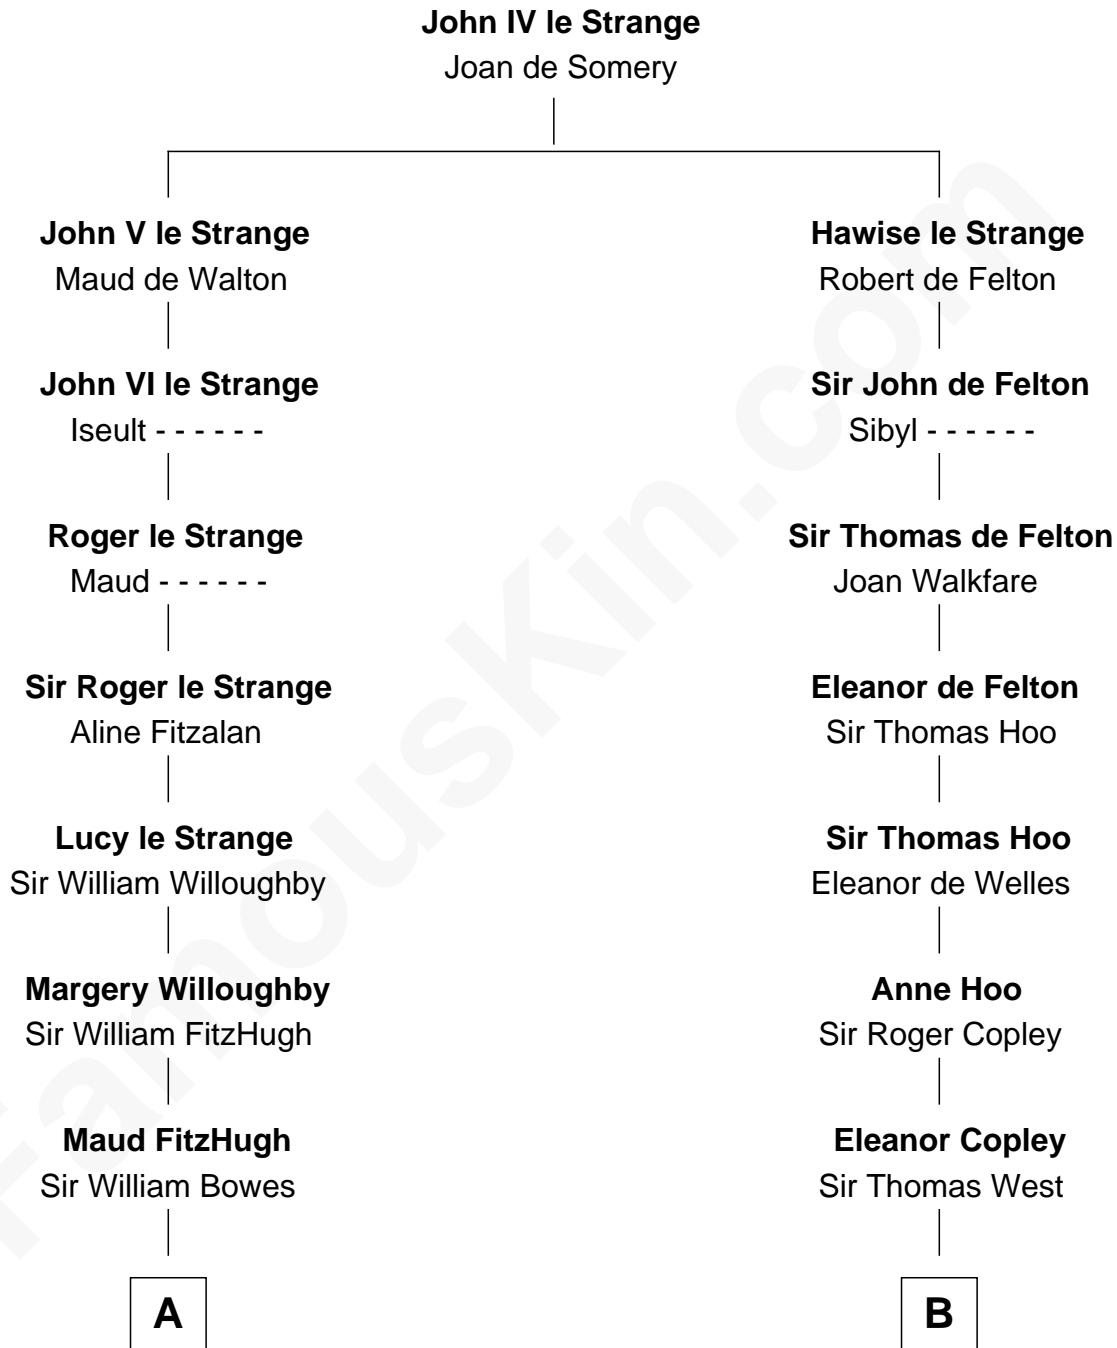

FamousKin.com Relationship Chart of

Queen Elizabeth II

Queen of the United Kingdom

16th cousin 4 times removed of

William C. C. Claiborne

1st Governor of Louisiana

C

—
Claude Bowes-Lyon

Frances Dora Smith

—
Claude George Bowes-Lyon

Cecilia Nina Cavendish-Bentinck

—
Elizabeth Bowes-Lyon

George VI, King of the United Kingdom

—
Queen Elizabeth II

Queen of the United Kingdom

FamousKin.com