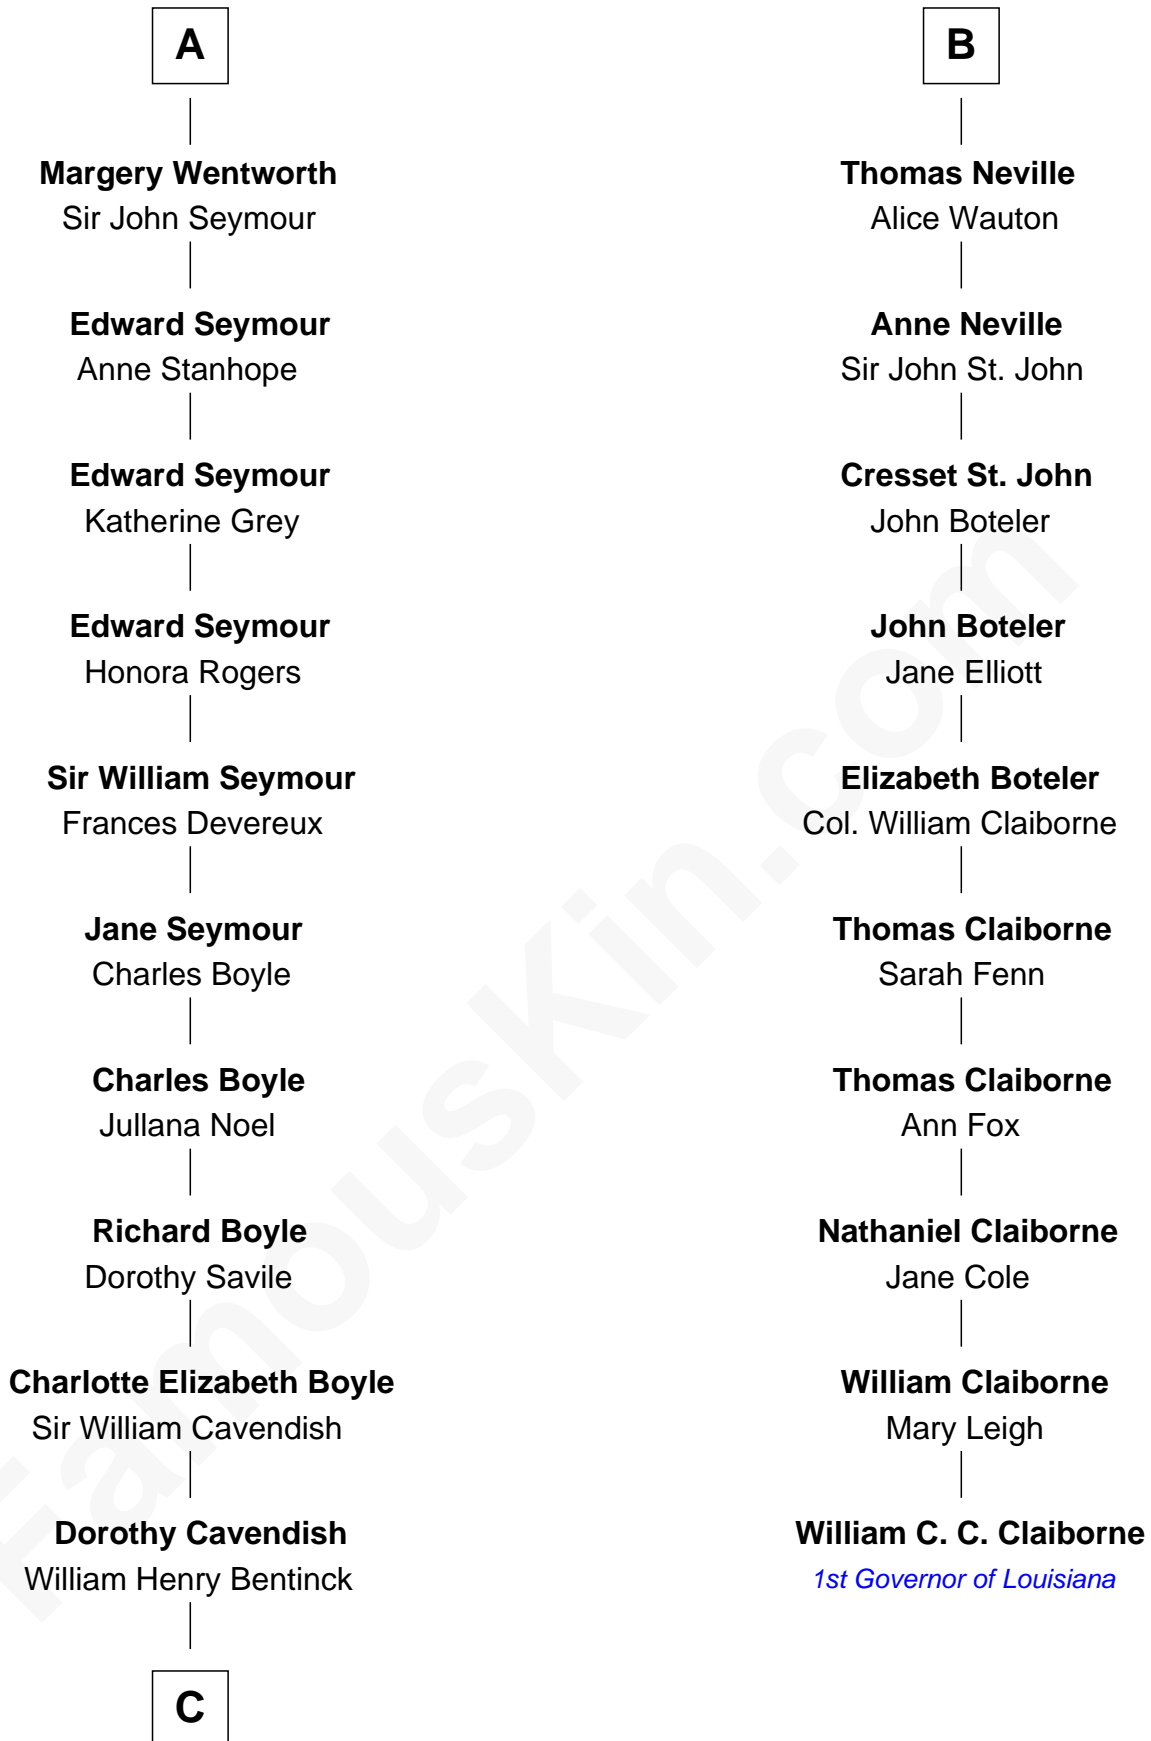

# FamousKin.com Relationship Chart of

**Queen Elizabeth II**

*Queen of the United Kingdom*

16th cousin 5 times removed of

**William C. C. Claiborne**

*1st Governor of Louisiana*

**Sir Henry de Hastings**

Joan de Cantilupe

Thomas Latimer

**Sir Warin le Latimer**

Catherine de la Warre

**Elizabeth le Latimer**

Sir Thomas Griffin

**Richard Griffin**

Anna Chamberlain

**Nicholas Griffin**

Margaret Pilkington

**Nicholas Griffin**

Catherine Curzon

**Isabel Griffin**

Thomas Neville

**B**

**C**

**Charles Augustus Cavendish-Bentinck**

Anne Wellesley

**Rev. Charles William Cavendish-Bentinck**

Caroline Louisa Burnaby

**Cecilia Nina Cavendish-Bentinck**

Claude George Bowes-Lyon

**Elizabeth Bowes-Lyon**

George VI, King of the United Kingdom