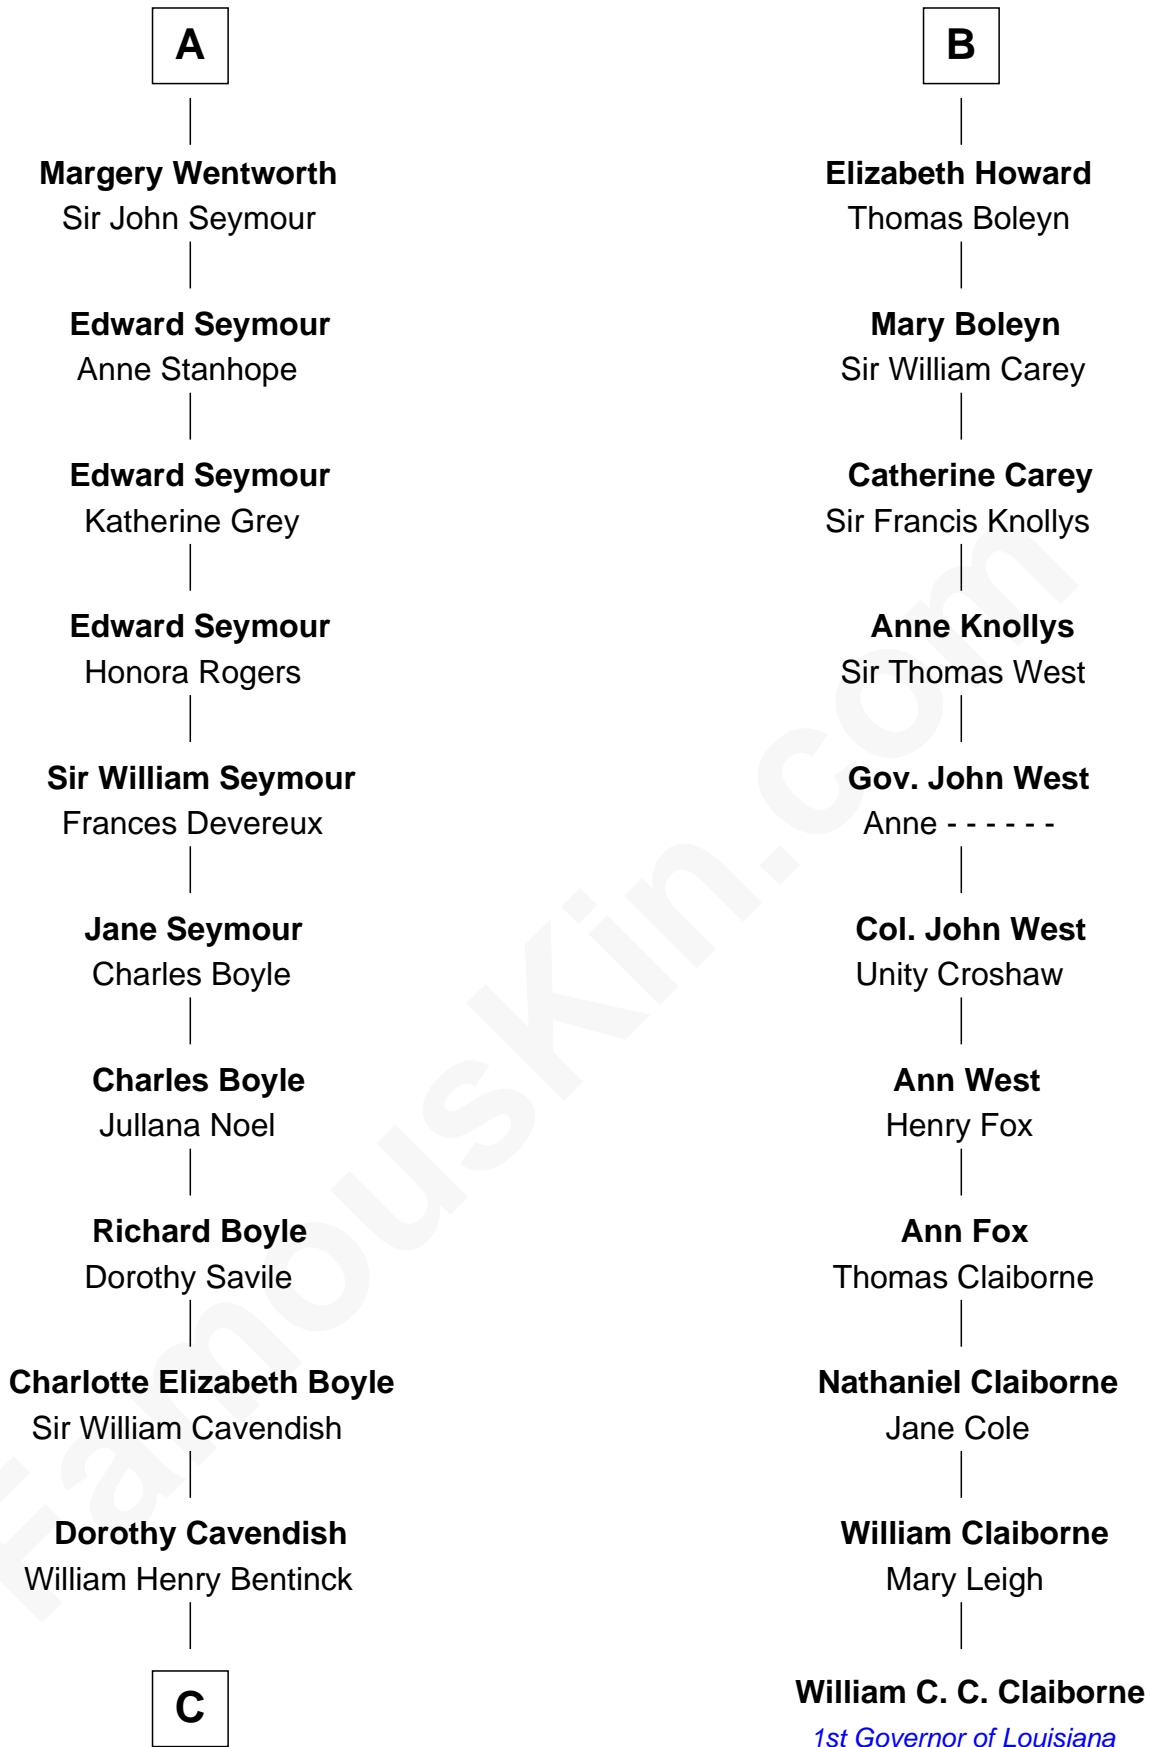

# FamousKin.com Relationship Chart of

**Queen Elizabeth II**

*Queen of the United Kingdom*

17th cousin 4 times removed of

**William C. C. Claiborne**

*1st Governor of Louisiana*

**Sir William de Valence**

Joan de Munchensi

Sir Laurence Cheney

**Elizabeth Cheney**

Sir Frederick Tilney

**Elizabeth Tilney**

Sir Thomas Howard

**B**

**C**

**Charles Augustus Cavendish-Bentinck**

Anne Wellesley

**Rev. Charles William Cavendish-Bentinck**

Caroline Louisa Burnaby

**Cecilia Nina Cavendish-Bentinck**

Claude George Bowes-Lyon

**Elizabeth Bowes-Lyon**

George VI, King of the United Kingdom

**Queen Elizabeth II**

*Queen of the United Kingdom*