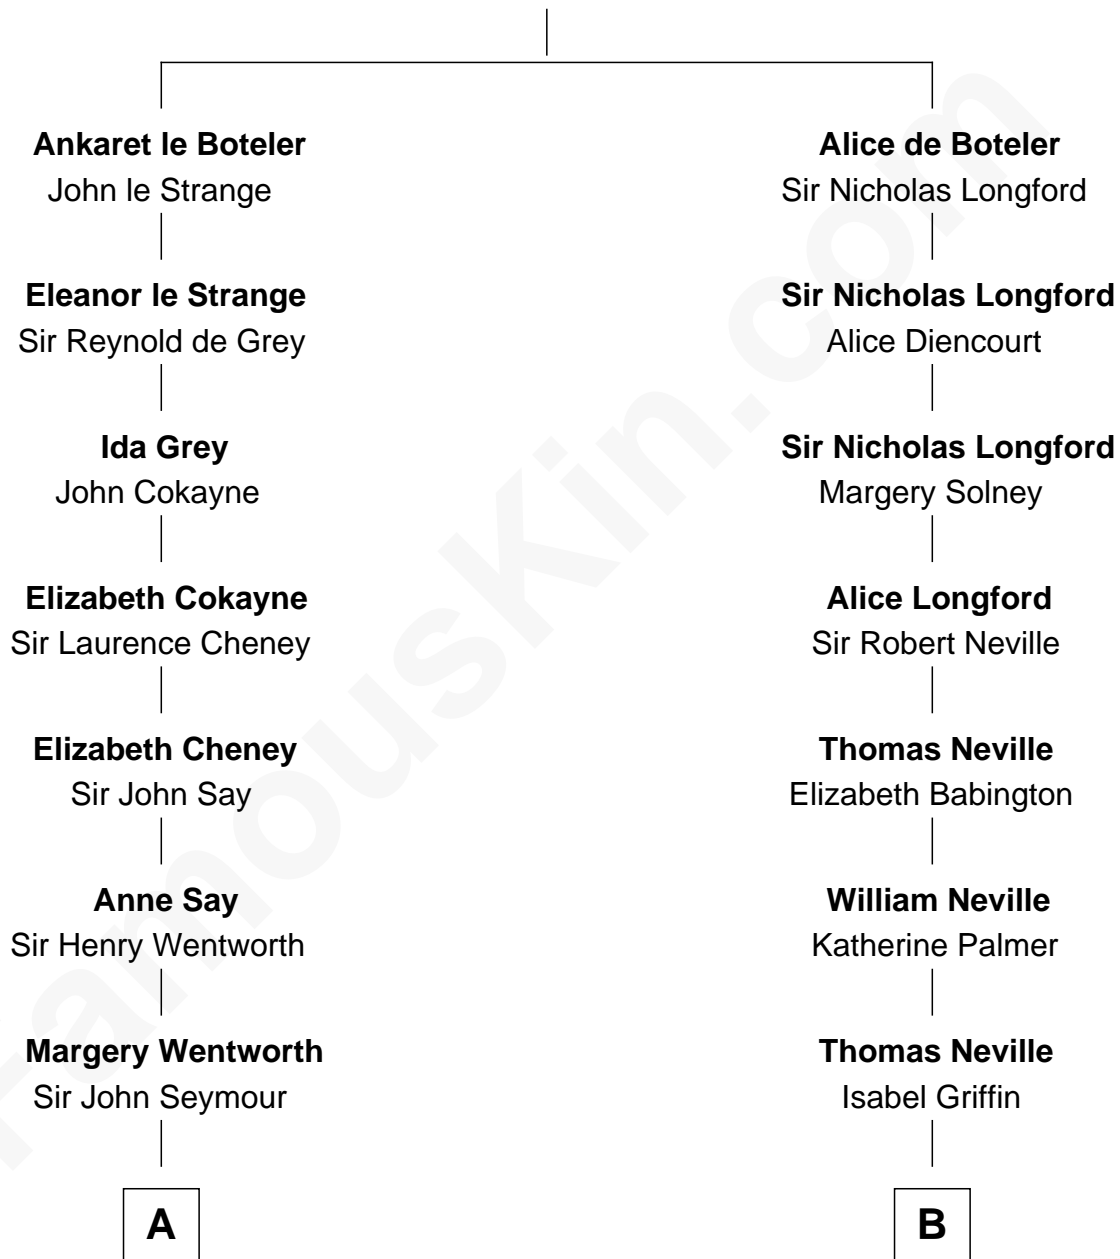

FamousKin.com Relationship Chart of

Queen Elizabeth II

Queen of the United Kingdom

16th cousin 4 times removed of

William C. C. Claiborne

1st Governor of Louisiana

Sir William de Boteler

Ela Herdeburgh

A

Edward Seymour

Anne Stanhope

Edward Seymour

Katherine Grey

Edward Seymour

Honora Rogers

Sir William Seymour