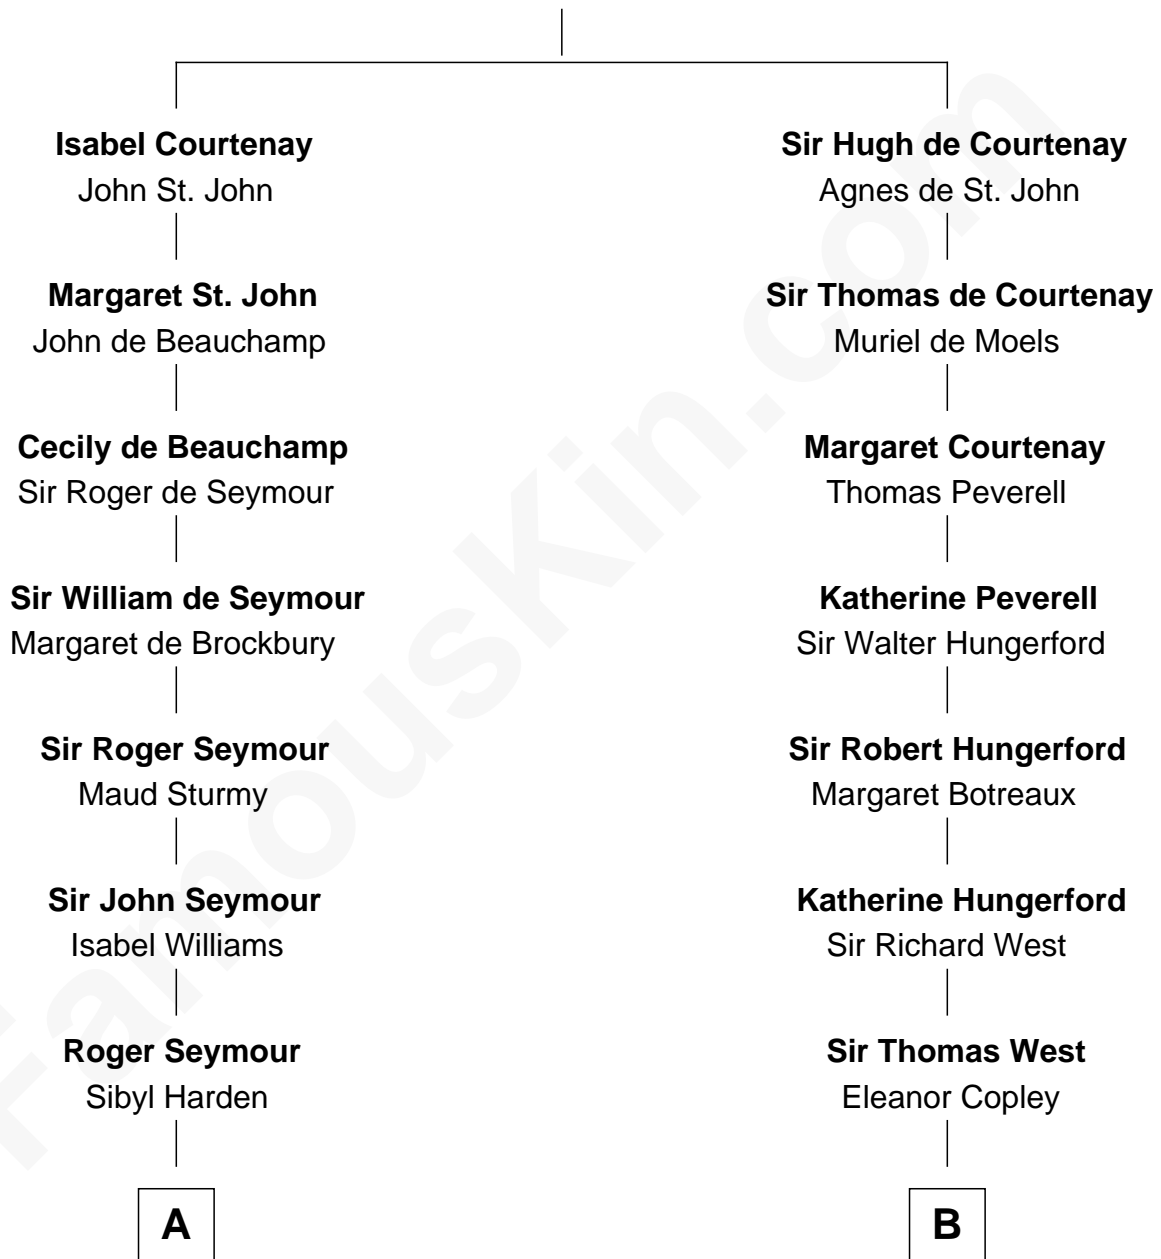

FamousKin.com Relationship Chart of

Queen Elizabeth II

Queen of the United Kingdom

16th cousin 5 times removed of

William C. C. Claiborne

1st Governor of Louisiana

Sir Hugh de Courtenay

Eleanor le Despencer

C

Henrietta Mildred Hodgson

Oswald Smith

Frances Dora Smith

Claude Bowes-Lyon

Claude George Bowes-Lyon

Cecilia Nina Cavendish-Bentinck

Elizabeth Bowes-Lyon

George VI, King of the United Kingdom

Queen Elizabeth II

Queen of the United Kingdom