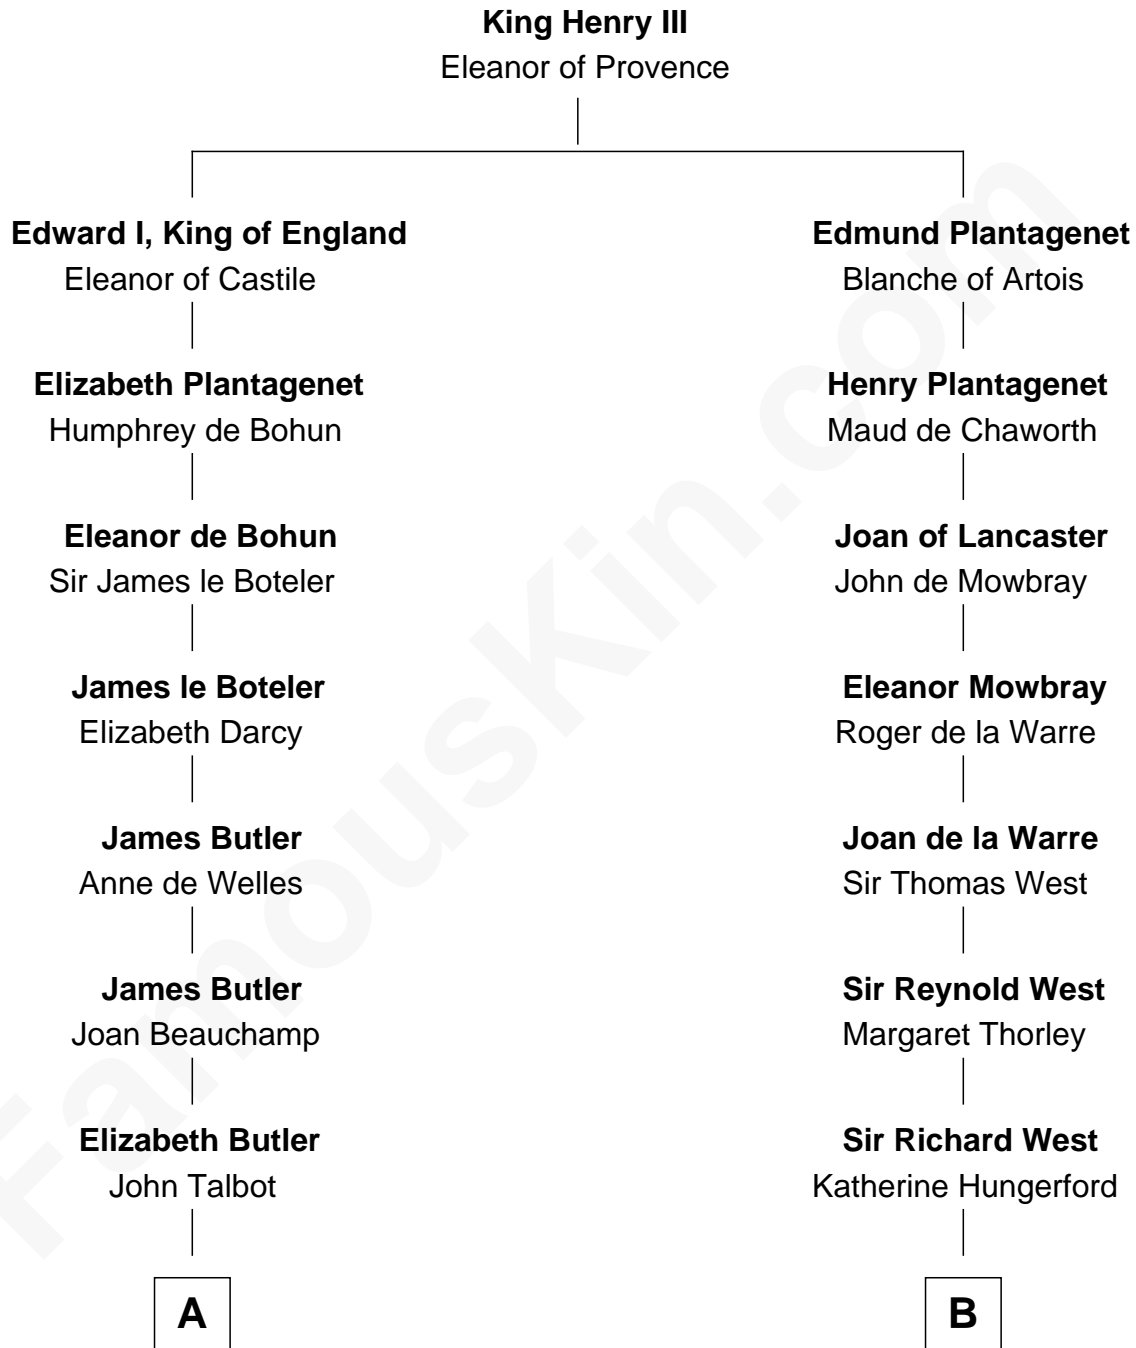

FamousKin.com Relationship Chart of

Queen Elizabeth II

Queen of the United Kingdom

17th cousin 4 times removed of

William C. C. Claiborne

1st Governor of Louisiana

C

Thomas George Lyon-Bowes

Charlotte Grimstead

Claude Bowes-Lyon

Frances Dora Smith

Claude George Bowes-Lyon

Cecilia Nina Cavendish-Bentinck

Elizabeth Bowes-Lyon

George VI, King of the United Kingdom

Queen Elizabeth II

Queen of the United Kingdom