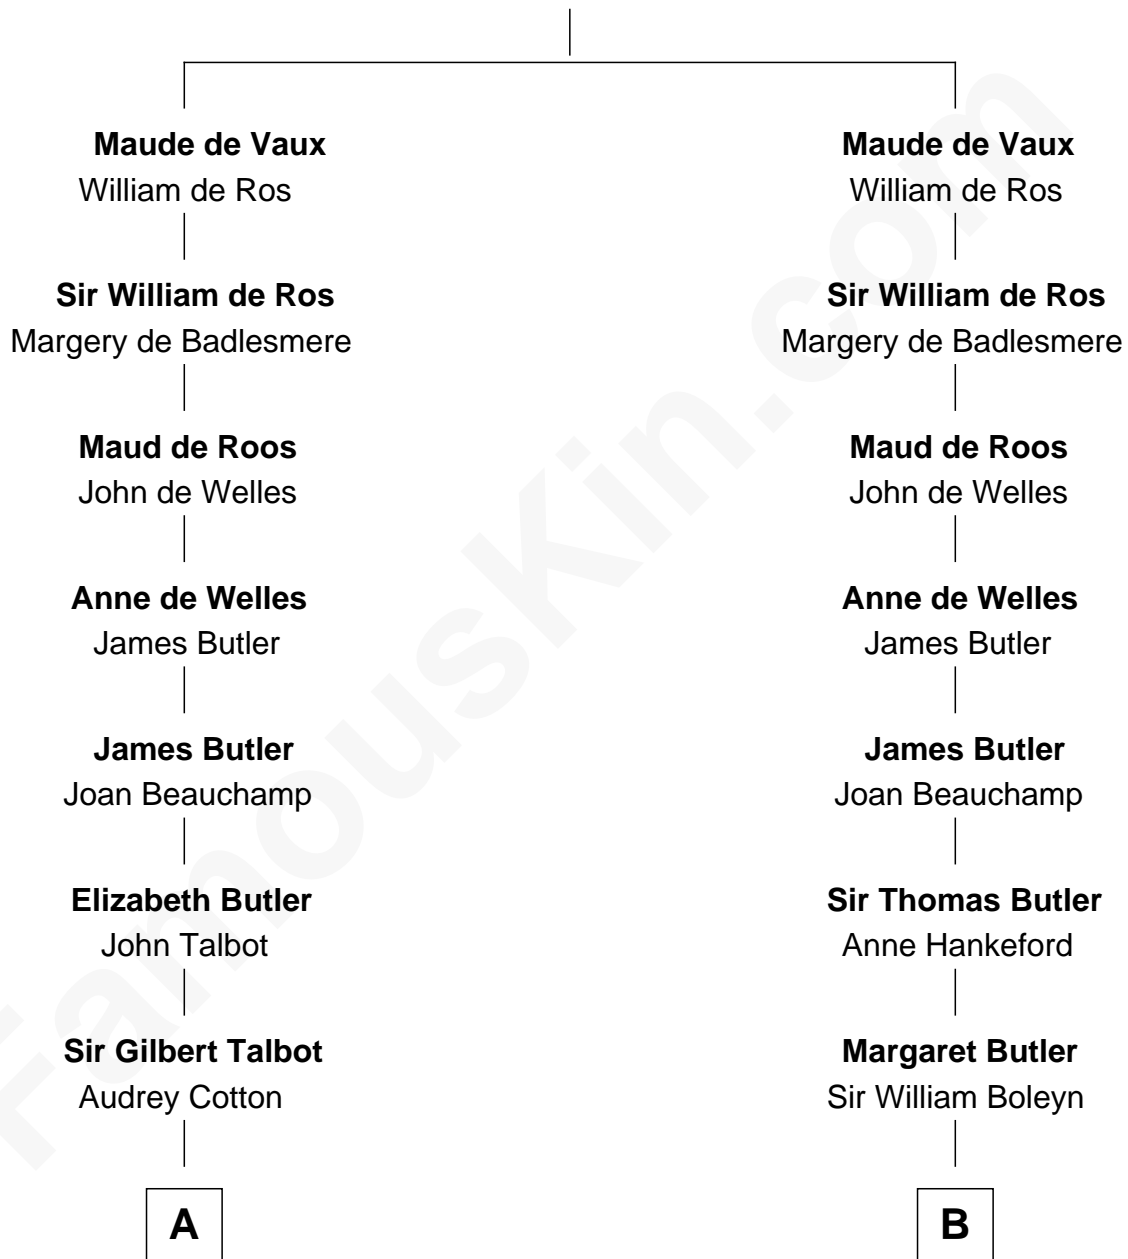

FamousKin.com Relationship Chart of

Queen Elizabeth II

Queen of the United Kingdom

17th cousin 3 times removed of

William C. C. Claiborne

1st Governor of Louisiana

John de Vaux

C

—
Claude Bowes-Lyon

Frances Dora Smith

—
Claude George Bowes-Lyon

Cecilia Nina Cavendish-Bentinck

—
Elizabeth Bowes-Lyon

George VI, King of the United Kingdom

—
Queen Elizabeth II

Queen of the United Kingdom