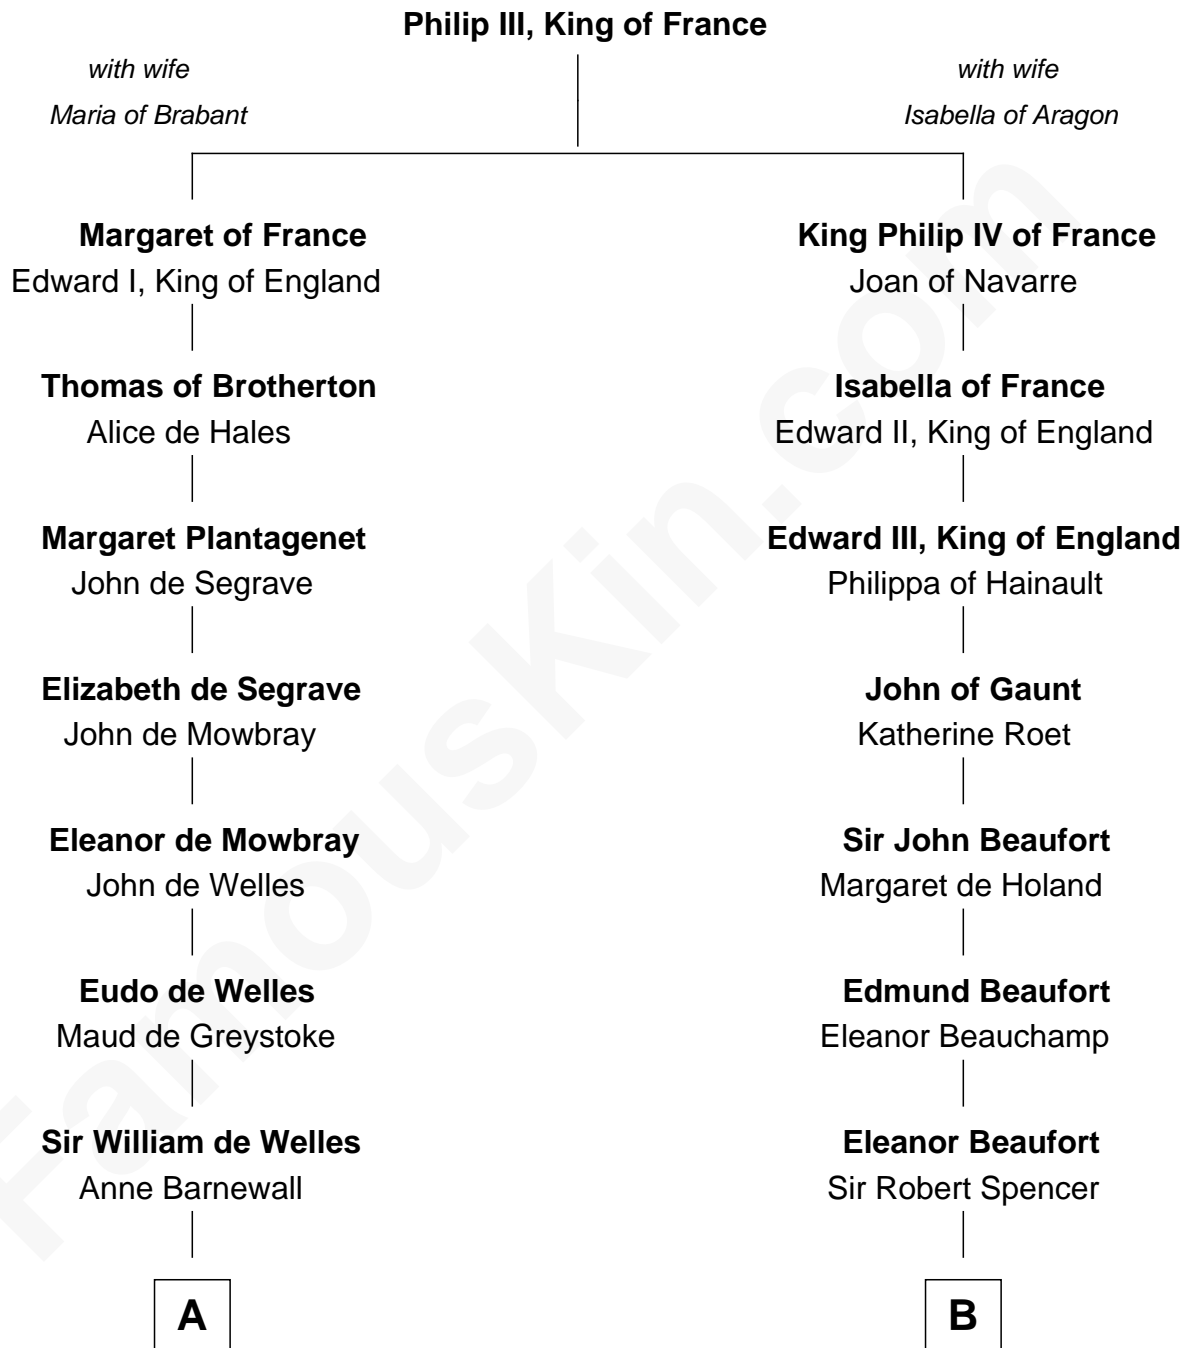

FamousKin.com Relationship Chart of

Queen Elizabeth II

Queen of the United Kingdom

17th cousin 4 times removed of

William C. C. Claiborne

1st Governor of Louisiana

C

Anne Wellesley

Charles Augustus Cavendish-Bentinck

Rev. Charles William Cavendish-Bentinck

Caroline Louisa Burnaby

Cecilia Nina Cavendish-Bentinck

Claude George Bowes-Lyon

Elizabeth Bowes-Lyon

George VI, King of the United Kingdom