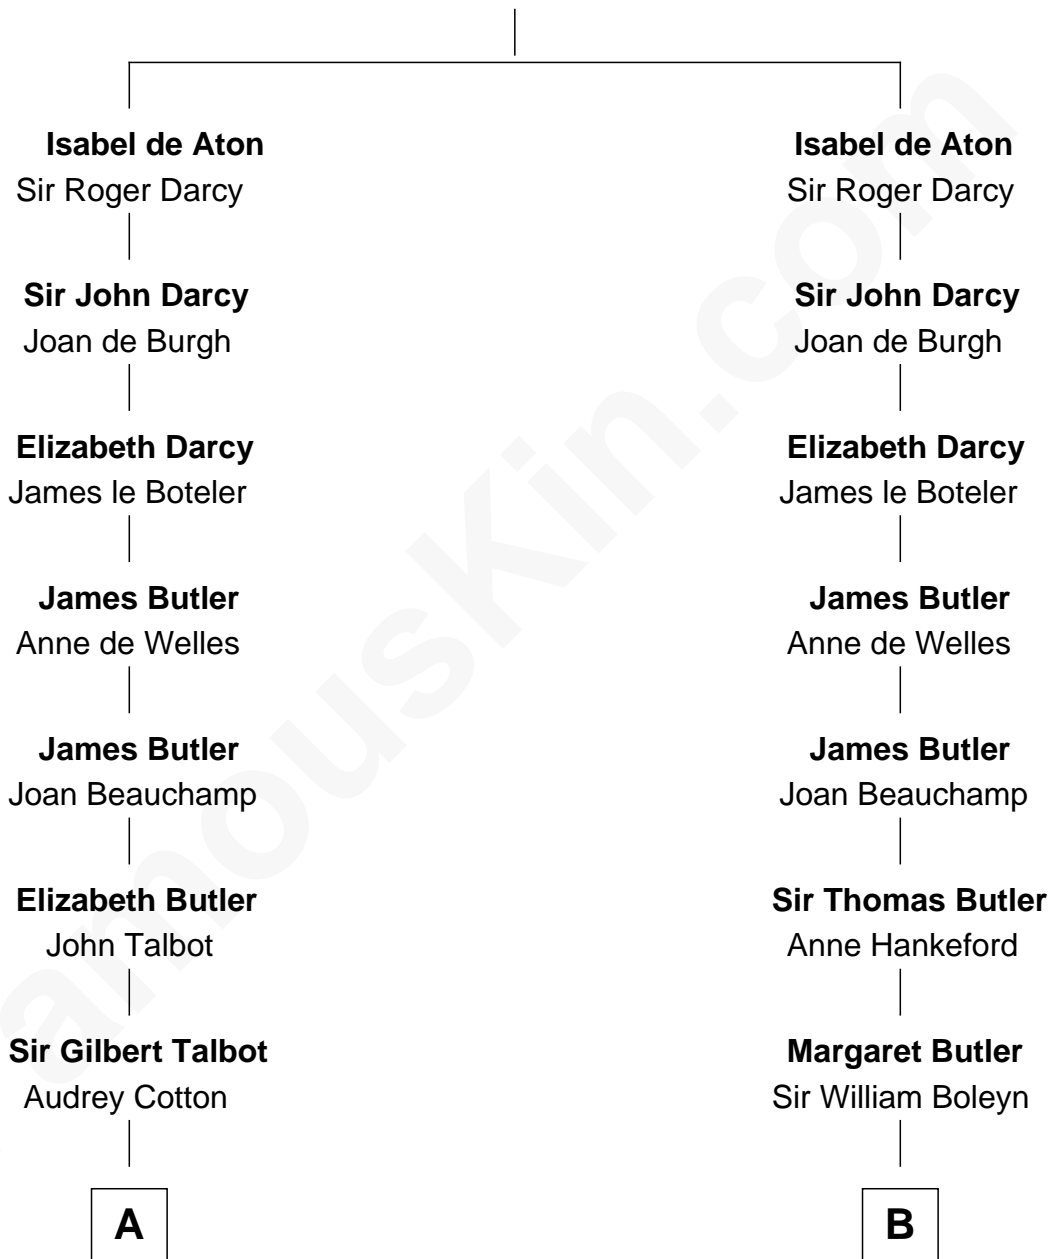

FamousKin.com Relationship Chart of

Queen Elizabeth II

Queen of the United Kingdom

17th cousin 3 times removed of

William C. C. Claiborne

1st Governor of Louisiana

Sir William de Aton

C

—
Claude Bowes-Lyon

Frances Dora Smith

—
Claude George Bowes-Lyon

Cecilia Nina Cavendish-Bentinck

—
Elizabeth Bowes-Lyon

George VI, King of the United Kingdom

—
Queen Elizabeth II

Queen of the United Kingdom