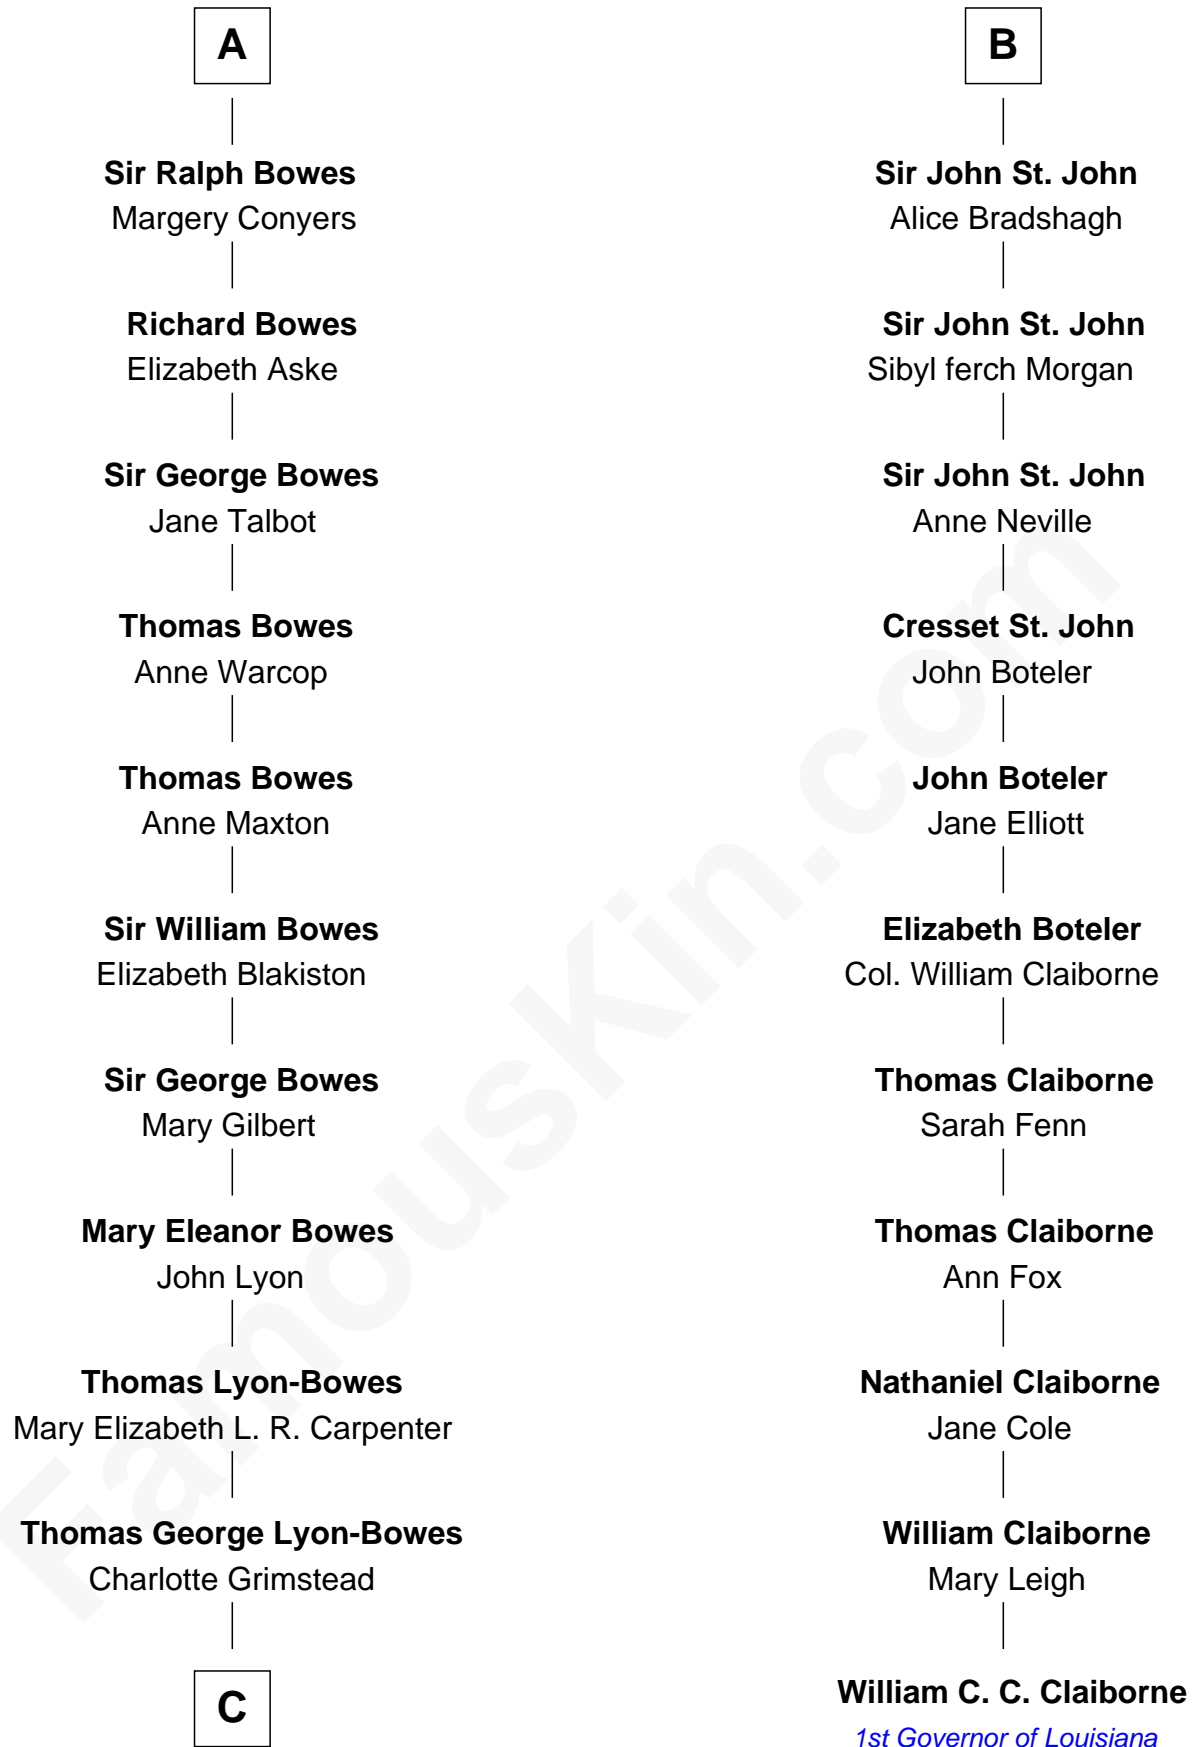

FamousKin.com Relationship Chart of

Queen Elizabeth II

Queen of the United Kingdom

17th cousin 3 times removed of

William C. C. Claiborne

1st Governor of Louisiana

C

—
Claude Bowes-Lyon

Frances Dora Smith

—
Claude George Bowes-Lyon

Cecilia Nina Cavendish-Bentinck

—
Elizabeth Bowes-Lyon

George VI, King of the United Kingdom

—
Queen Elizabeth II

Queen of the United Kingdom

FamousKin.com