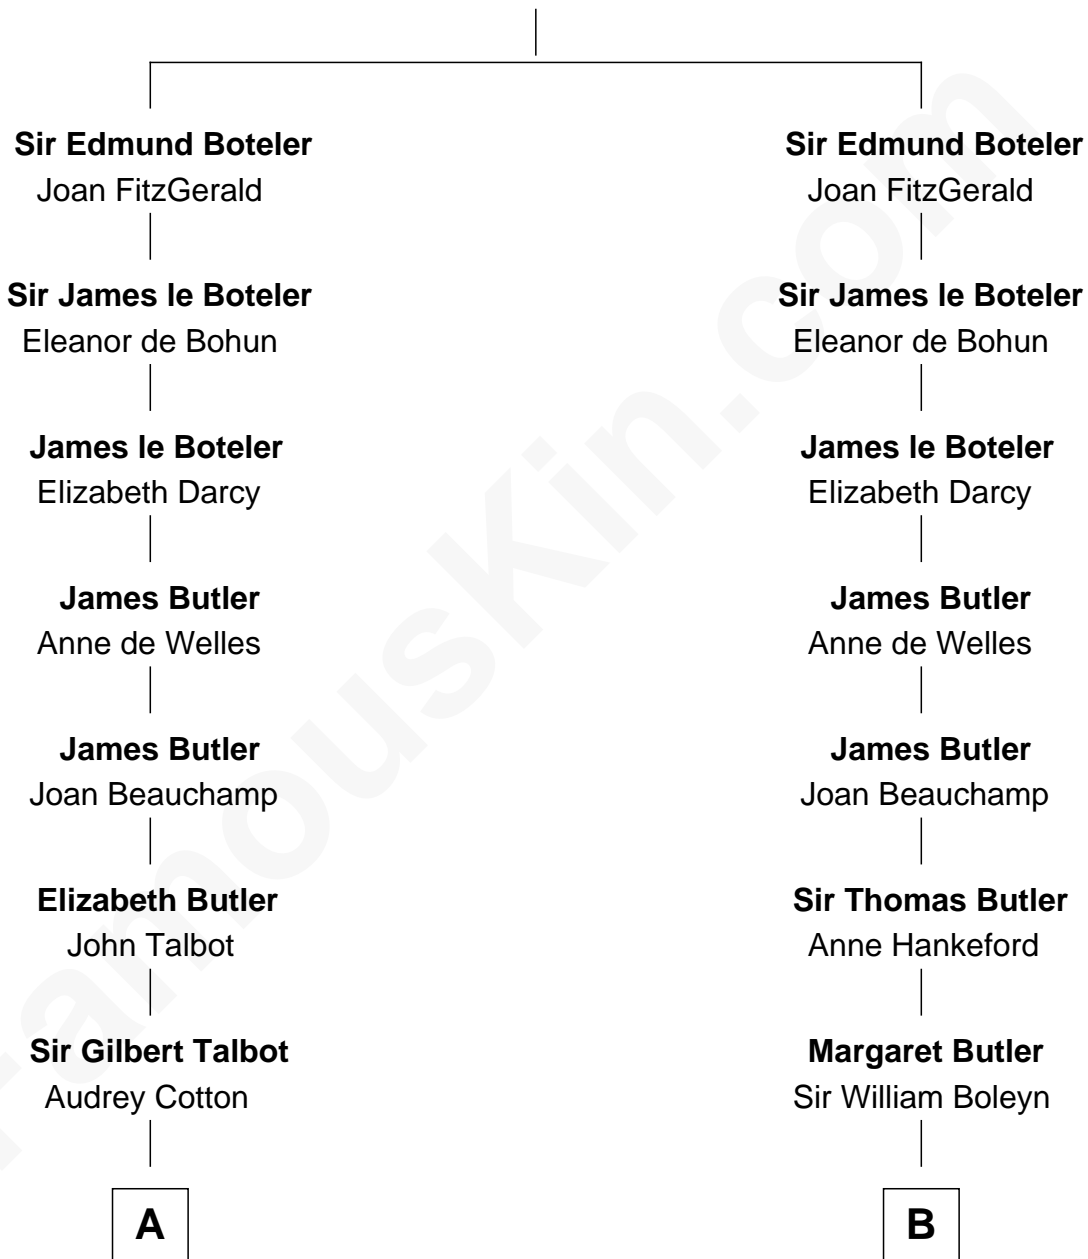

FamousKin.com Relationship Chart of

Queen Elizabeth II

Queen of the United Kingdom

17th cousin 3 times removed of

William C. C. Claiborne

1st Governor of Louisiana

Thebaud le Boteler

Joan FitzJohn

C

—
Claude Bowes-Lyon

Frances Dora Smith

—
Claude George Bowes-Lyon

Cecilia Nina Cavendish-Bentinck

—
Elizabeth Bowes-Lyon

George VI, King of the United Kingdom

—
Queen Elizabeth II

Queen of the United Kingdom

FamousKin.com