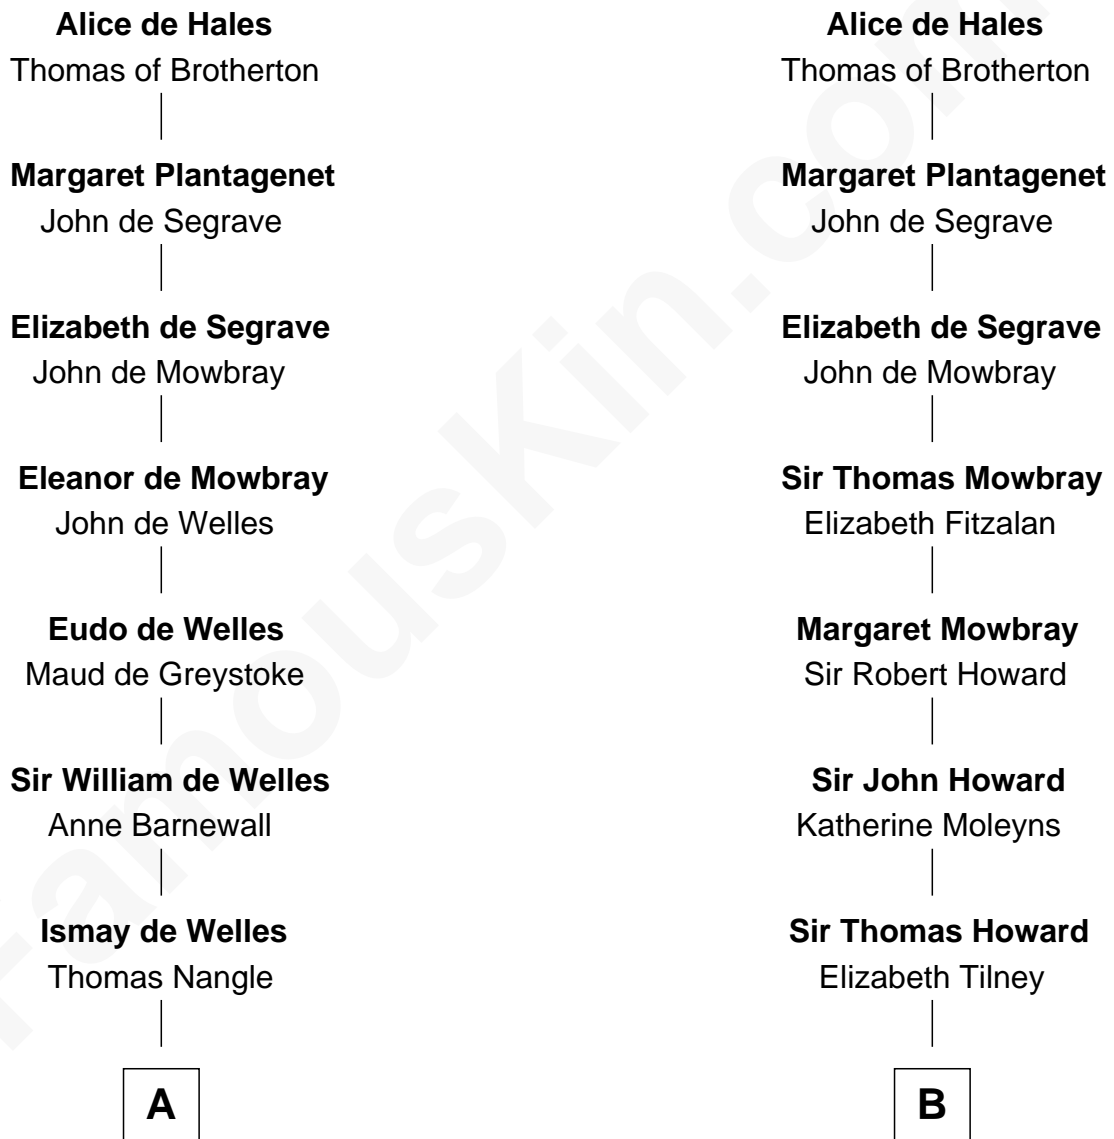

# FamousKin.com Relationship Chart of

**Queen Elizabeth II**

*Queen of the United Kingdom*

17th cousin 3 times removed of

**William C. C. Claiborne**

*1st Governor of Louisiana*

**Sir Roger de Hales**

Alice Skogan

**C**

**Rev. Charles William Cavendish-Bentinck**

Caroline Louisa Burnaby

**Cecilia Nina Cavendish-Bentinck**

Claude George Bowes-Lyon

**Elizabeth Bowes-Lyon**

George VI, King of the United Kingdom

**Queen Elizabeth II**

*Queen of the United Kingdom*

FamousKin.com