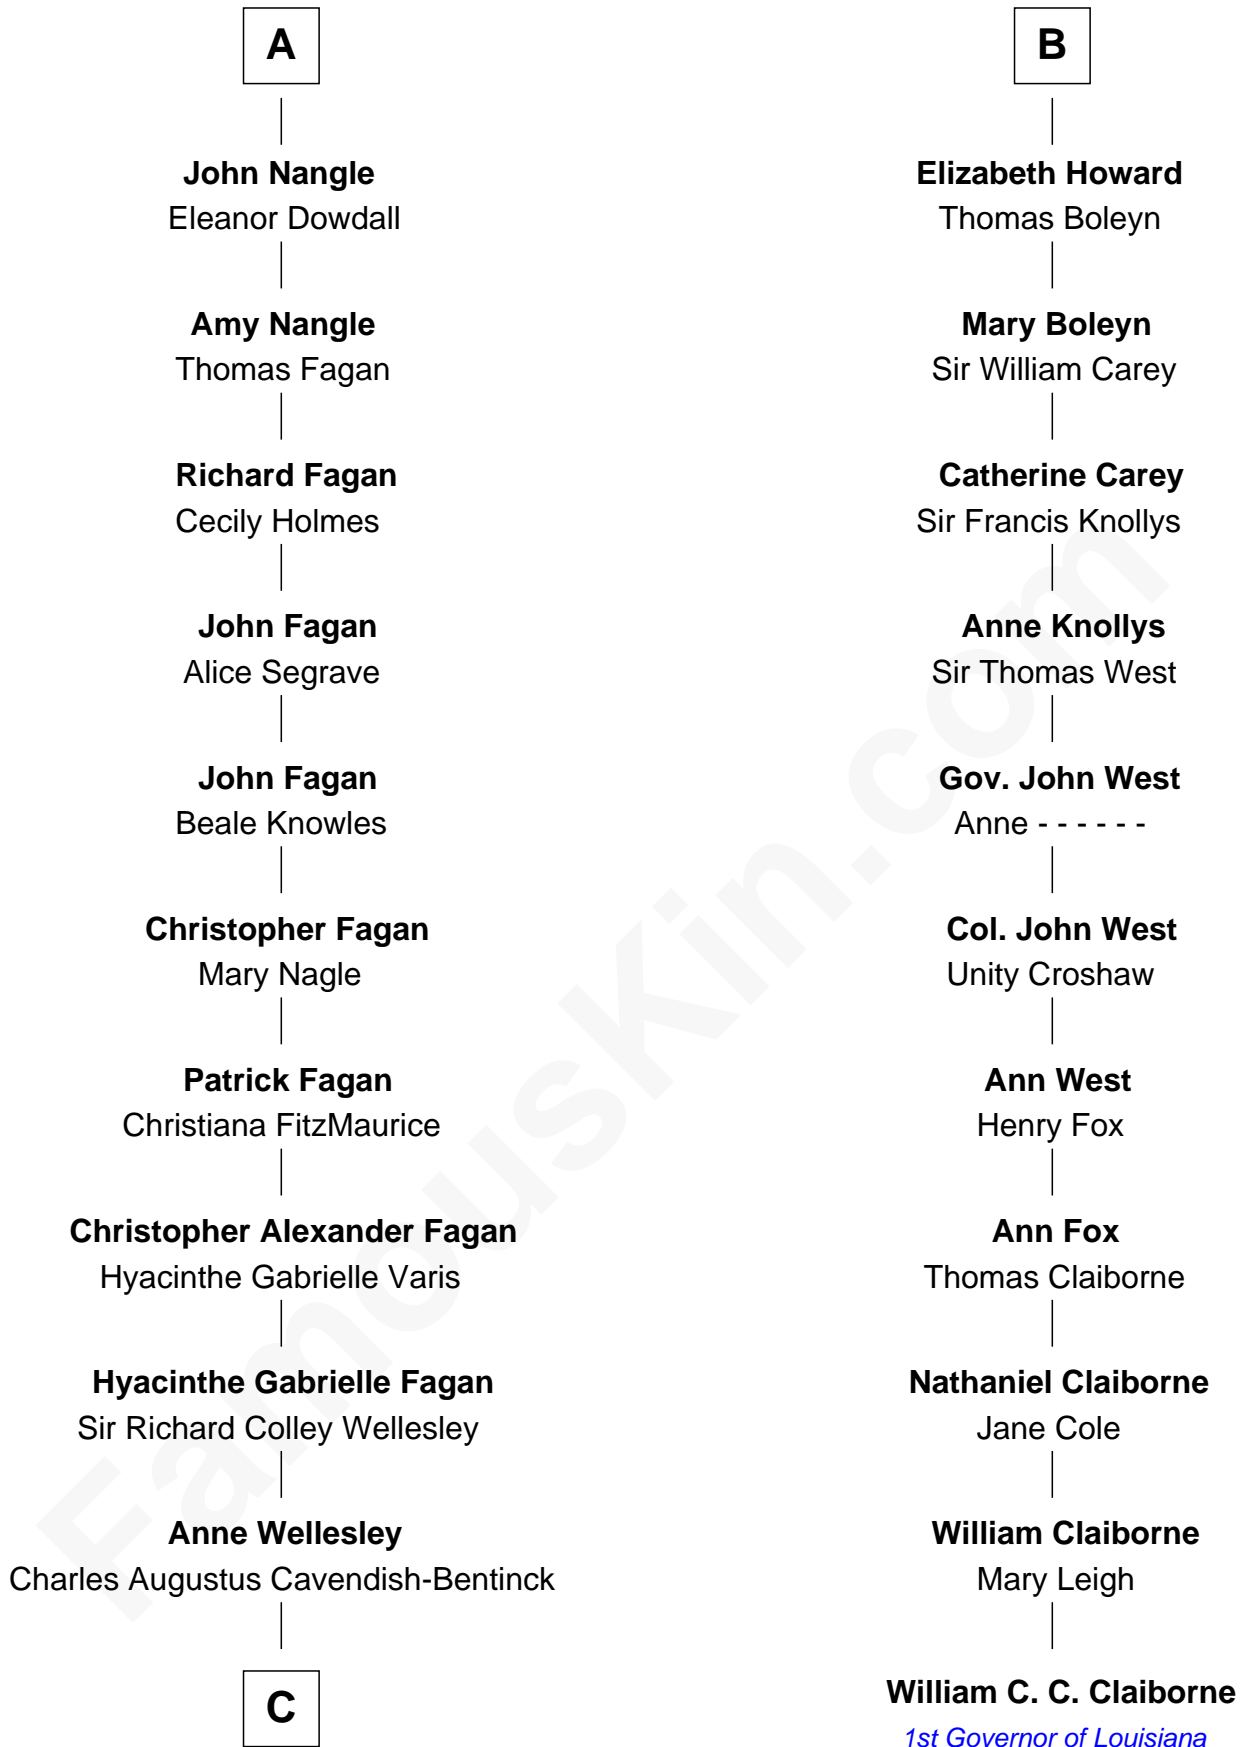

# FamousKin.com Relationship Chart of

**Queen Elizabeth II**

*Queen of the United Kingdom*

17th cousin 3 times removed of

**William C. C. Claiborne**

*1st Governor of Louisiana*

**Sir Roger de Hales**

Alice Skogan

**C**

**Rev. Charles William Cavendish-Bentinck**

Caroline Louisa Burnaby

**Cecilia Nina Cavendish-Bentinck**

Claude George Bowes-Lyon

**Elizabeth Bowes-Lyon**

George VI, King of the United Kingdom

**Queen Elizabeth II**

*Queen of the United Kingdom*

FamousKin.com