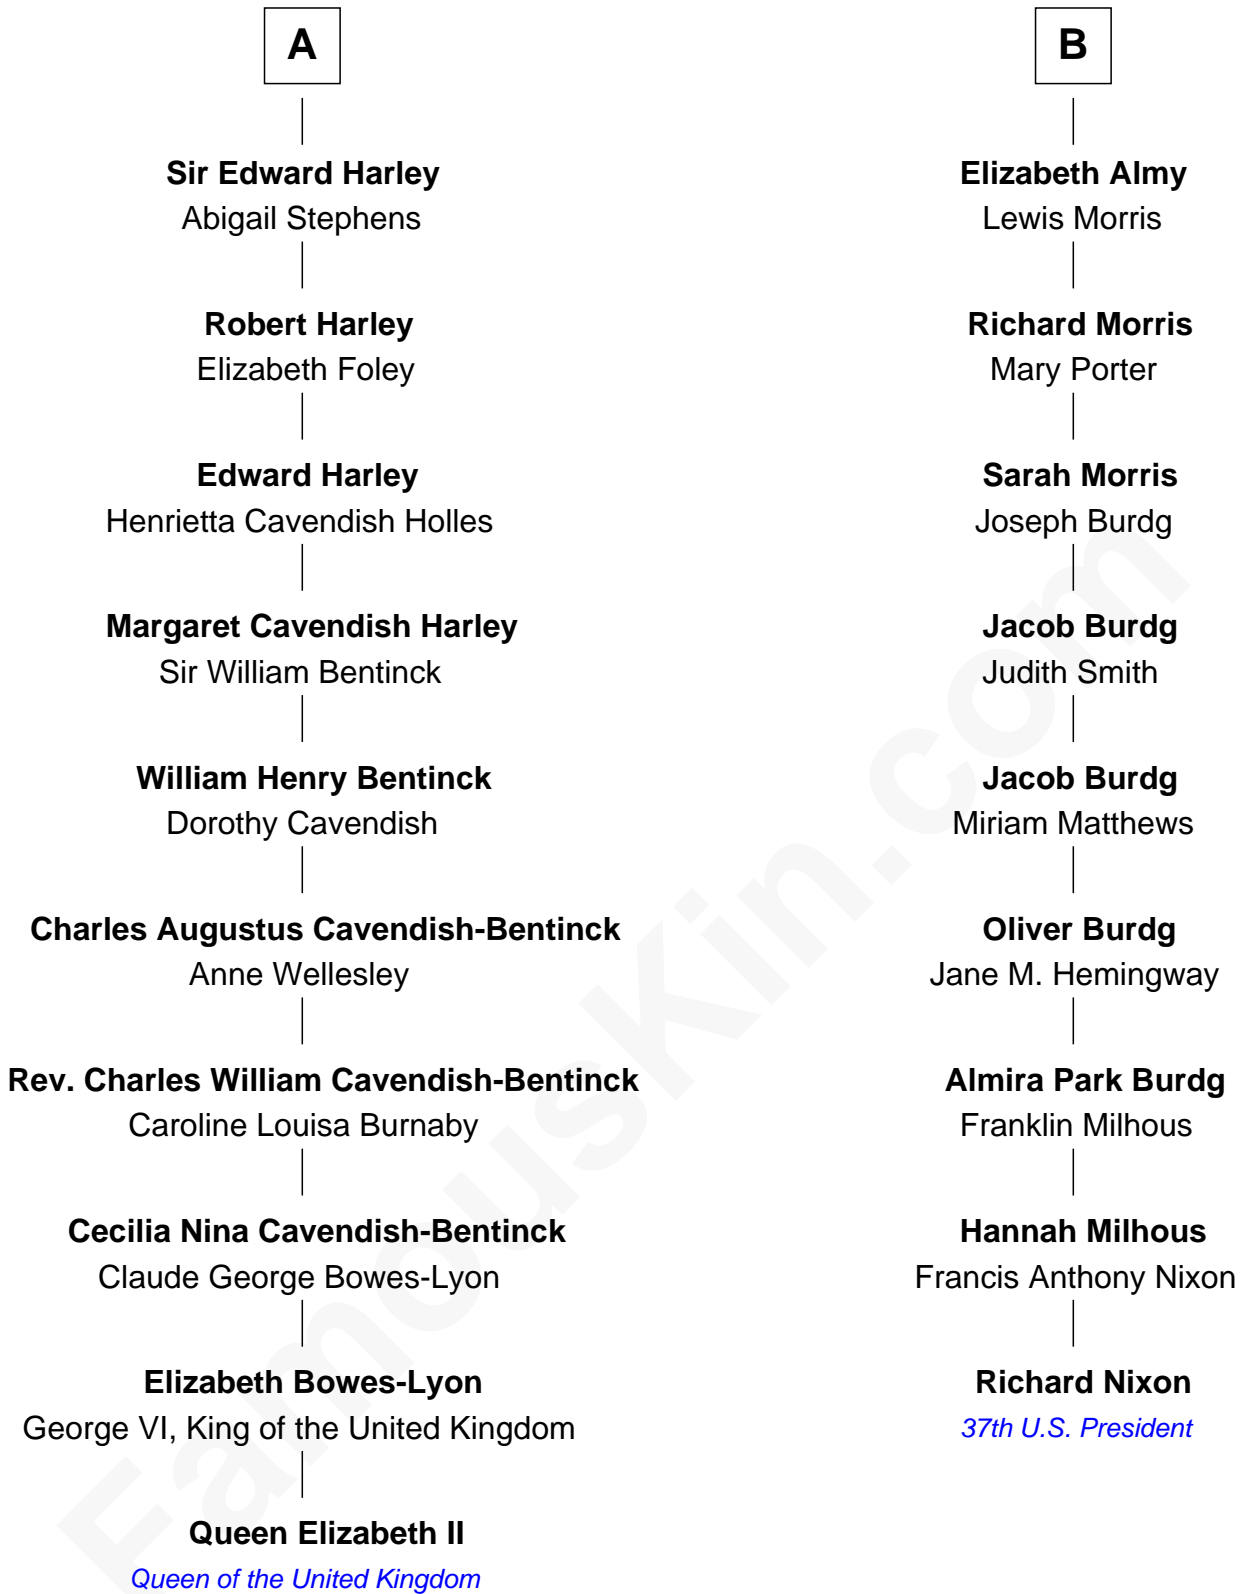

# FamousKin.com Relationship Chart of

**Queen Elizabeth II**

*Queen of the United Kingdom*

15th cousin 1 time removed of

**Richard Nixon**

*37th U.S. President*

**Sir John Fray**

Agnes Danvers

**Katherine Fray**  
Humphrey Stafford

**Anne Stafford**  
Sir Richard Neville

**Margaret Neville**  
Edward Willoughby

**Elizabeth Willoughby**  
Sir Fulk Greville

**Eleanor Greville**  
Sir John Conway

**Sir Edward Conway**  
Dorothy Tracy

**Brilliana Conway**  
Sir Robert Harley

**A**

**Katherine Fray**  
Humphrey Stafford

**Sir Humphrey Stafford**  
Margaret Fogge

**Sir Humphrey Stafford**  
Margaret Tame

**Ellen Stafford**  
Thomas Barlow

**Stafford Barlow**  
-----

**Audrey Barlow**  
William Almy

**Christopher Almy**  
Elizabeth Cornell

**B**

Elizabeth II photo by [Eric Draper](#)