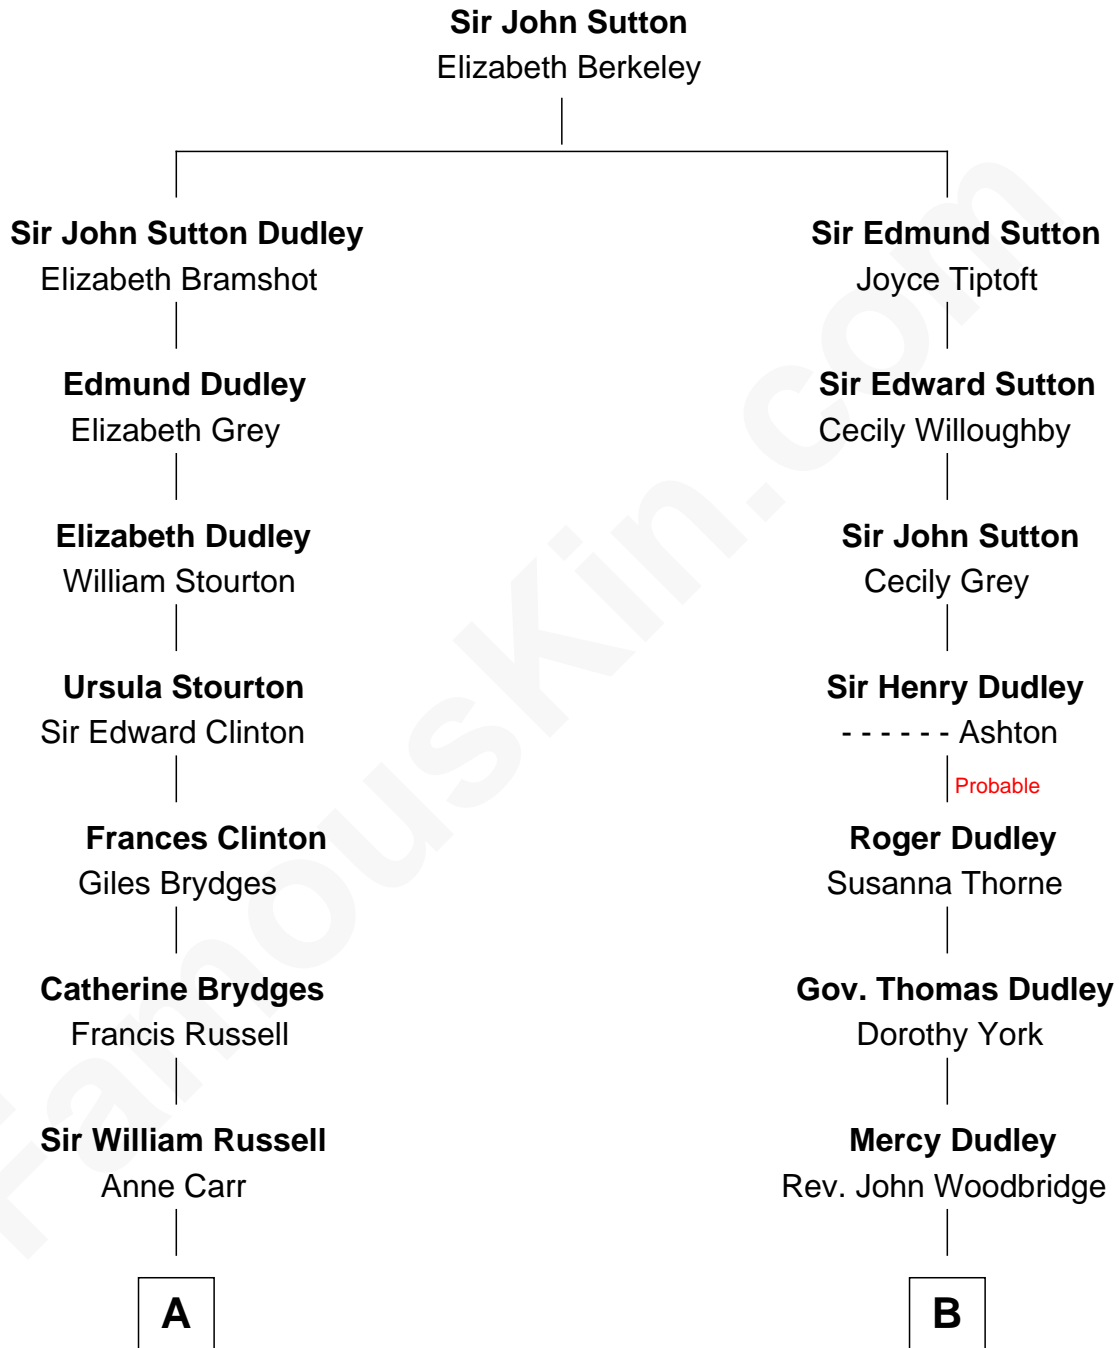

FamousKin.com Relationship Chart of

Queen Elizabeth II

Queen of the United Kingdom

15th cousin 1 time removed of

Humphrey Bogart

Movie Actor

A

William Russell
Rachel Wriothesley

Rachel Russell
Sir William Cavendish

Sir William Cavendish
Catherine Hoskins

Sir William Cavendish
Charlotte Elizabeth Boyle

Dorothy Cavendish
William Henry Bentinck

Charles Augustus Cavendish-Bentinck
Anne Wellesley