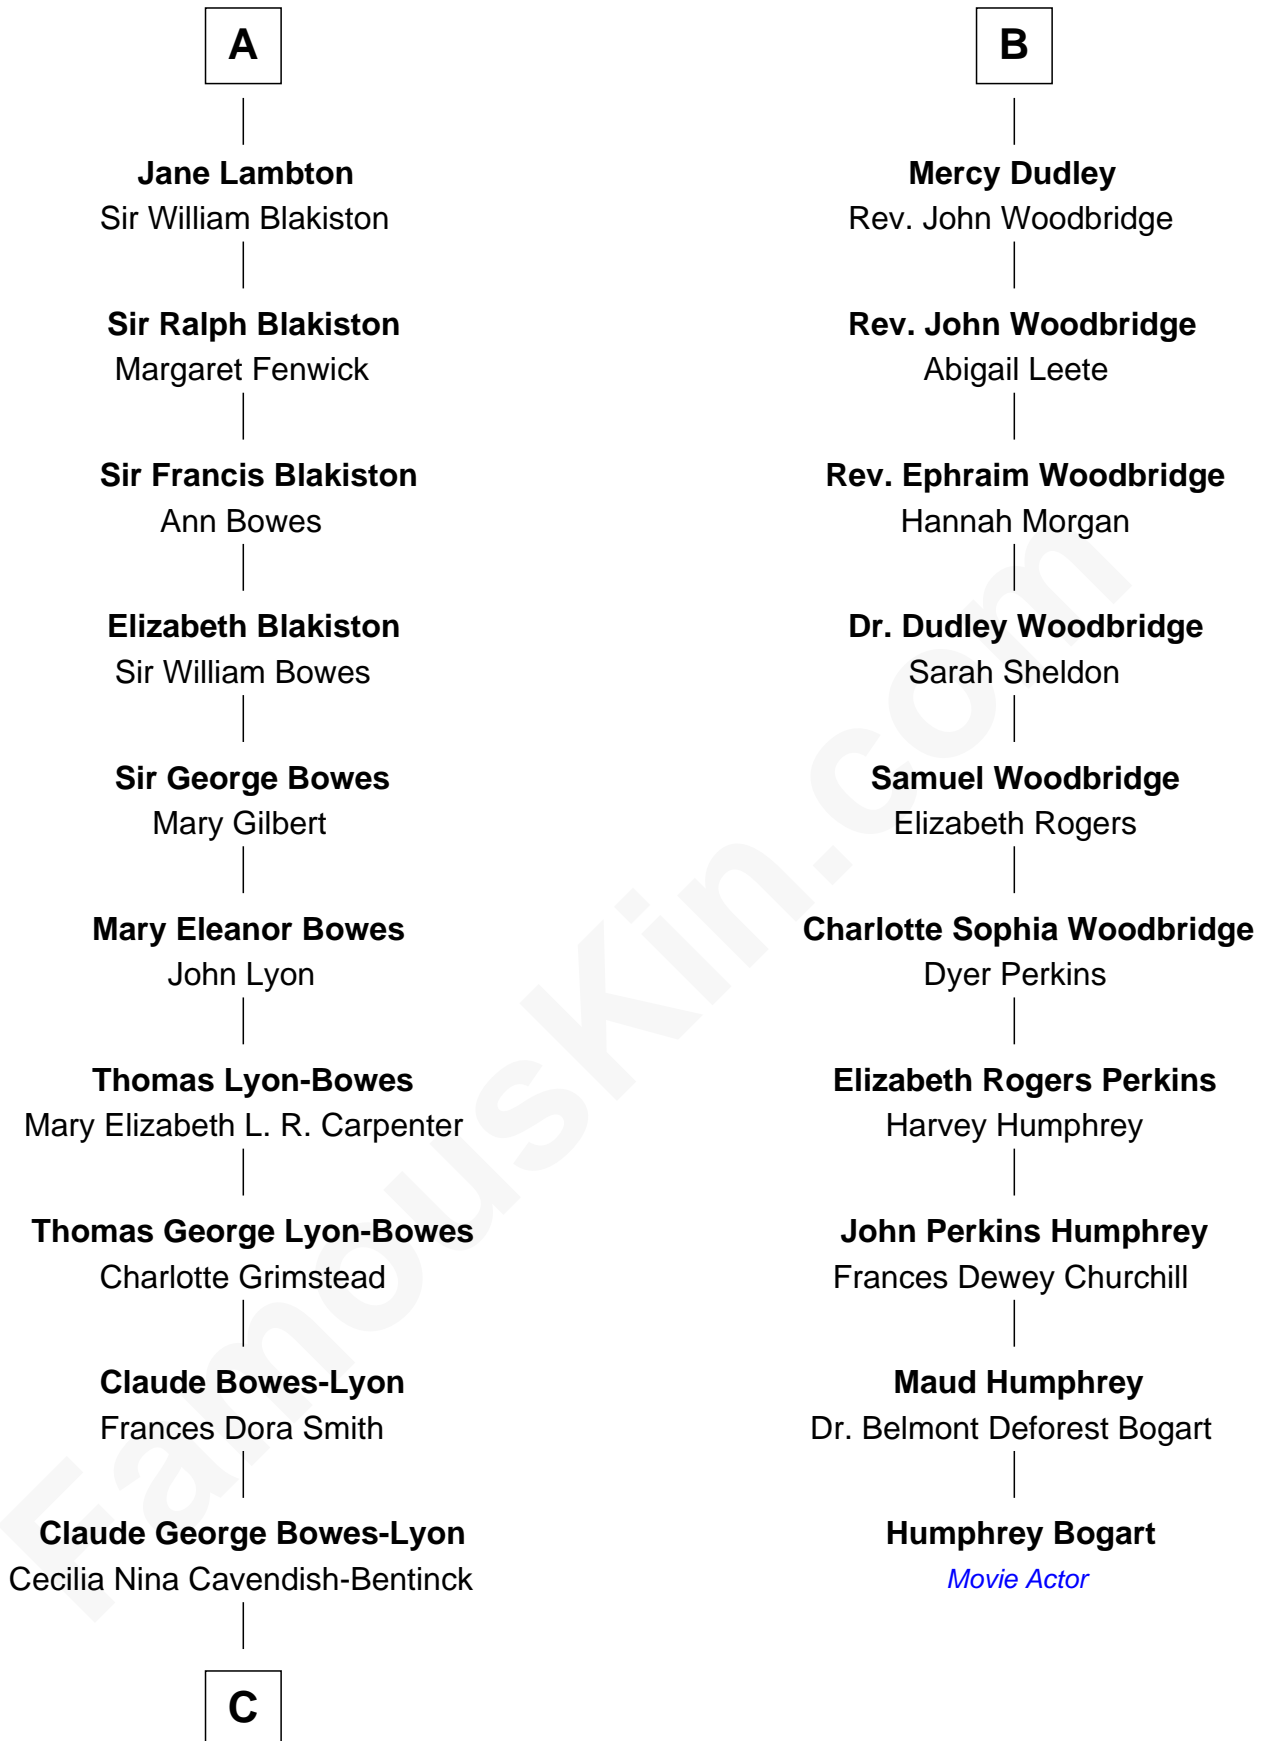

FamousKin.com Relationship Chart of

Queen Elizabeth II

Queen of the United Kingdom

16th cousin 2 times removed of

Humphrey Bogart

Movie Actor

—
Elizabeth Bowes-Lyon

George VI, King of the United Kingdom

—
Queen Elizabeth II

Queen of the United Kingdom

FamousKin.com