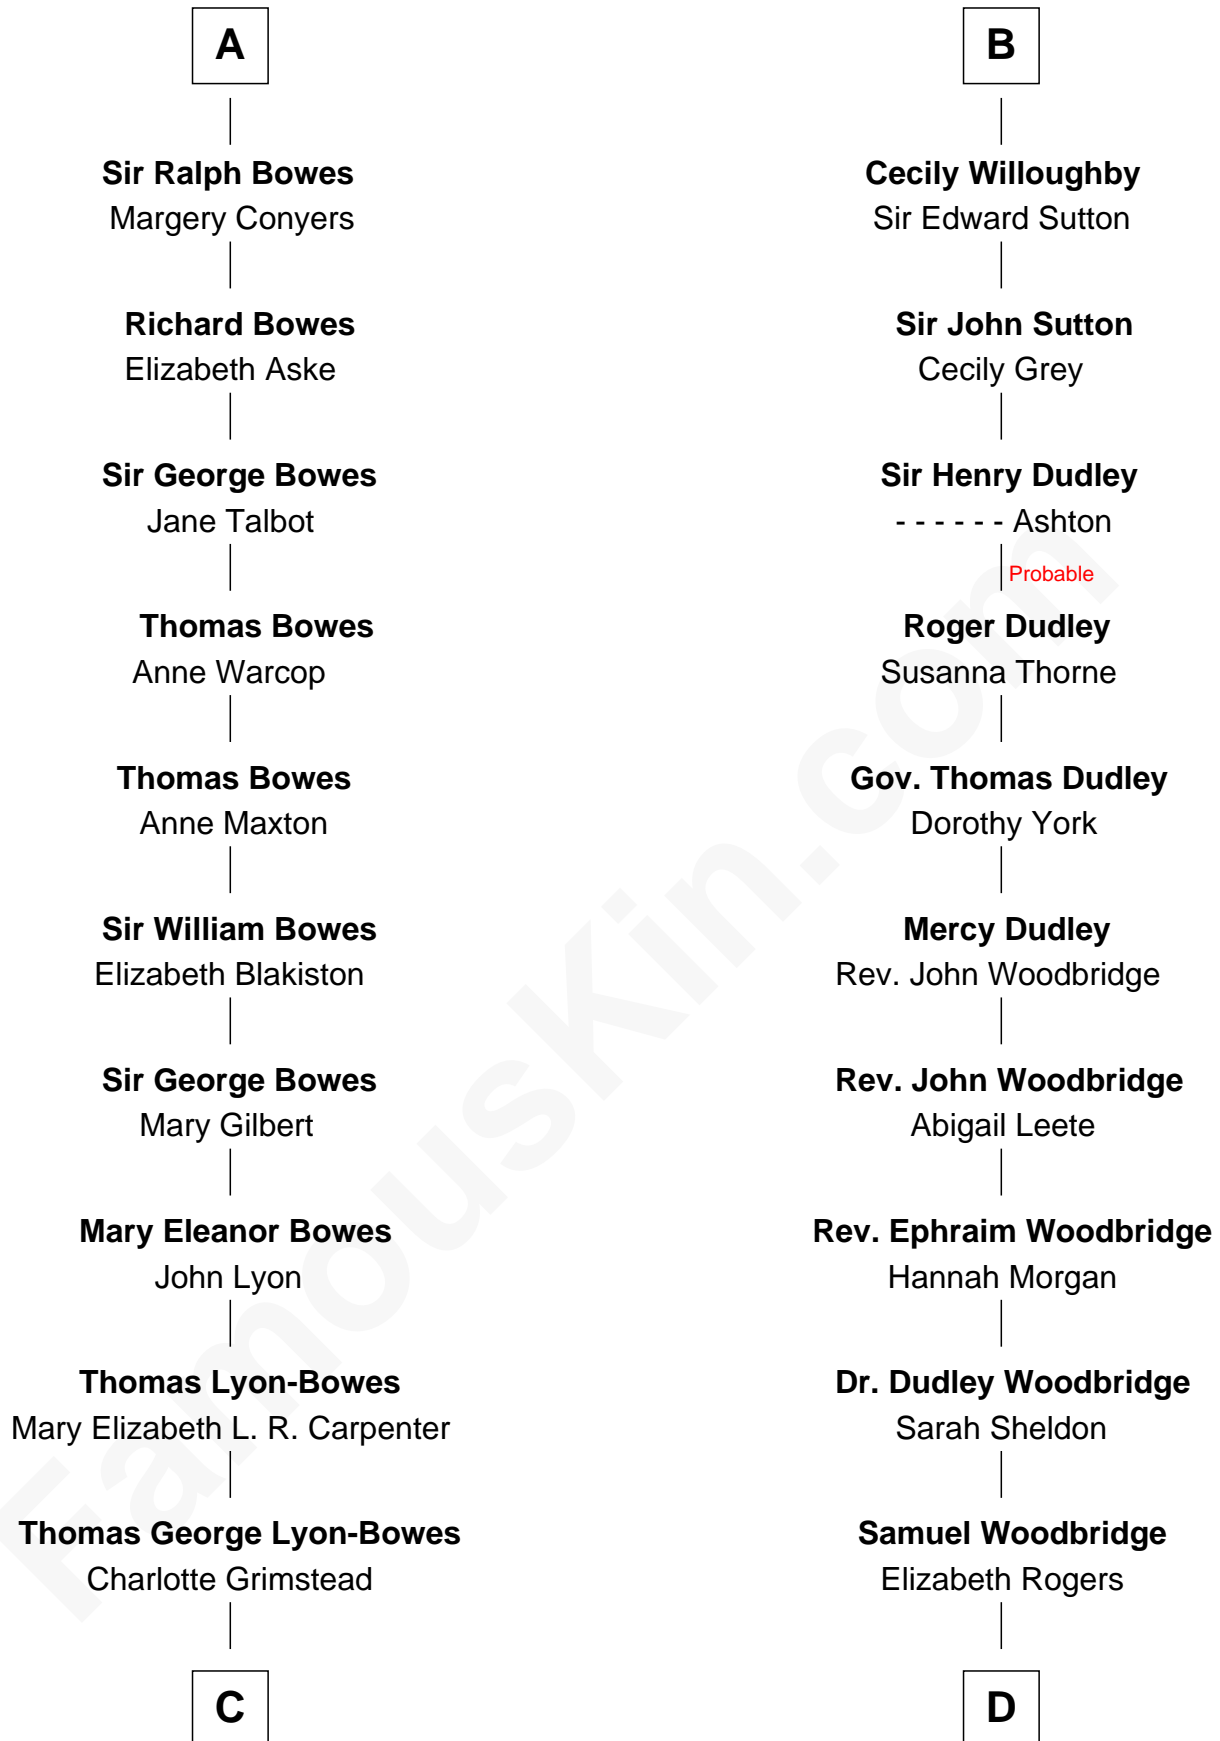

FamousKin.com Relationship Chart of

Queen Elizabeth II

Queen of the United Kingdom

20th cousin 1 time removed of

Humphrey Bogart

Movie Actor

Sir William de Fiennes

Blanche de Brienne

C

Claude Bowes-Lyon
Frances Dora Smith

Claude George Bowes-Lyon
Cecilia Nina Cavendish-Bentinck

Elizabeth Bowes-Lyon
George VI, King of the United Kingdom

Queen Elizabeth II
Queen of the United Kingdom

D

Charlotte Sophia Woodbridge
Dyer Perkins