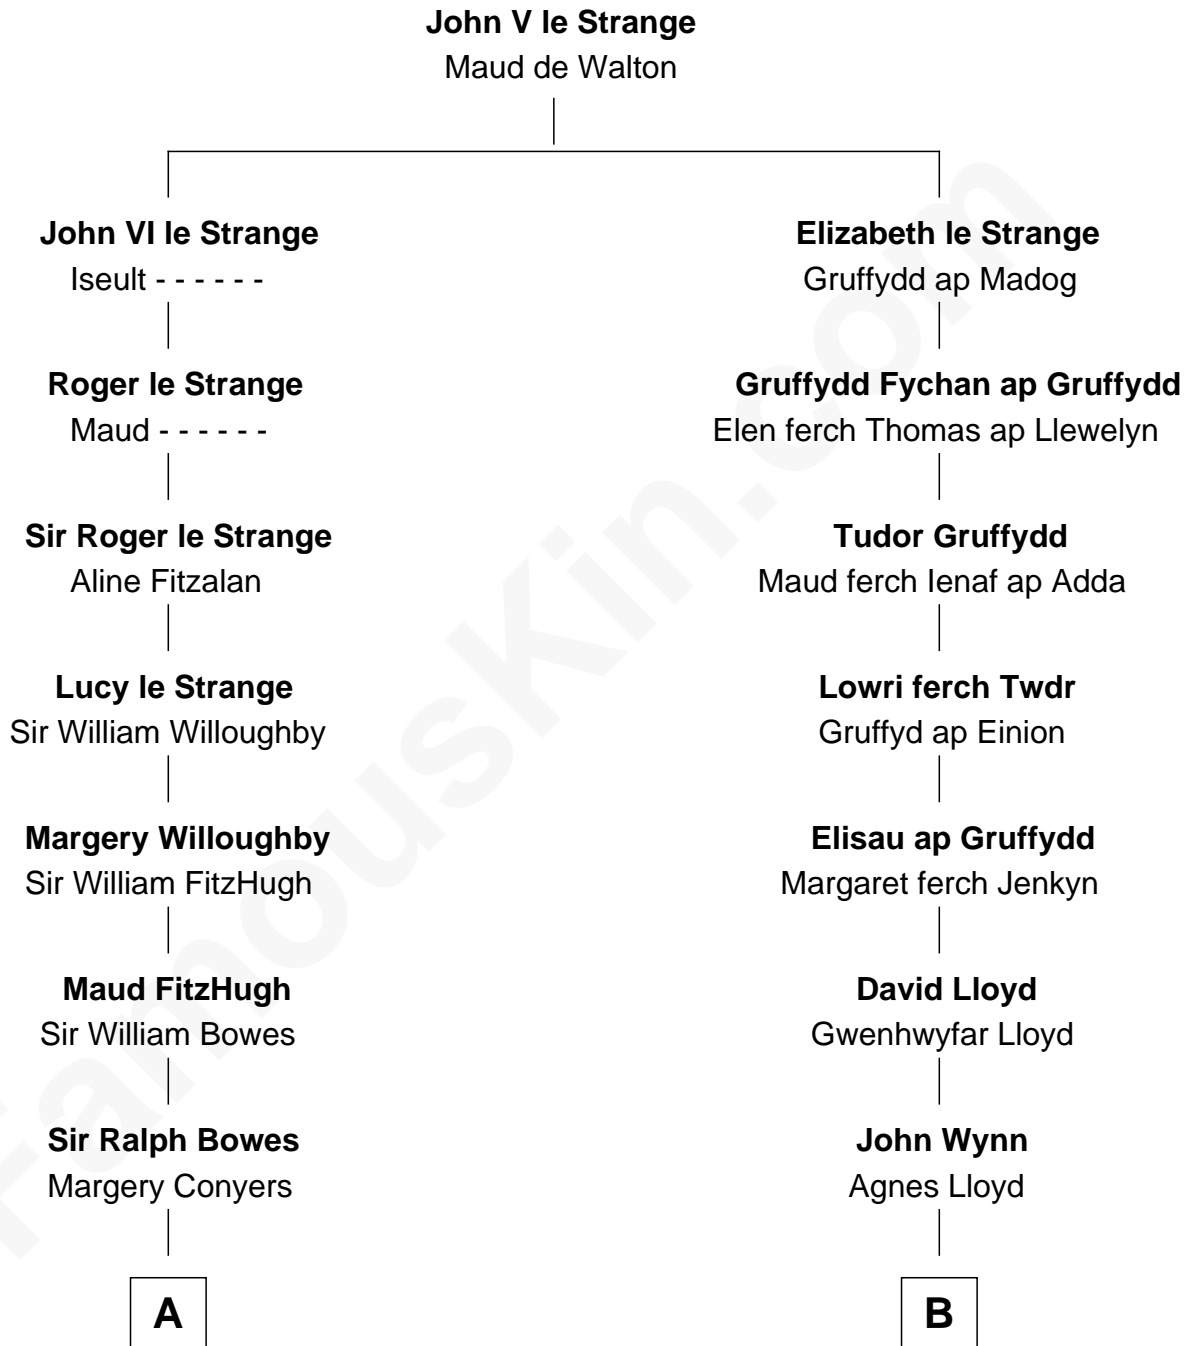

# FamousKin.com Relationship Chart of

**Queen Elizabeth II**

*Queen of the United Kingdom*

18th cousin 1 time removed of

**Humphrey Bogart**

*Movie Actor*

**C**

**Claude George Bowes-Lyon**  
Cecilia Nina Cavendish-Bentinck

**Elizabeth Bowes-Lyon**  
George VI, King of the United Kingdom

**Queen Elizabeth II**  
*Queen of the United Kingdom*

**D**

**Maud Humphrey**  
Dr. Belmont Deforest Bogart

**Humphrey Bogart**  
*Movie Actor*