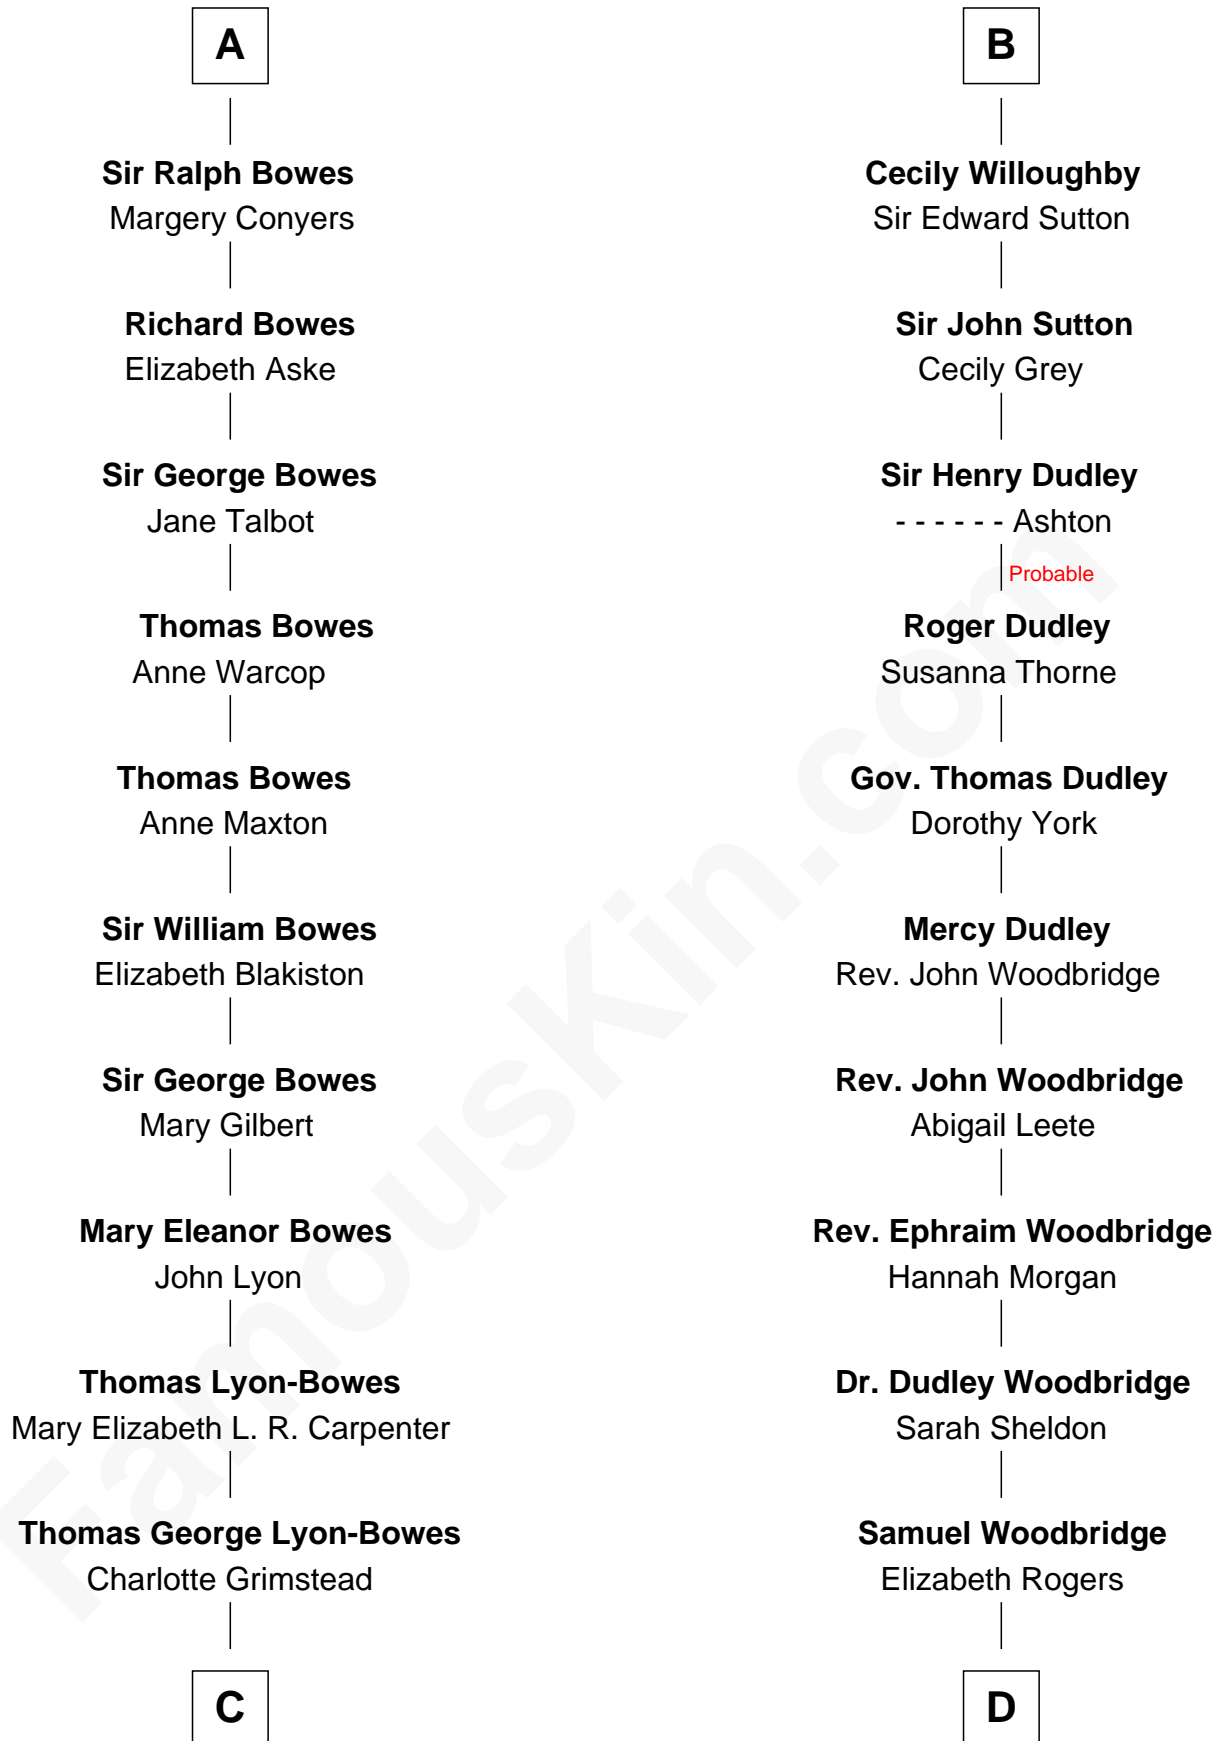

FamousKin.com Relationship Chart of

Queen Elizabeth II

Queen of the United Kingdom

20th cousin 1 time removed of

Humphrey Bogart

Movie Actor

Roger Mortimer

Maud de Braose

C

Claude Bowes-Lyon
Frances Dora Smith

Claude George Bowes-Lyon
Cecilia Nina Cavendish-Bentinck

Elizabeth Bowes-Lyon
George VI, King of the United Kingdom

Queen Elizabeth II
Queen of the United Kingdom

D

Charlotte Sophia Woodbridge
Dyer Perkins