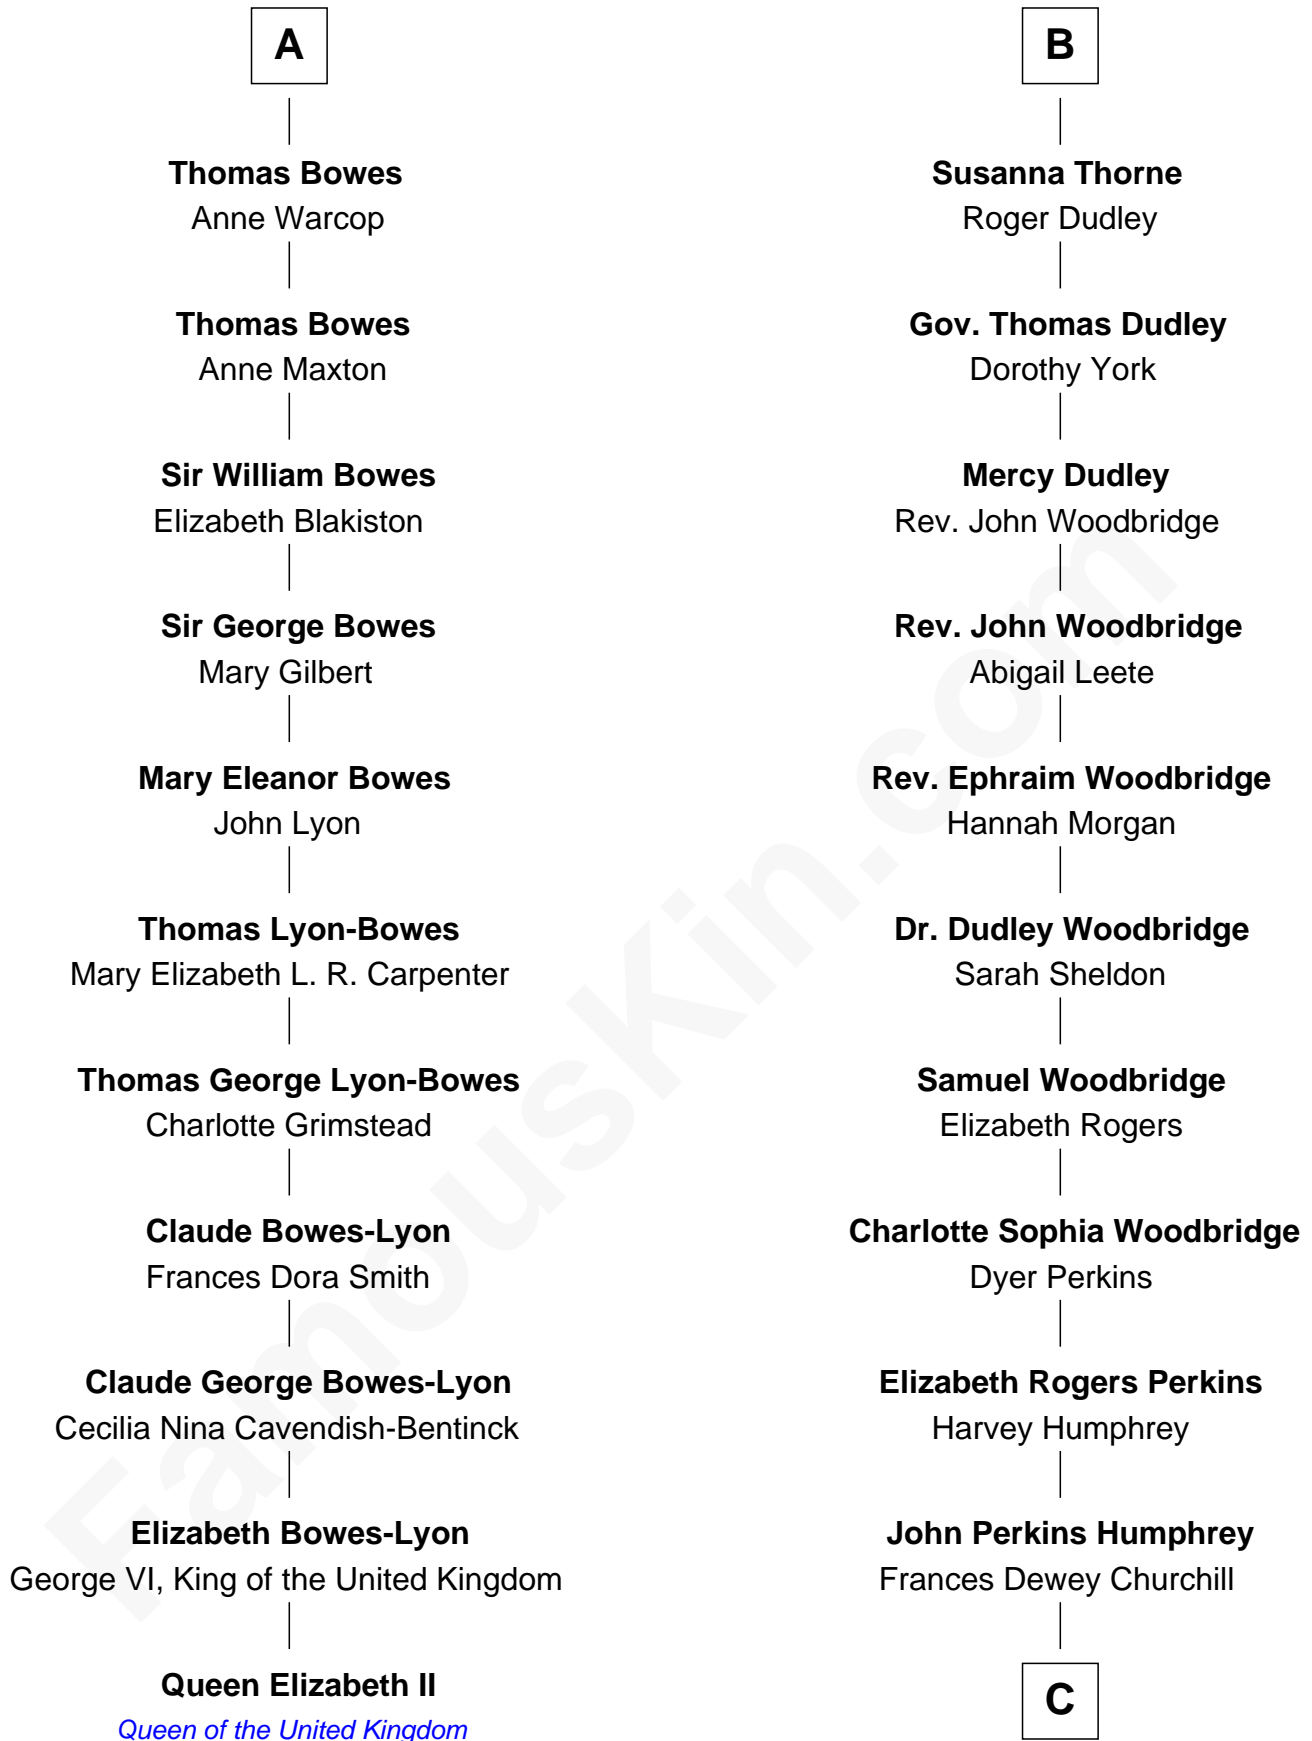

# FamousKin.com Relationship Chart of

**Queen Elizabeth II**

*Queen of the United Kingdom*

17th cousin 1 time removed of

**Humphrey Bogart**

*Movie Actor*

**Sir John Grey**

Avice Marmion

**Sir Robert Grey**  
Lora de St. Quintin

**Elizabeth Grey**  
Henry FitzHugh

**Sir William FitzHugh**  
Margery Willoughby

**Maud FitzHugh**  
Sir William Bowes

**Sir Ralph Bowes**  
Margery Conyers

**Richard Bowes**  
Elizabeth Aske

**Sir George Bowes**  
Jane Talbot

**A**

**Maud Grey**

Sir Thomas Harcourt

**Sir Thomas Harcourt**  
Jane Fraunceys

**Sir Richard Harcourt**  
Edith St. Clair

**Alice Harcourt**  
William Bessiles

**Elizabeth Bessiles**  
Richard Fettiplace

**Anne Fettiplace**  
Edward Purefoy

**Mary Purefoy**  
Thomas Thorne

**B**

**C**

**Maud Humphrey**  
Dr. Belmont Deforest Bogart

**Humphrey Bogart**  
*Movie Actor*

FamousKin.com