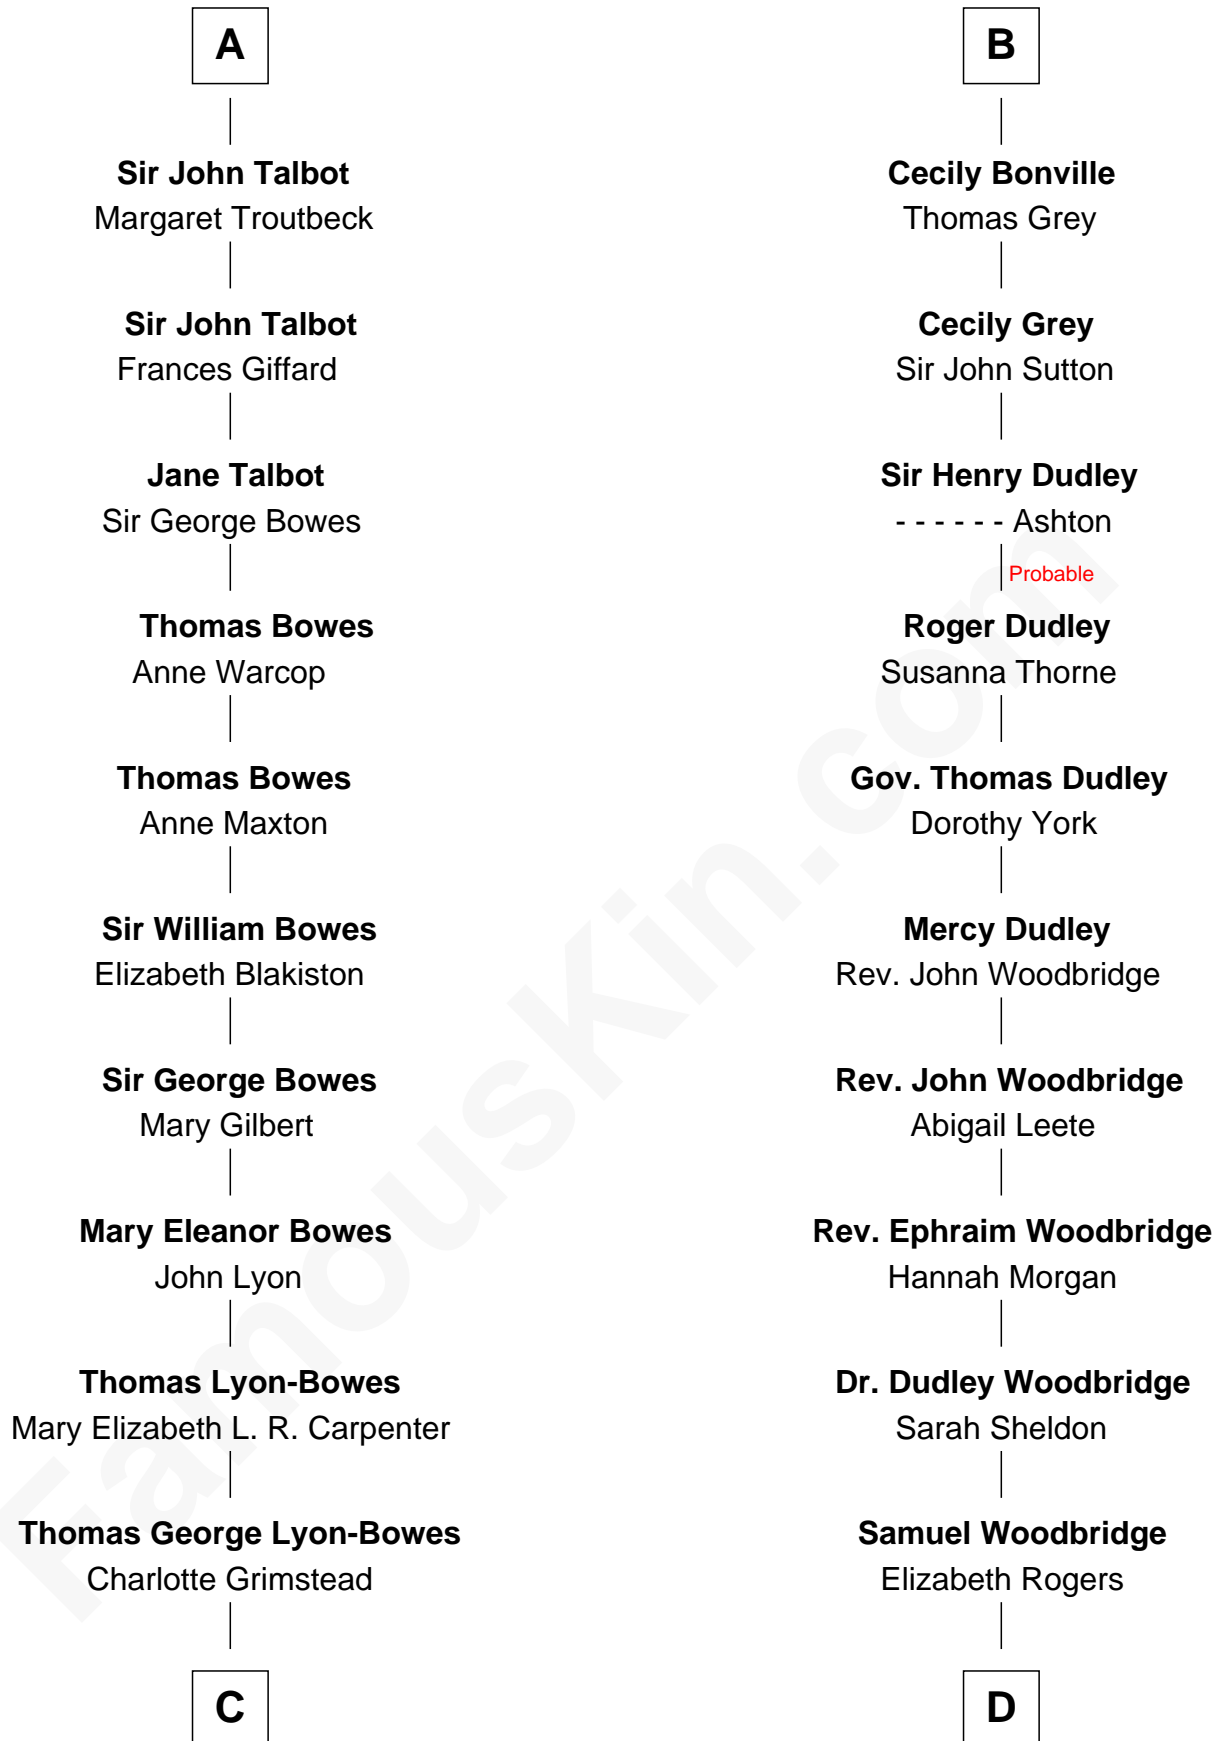

# FamousKin.com Relationship Chart of

**Queen Elizabeth II**

*Queen of the United Kingdom*

20th cousin 1 time removed of

**Humphrey Bogart**

*Movie Actor*

**John de Vaux**

**C**

**Claude Bowes-Lyon**  
Frances Dora Smith

**Claude George Bowes-Lyon**  
Cecilia Nina Cavendish-Bentinck

**Elizabeth Bowes-Lyon**  
George VI, King of the United Kingdom

**Queen Elizabeth II**  
*Queen of the United Kingdom*

**D**

**Charlotte Sophia Woodbridge**  
Dyer Perkins

**Elizabeth Rogers Perkins**  
Harvey Humphrey

**John Perkins Humphrey**  
Frances Dewey Churchill

**Maud Humphrey**  
Dr. Belmont Deforest Bogart

**Humphrey Bogart**  
*Movie Actor*