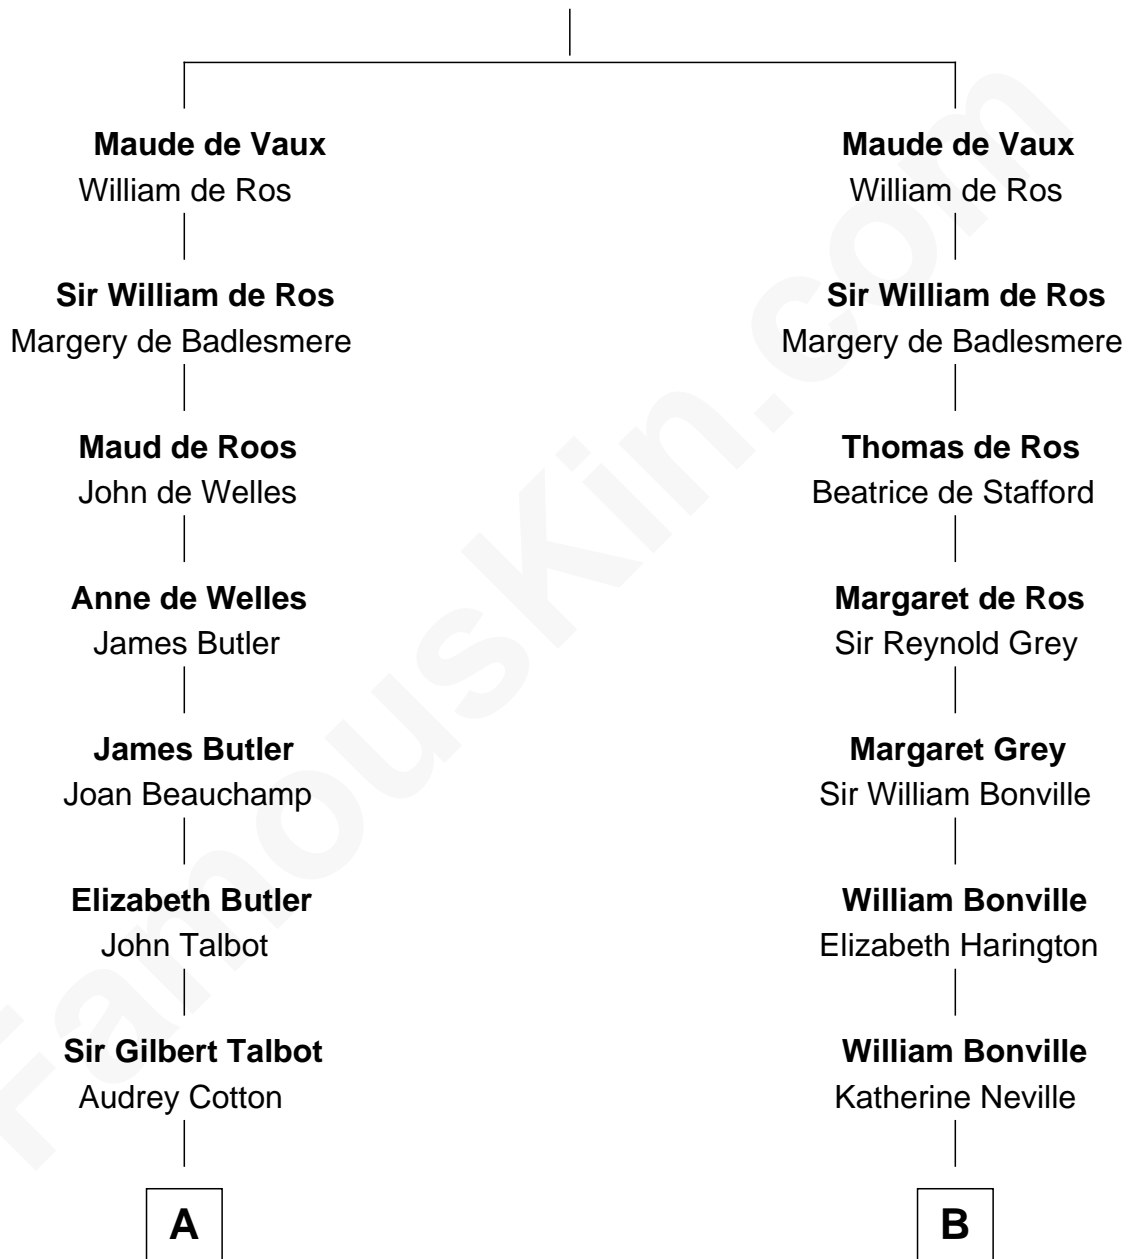

# FamousKin.com Relationship Chart of

**Queen Elizabeth II**

*Queen of the United Kingdom*

20th cousin 1 time removed of

**Humphrey Bogart**

*Movie Actor*

**John de Vaux**

**C**

**Claude Bowes-Lyon**  
Frances Dora Smith

**Claude George Bowes-Lyon**  
Cecilia Nina Cavendish-Bentinck

**Elizabeth Bowes-Lyon**  
George VI, King of the United Kingdom

**Queen Elizabeth II**  
*Queen of the United Kingdom*

**D**

**Charlotte Sophia Woodbridge**  
Dyer Perkins

**Elizabeth Rogers Perkins**  
Harvey Humphrey

**John Perkins Humphrey**  
Frances Dewey Churchill

**Maud Humphrey**  
Dr. Belmont Deforest Bogart

**Humphrey Bogart**  
*Movie Actor*