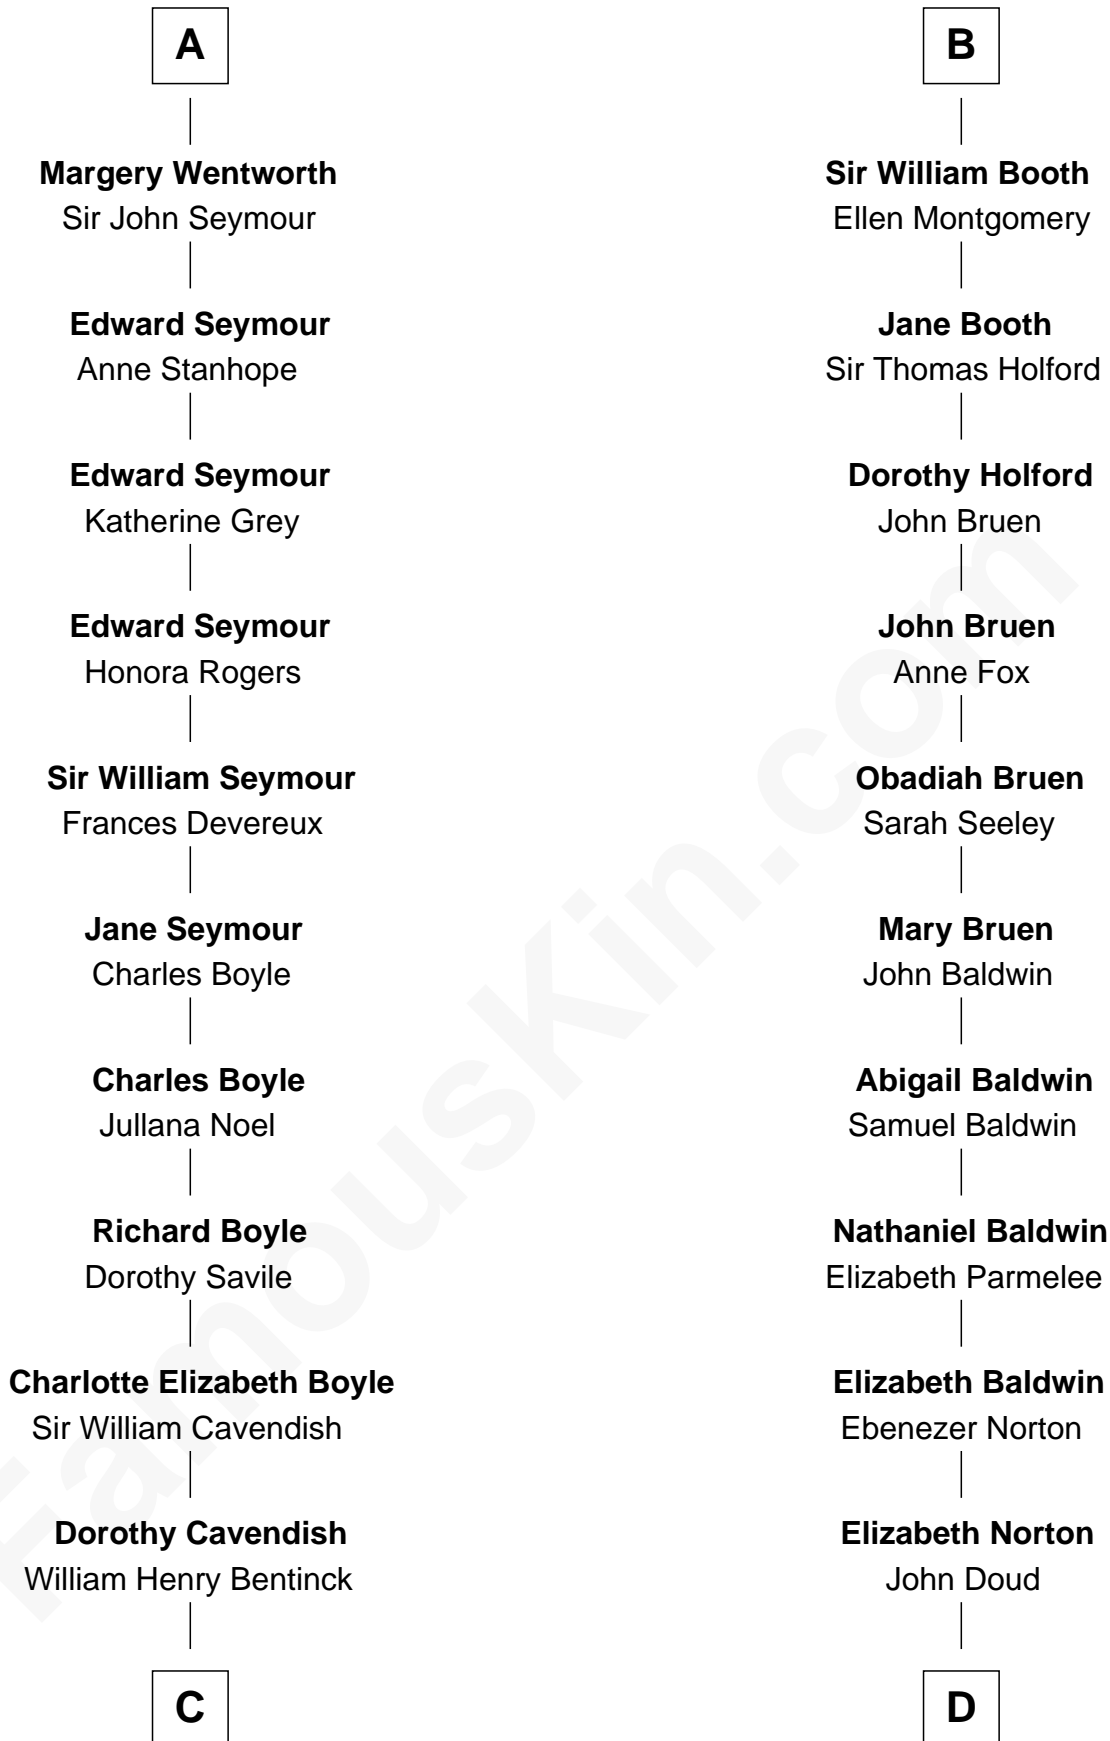

FamousKin.com Relationship Chart of

Queen Elizabeth II

Queen of the United Kingdom

21st cousin of

Humphrey Bogart

Movie Actor

C

Charles Augustus Cavendish-Bentinck

Anne Wellesley

Rev. Charles William Cavendish-Bentinck

Caroline Louisa Burnaby

Cecilia Nina Cavendish-Bentinck

Claude George Bowes-Lyon

Elizabeth Bowes-Lyon

George VI, King of the United Kingdom

Queen Elizabeth II

Queen of the United Kingdom

D

Rachel Doud

Jonathan Humphrey

Harvey Humphrey

Elizabeth Rogers Perkins

John Perkins Humphrey

Frances Dewey Churchill