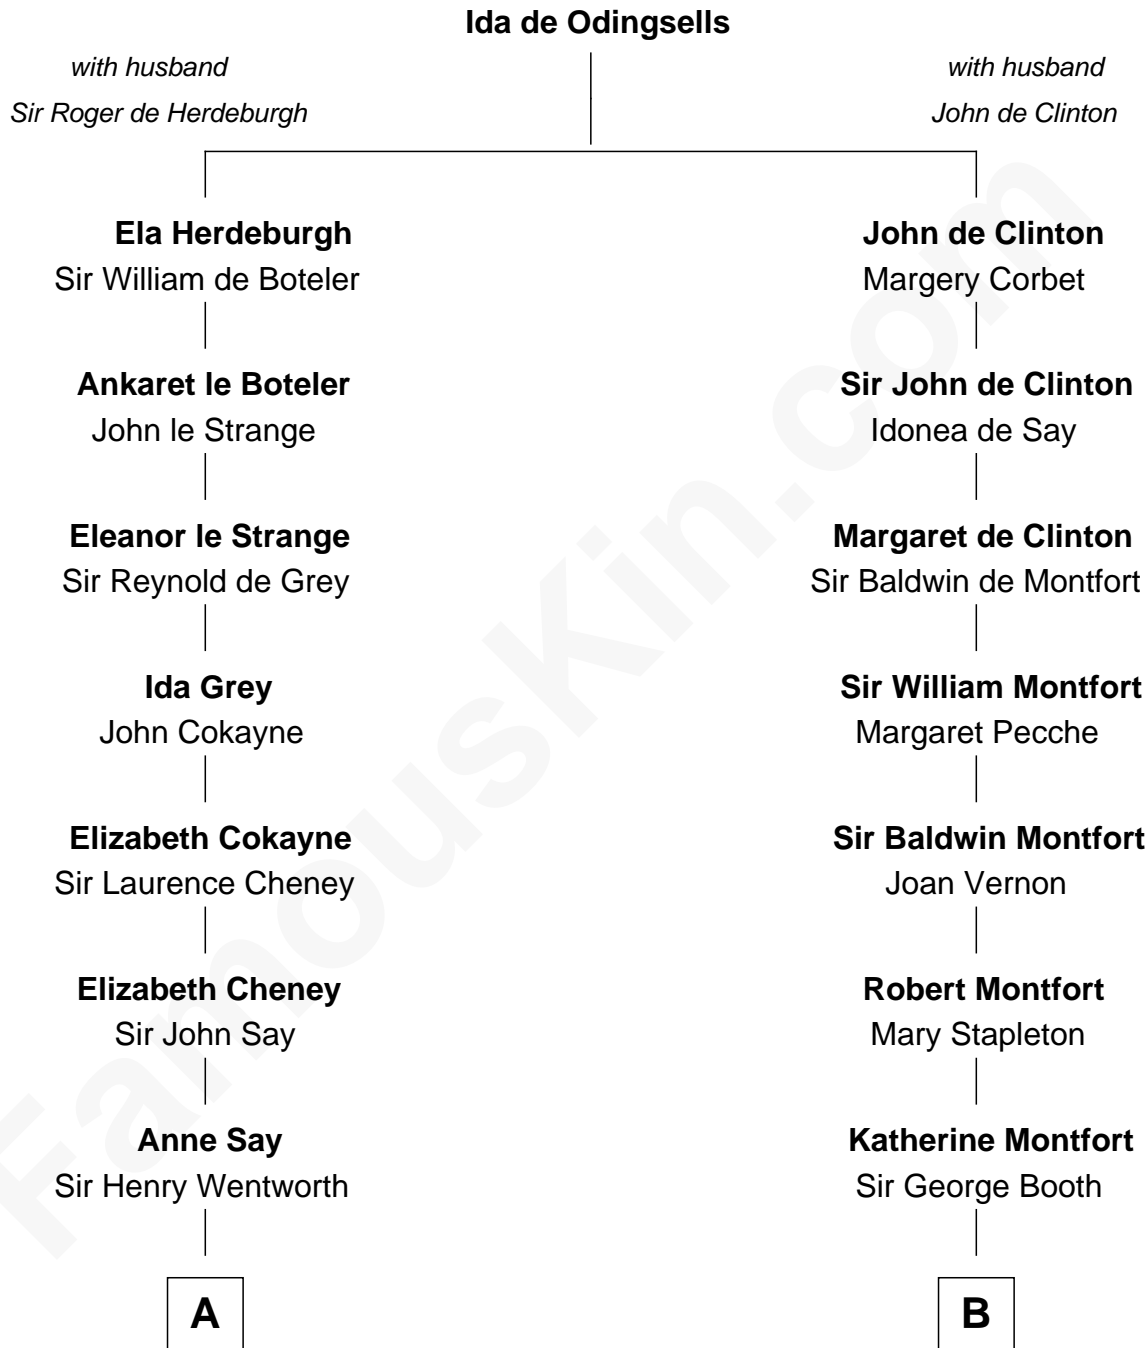

FamousKin.com Relationship Chart of

Queen Elizabeth II

Queen of the United Kingdom

21st cousin of

Humphrey Bogart

Movie Actor

C

Charles Augustus Cavendish-Bentinck

Anne Wellesley

Rev. Charles William Cavendish-Bentinck

Caroline Louisa Burnaby

Cecilia Nina Cavendish-Bentinck

Claude George Bowes-Lyon

Elizabeth Bowes-Lyon

George VI, King of the United Kingdom

Queen Elizabeth II

Queen of the United Kingdom

D

Rachel Doud

Jonathan Humphrey

Harvey Humphrey

Elizabeth Rogers Perkins

John Perkins Humphrey

Frances Dewey Churchill