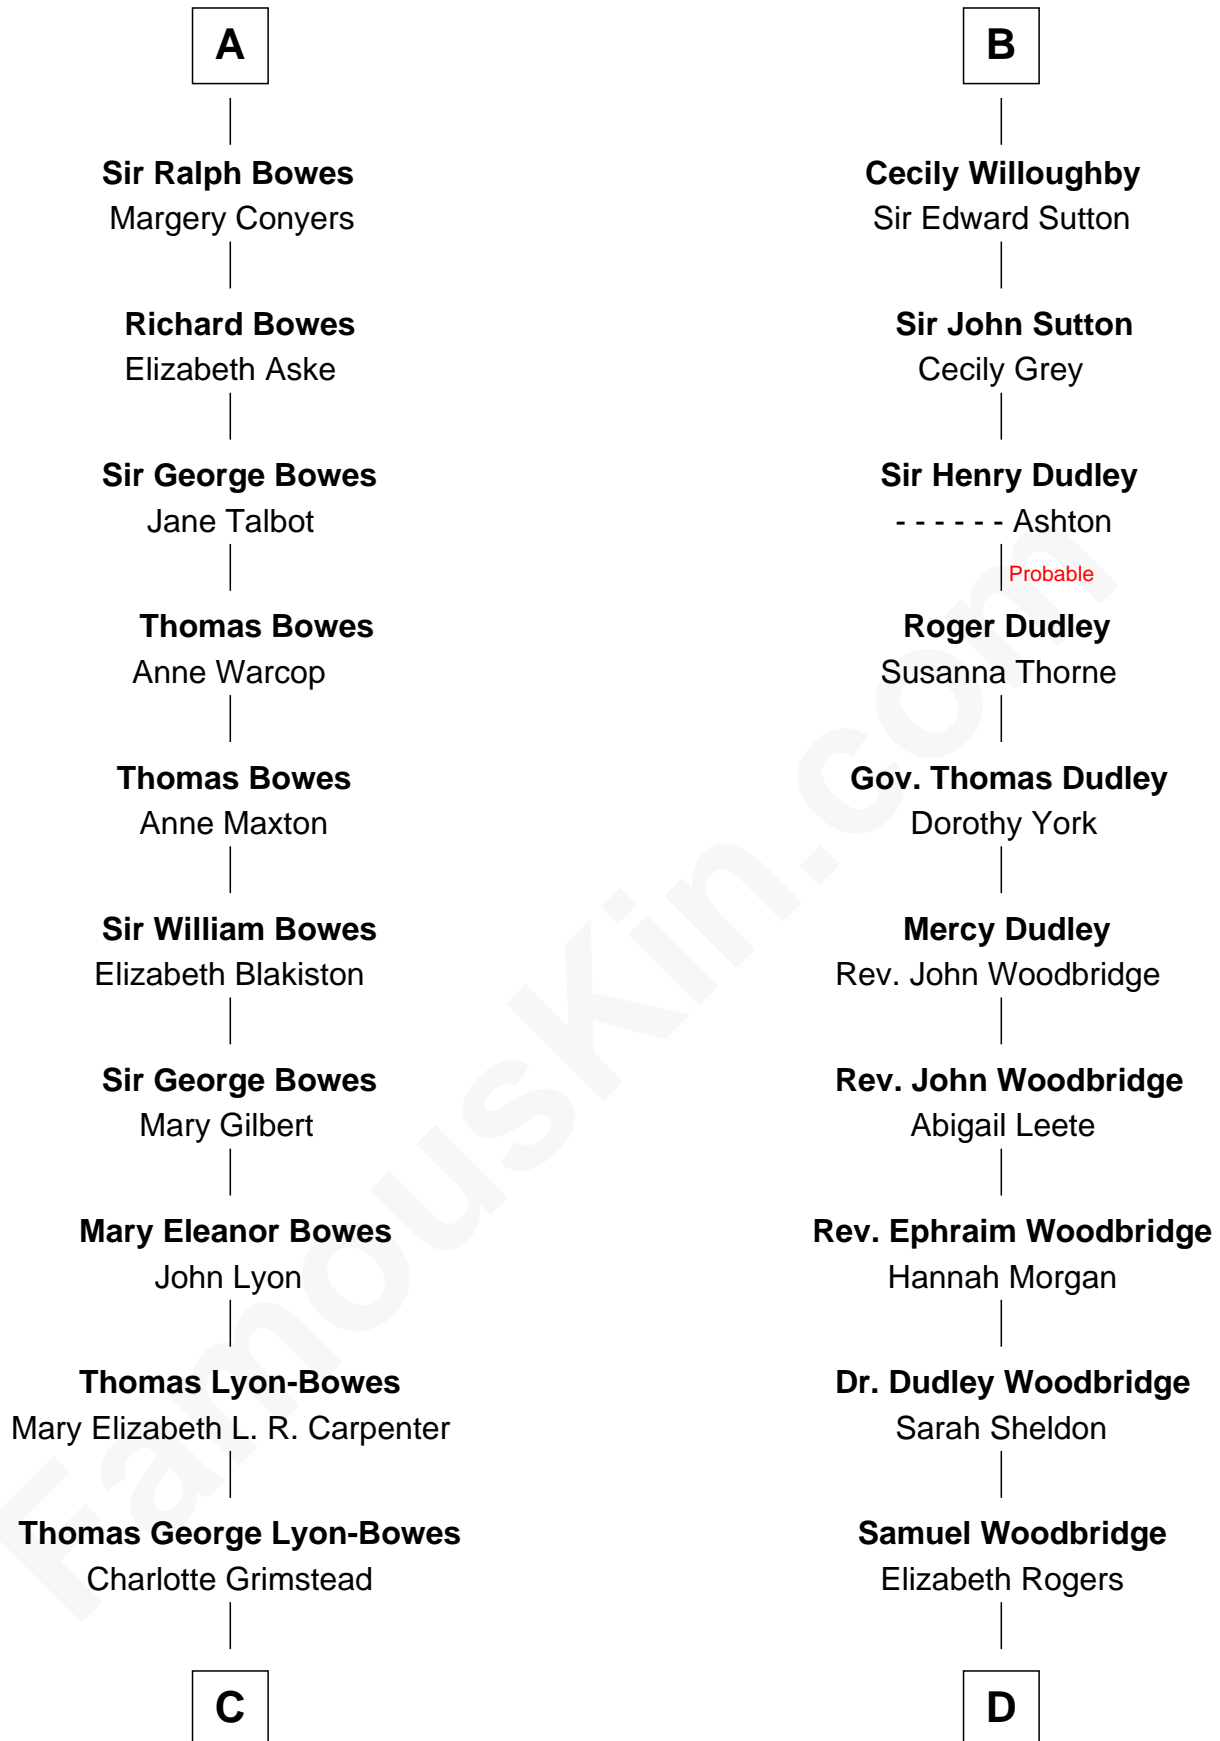

FamousKin.com Relationship Chart of

Queen Elizabeth II

Queen of the United Kingdom

20th cousin 1 time removed of

Humphrey Bogart

Movie Actor

William Longespee

Idoine de Camville

C

Claude Bowes-Lyon
Frances Dora Smith

Claude George Bowes-Lyon
Cecilia Nina Cavendish-Bentinck

Elizabeth Bowes-Lyon
George VI, King of the United Kingdom

Queen Elizabeth II
Queen of the United Kingdom

D

Charlotte Sophia Woodbridge
Dyer Perkins