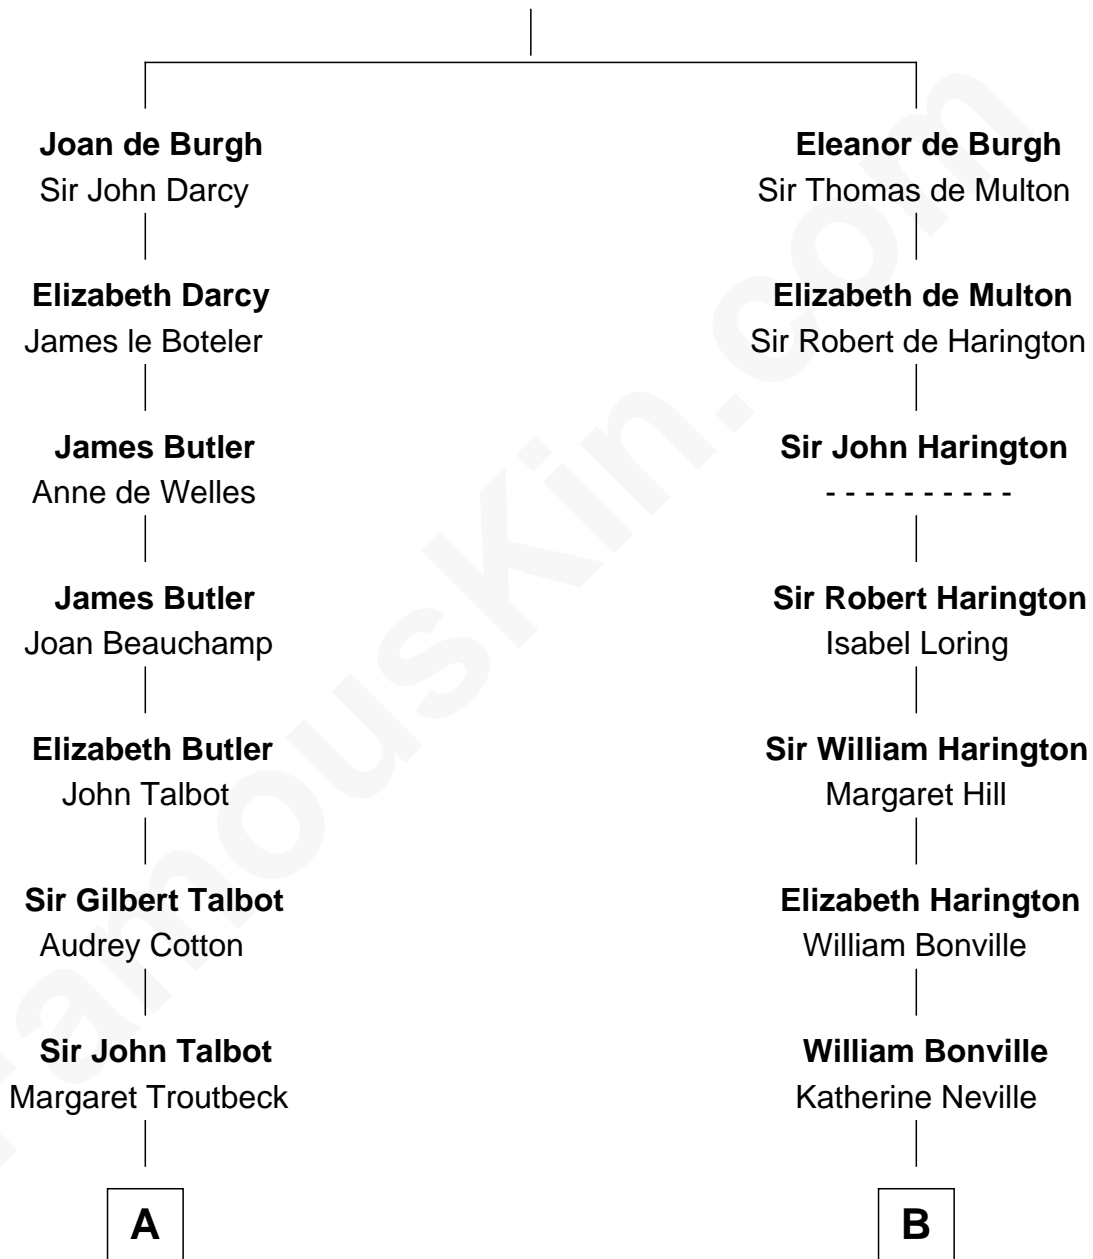

FamousKin.com Relationship Chart of

Queen Elizabeth II

Queen of the United Kingdom

19th cousin 2 times removed of

Humphrey Bogart

Movie Actor

Sir Richard de Burgh

Margaret - - - - -

C

Claude George Bowes-Lyon
Cecilia Nina Cavendish-Bentinck

Elizabeth Bowes-Lyon
George VI, King of the United Kingdom

Queen Elizabeth II
Queen of the United Kingdom

D

Charlotte Sophia Woodbridge
Dyer Perkins