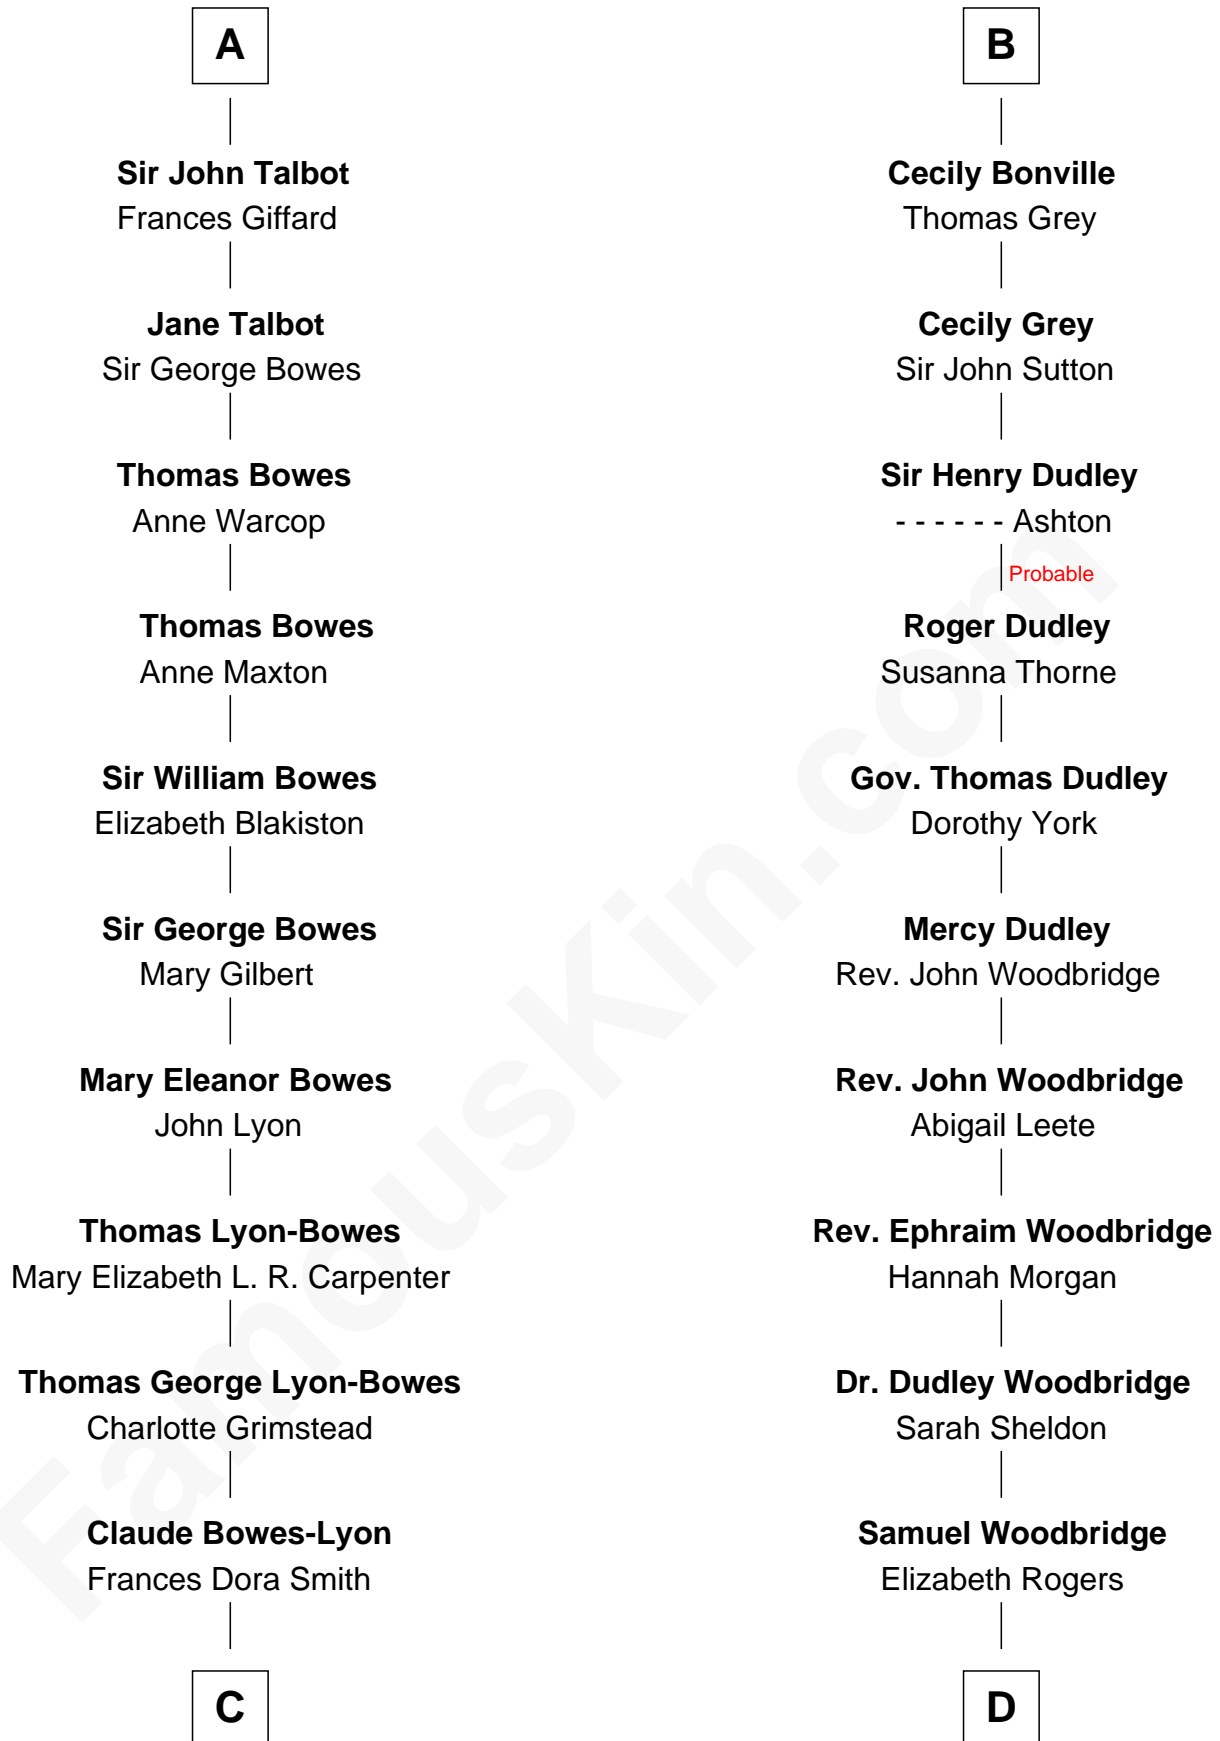

FamousKin.com Relationship Chart of

Queen Elizabeth II

Queen of the United Kingdom

19th cousin 2 times removed of

Humphrey Bogart

Movie Actor

Sir Richard de Burgh

Margaret - - - - -

C

Claude George Bowes-Lyon
Cecilia Nina Cavendish-Bentinck

Elizabeth Bowes-Lyon
George VI, King of the United Kingdom

Queen Elizabeth II
Queen of the United Kingdom

D

Charlotte Sophia Woodbridge
Dyer Perkins