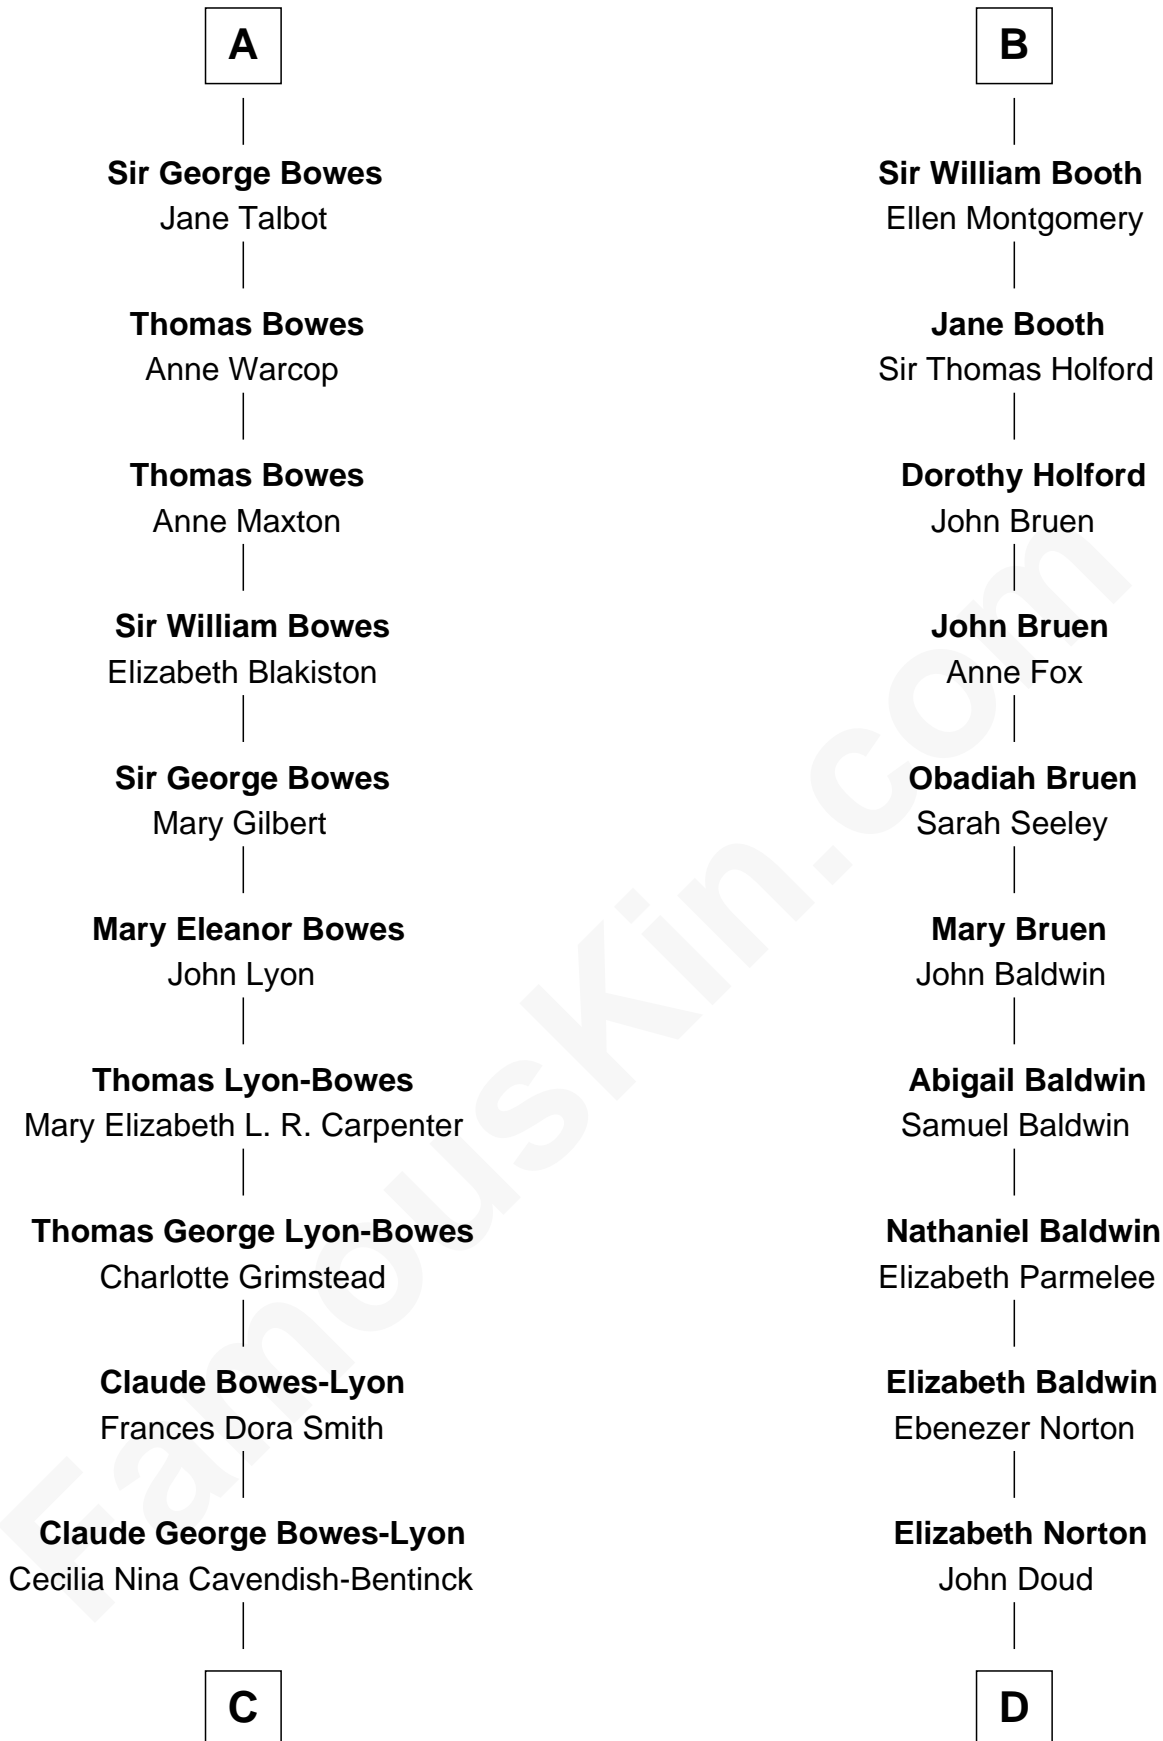

# FamousKin.com Relationship Chart of

**Queen Elizabeth II**

*Queen of the United Kingdom*

18th cousin 3 times removed of

**Humphrey Bogart**

*Movie Actor*

**Guy de Beauchamp**

Alice de Toeni

Sir Geoffrey de Say

**Idonea de Say**

Sir John de Clinton

**Margaret de Clinton**

Sir Baldwin de Montfort

**Sir William Montfort**

Margaret Pecche

**Sir Baldwin Montfort**

Joan Vernon

**Robert Montfort**

Mary Stapleton

**Katherine Montfort**

Sir George Booth

**B**

**C**

**Elizabeth Bowes-Lyon**

George VI, King of the United Kingdom

**Queen Elizabeth II**

*Queen of the United Kingdom*

**D**

**Rachel Doud**

Jonathan Humphrey

**Harvey Humphrey**

Elizabeth Rogers Perkins