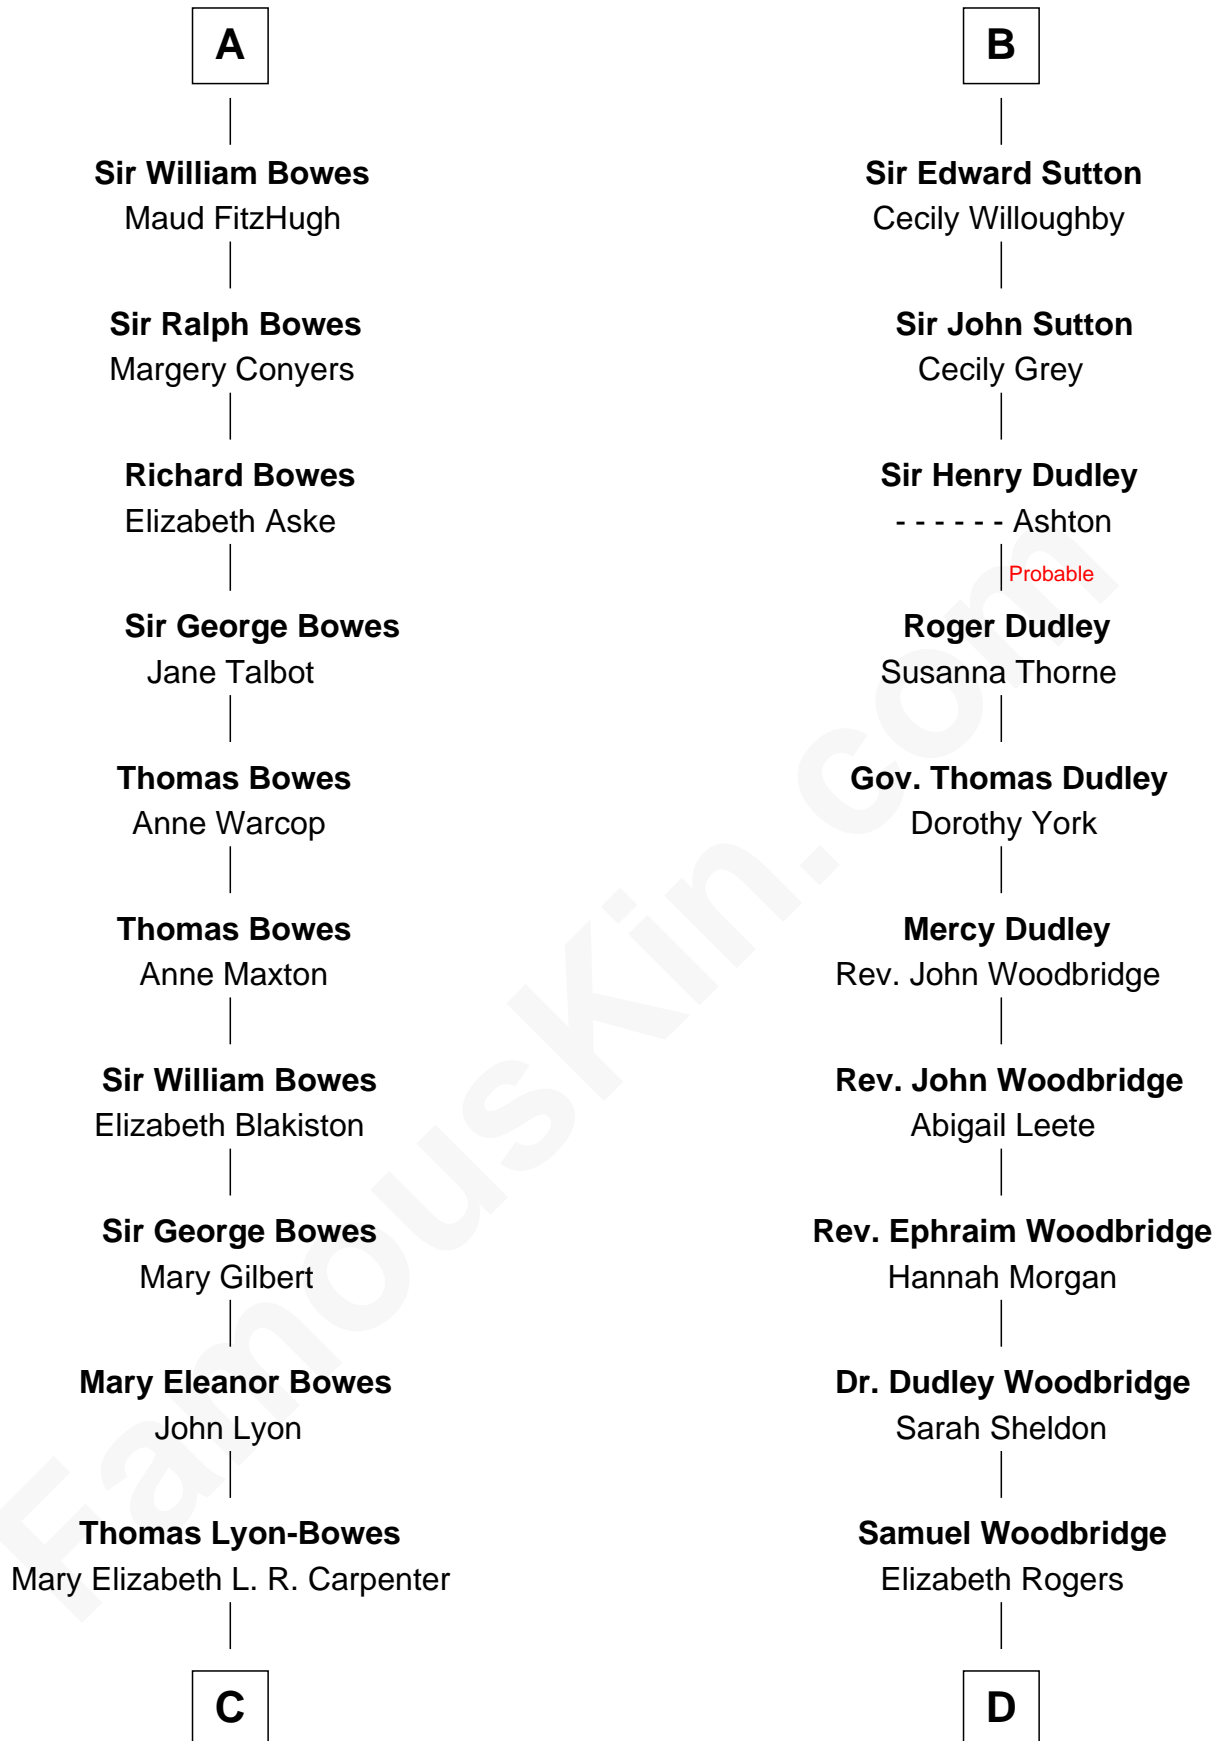

FamousKin.com Relationship Chart of

Queen Elizabeth II

Queen of the United Kingdom

21st cousin of

Humphrey Bogart

Movie Actor

Sir William de Ferrers

Agnes of Chester

C

Thomas George Lyon-Bowes

Charlotte Grimstead

Claude Bowes-Lyon

Frances Dora Smith

Claude George Bowes-Lyon

Cecilia Nina Cavendish-Bentinck

Elizabeth Bowes-Lyon

George VI, King of the United Kingdom

Queen Elizabeth II

Queen of the United Kingdom

D

Charlotte Sophia Woodbridge

Dyer Perkins

Elizabeth Rogers Perkins

Harvey Humphrey