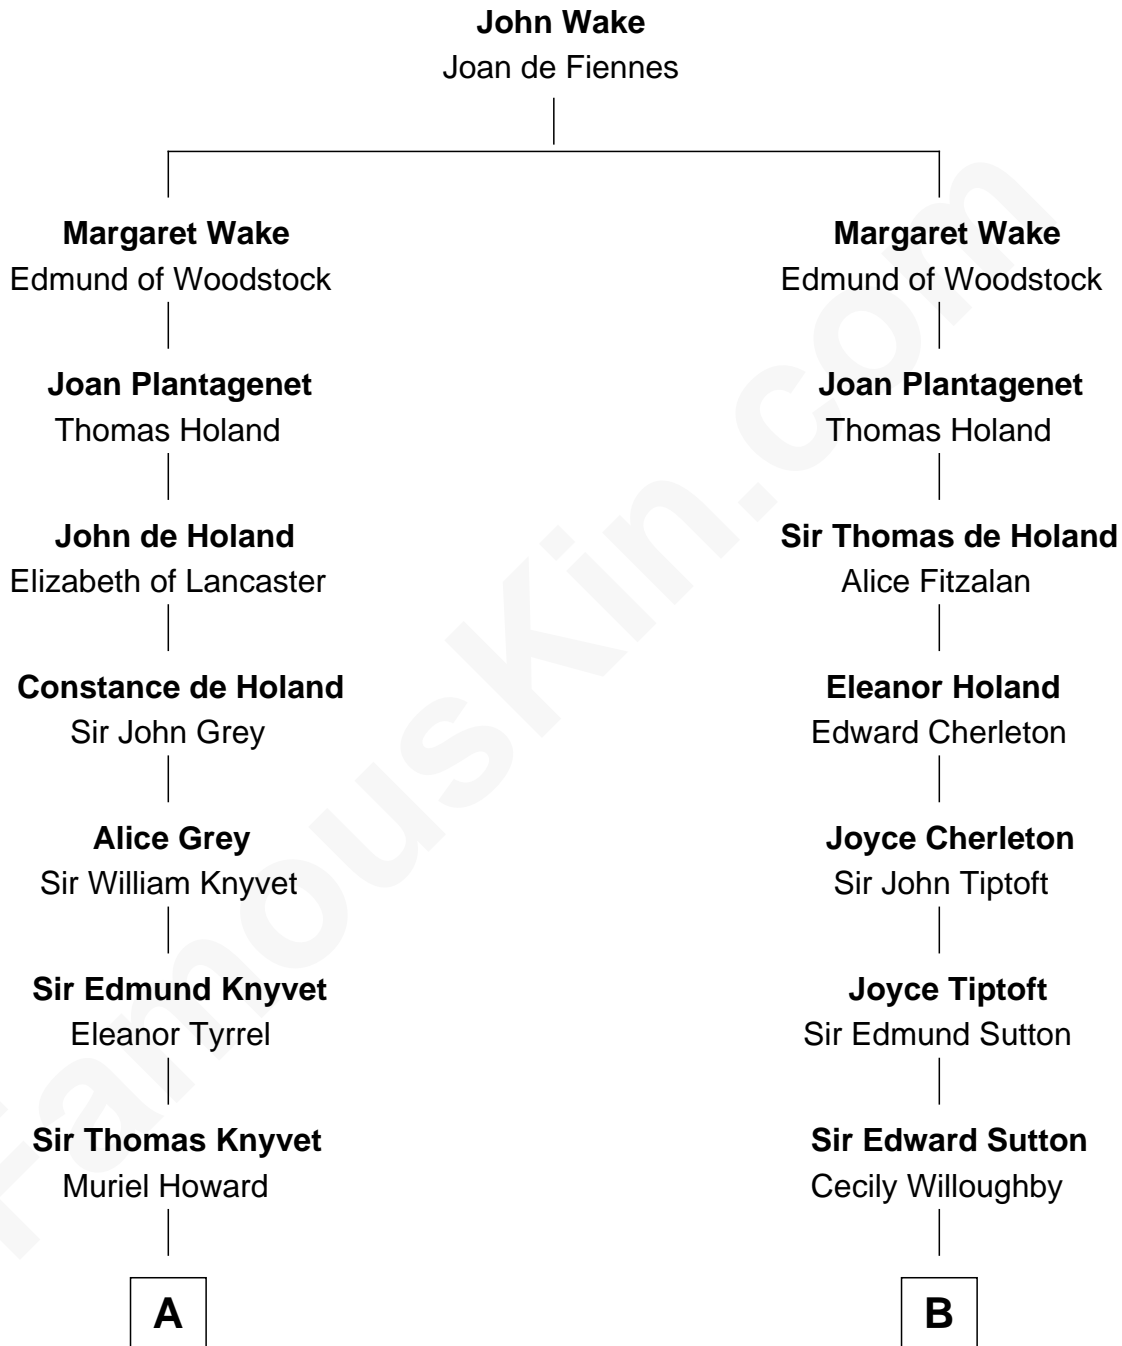

FamousKin.com Relationship Chart of

Queen Elizabeth II

Queen of the United Kingdom

20th cousin 1 time removed of

Humphrey Bogart

Movie Actor

C

Charles Augustus Cavendish-Bentinck

Anne Wellesley

Rev. Charles William Cavendish-Bentinck

Caroline Louisa Burnaby

Cecilia Nina Cavendish-Bentinck

Claude George Bowes-Lyon

Elizabeth Bowes-Lyon

George VI, King of the United Kingdom

Queen Elizabeth II

Queen of the United Kingdom

D

Elizabeth Rogers Perkins

Harvey Humphrey

John Perkins Humphrey

Frances Dewey Churchill

Maud Humphrey

Dr. Belmont Deforest Bogart