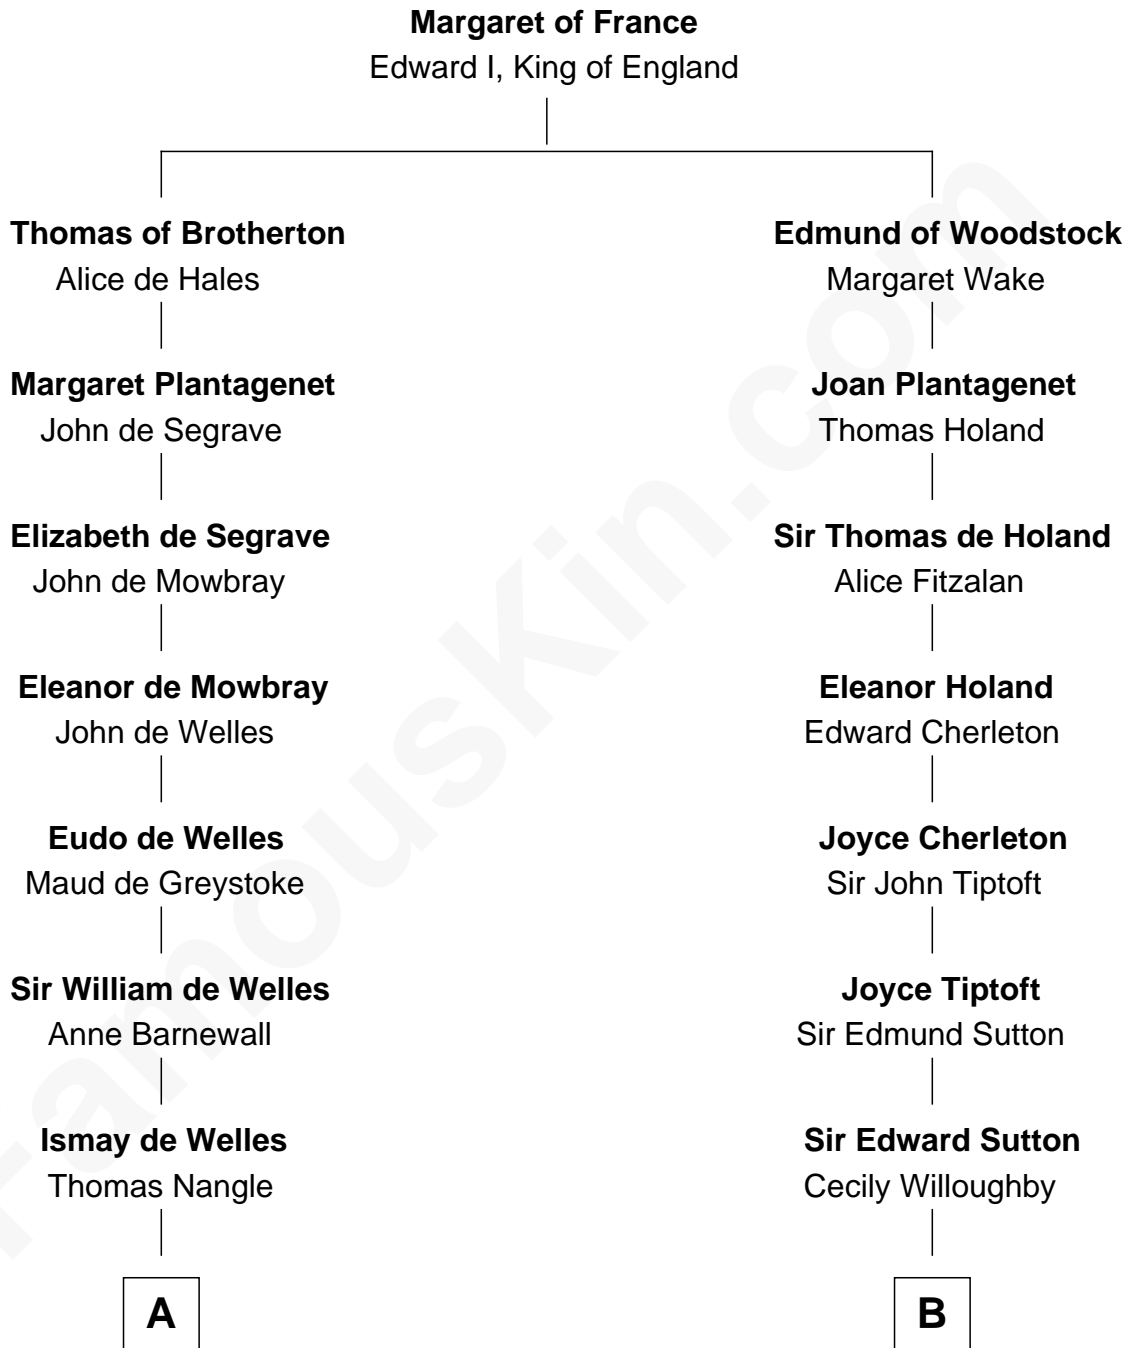

FamousKin.com Relationship Chart of

Queen Elizabeth II

Queen of the United Kingdom

20th cousin of

Humphrey Bogart

Movie Actor

C

Rev. Charles William Cavendish-Bentinck

Caroline Louisa Burnaby

Cecilia Nina Cavendish-Bentinck

Claude George Bowes-Lyon

Elizabeth Bowes-Lyon

George VI, King of the United Kingdom

Queen Elizabeth II

Queen of the United Kingdom

D