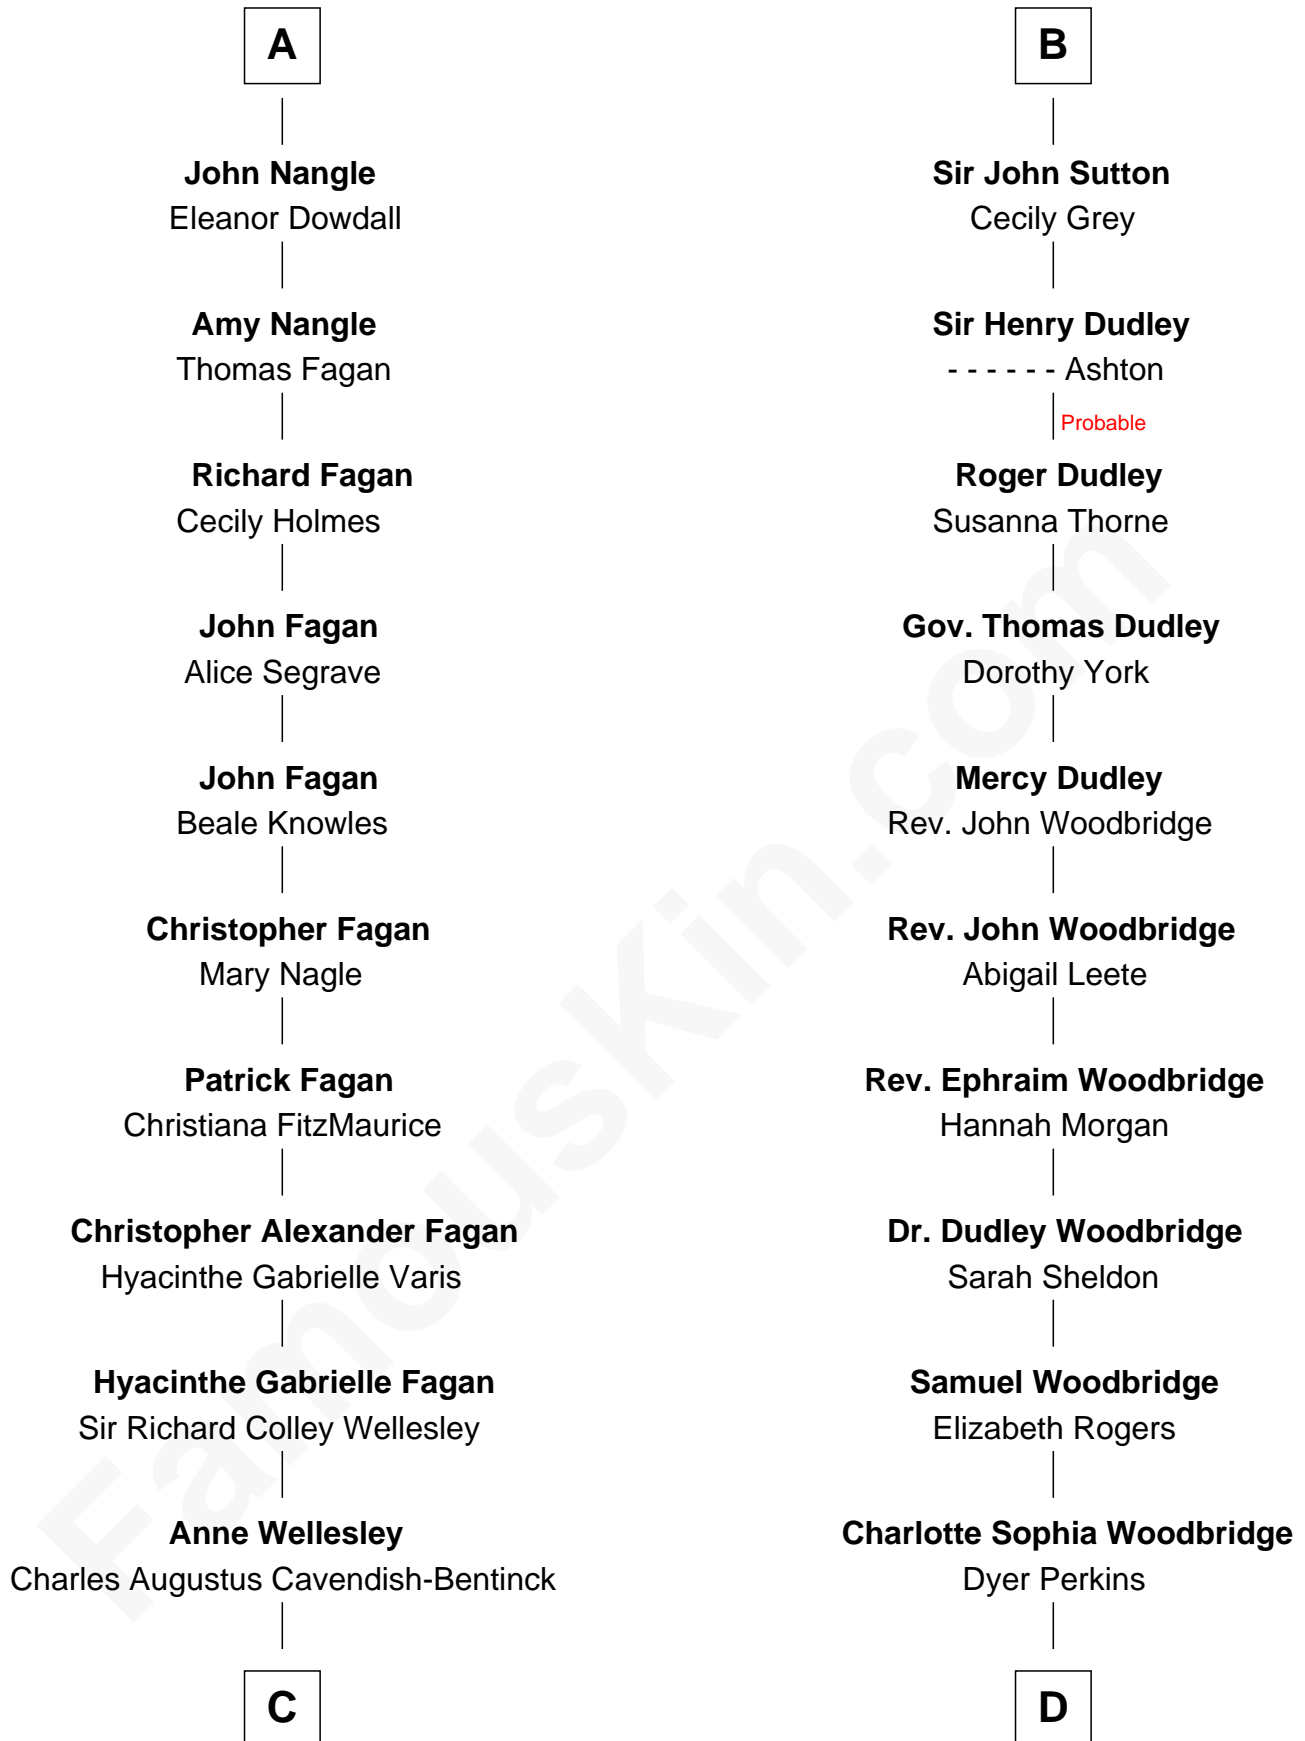

FamousKin.com Relationship Chart of

Queen Elizabeth II

Queen of the United Kingdom

20th cousin of

Humphrey Bogart

Movie Actor

C

Rev. Charles William Cavendish-Bentinck

Caroline Louisa Burnaby

Cecilia Nina Cavendish-Bentinck

Claude George Bowes-Lyon

Elizabeth Bowes-Lyon

George VI, King of the United Kingdom

Queen Elizabeth II

Queen of the United Kingdom

D