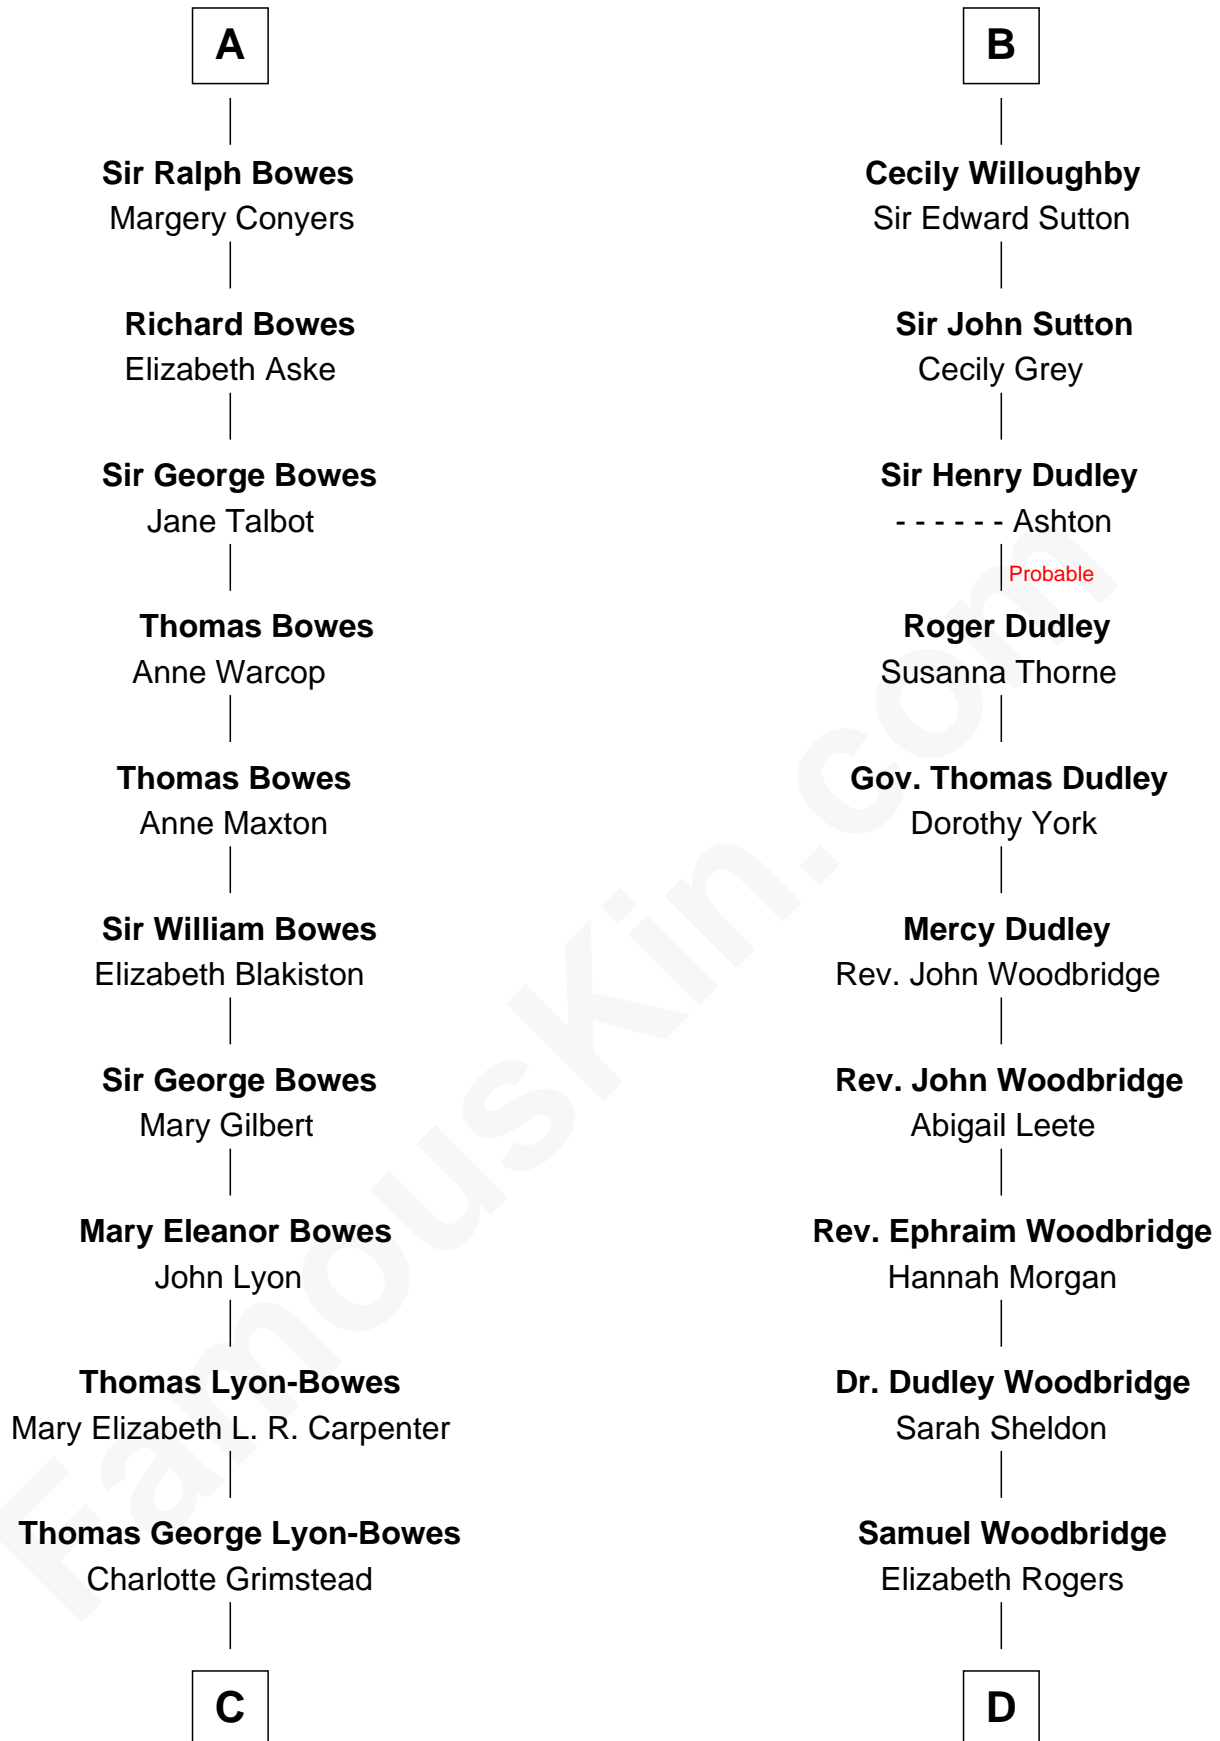

FamousKin.com Relationship Chart of

Queen Elizabeth II

Queen of the United Kingdom

20th cousin 1 time removed of

Humphrey Bogart

Movie Actor

Henry de Audley
Bertrade de Mainwaring

Sir James de Audley
Ela Longespee

Sir Hugh I de Audley
Iseult de Mortimer

Alice de Audley
Sir Ralph de Greystoke

Sir William de Greystoke
Joan FitzHenry

Sir Ralph de Greystoke
Katherine de Clifford

Joan de Greystoke
Sir William Bowes

Sir William Bowes
Maud FitzHugh

A

Sir James de Audley
Ela Longespee

Sir Hugh I de Audley
Iseult de Mortimer

Alice de Audley
Sir Ralph de Neville

Sir John de Neville
Maude de Percy

Sir Ralph Neville
Joan Beaufort

Katherine Neville
Sir Thomas Strangeways

Joan Strangeways
Sir William Willoughby

B

C

Claude Bowes-Lyon
Frances Dora Smith

Claude George Bowes-Lyon
Cecilia Nina Cavendish-Bentinck

Elizabeth Bowes-Lyon
George VI, King of the United Kingdom

Queen Elizabeth II
Queen of the United Kingdom