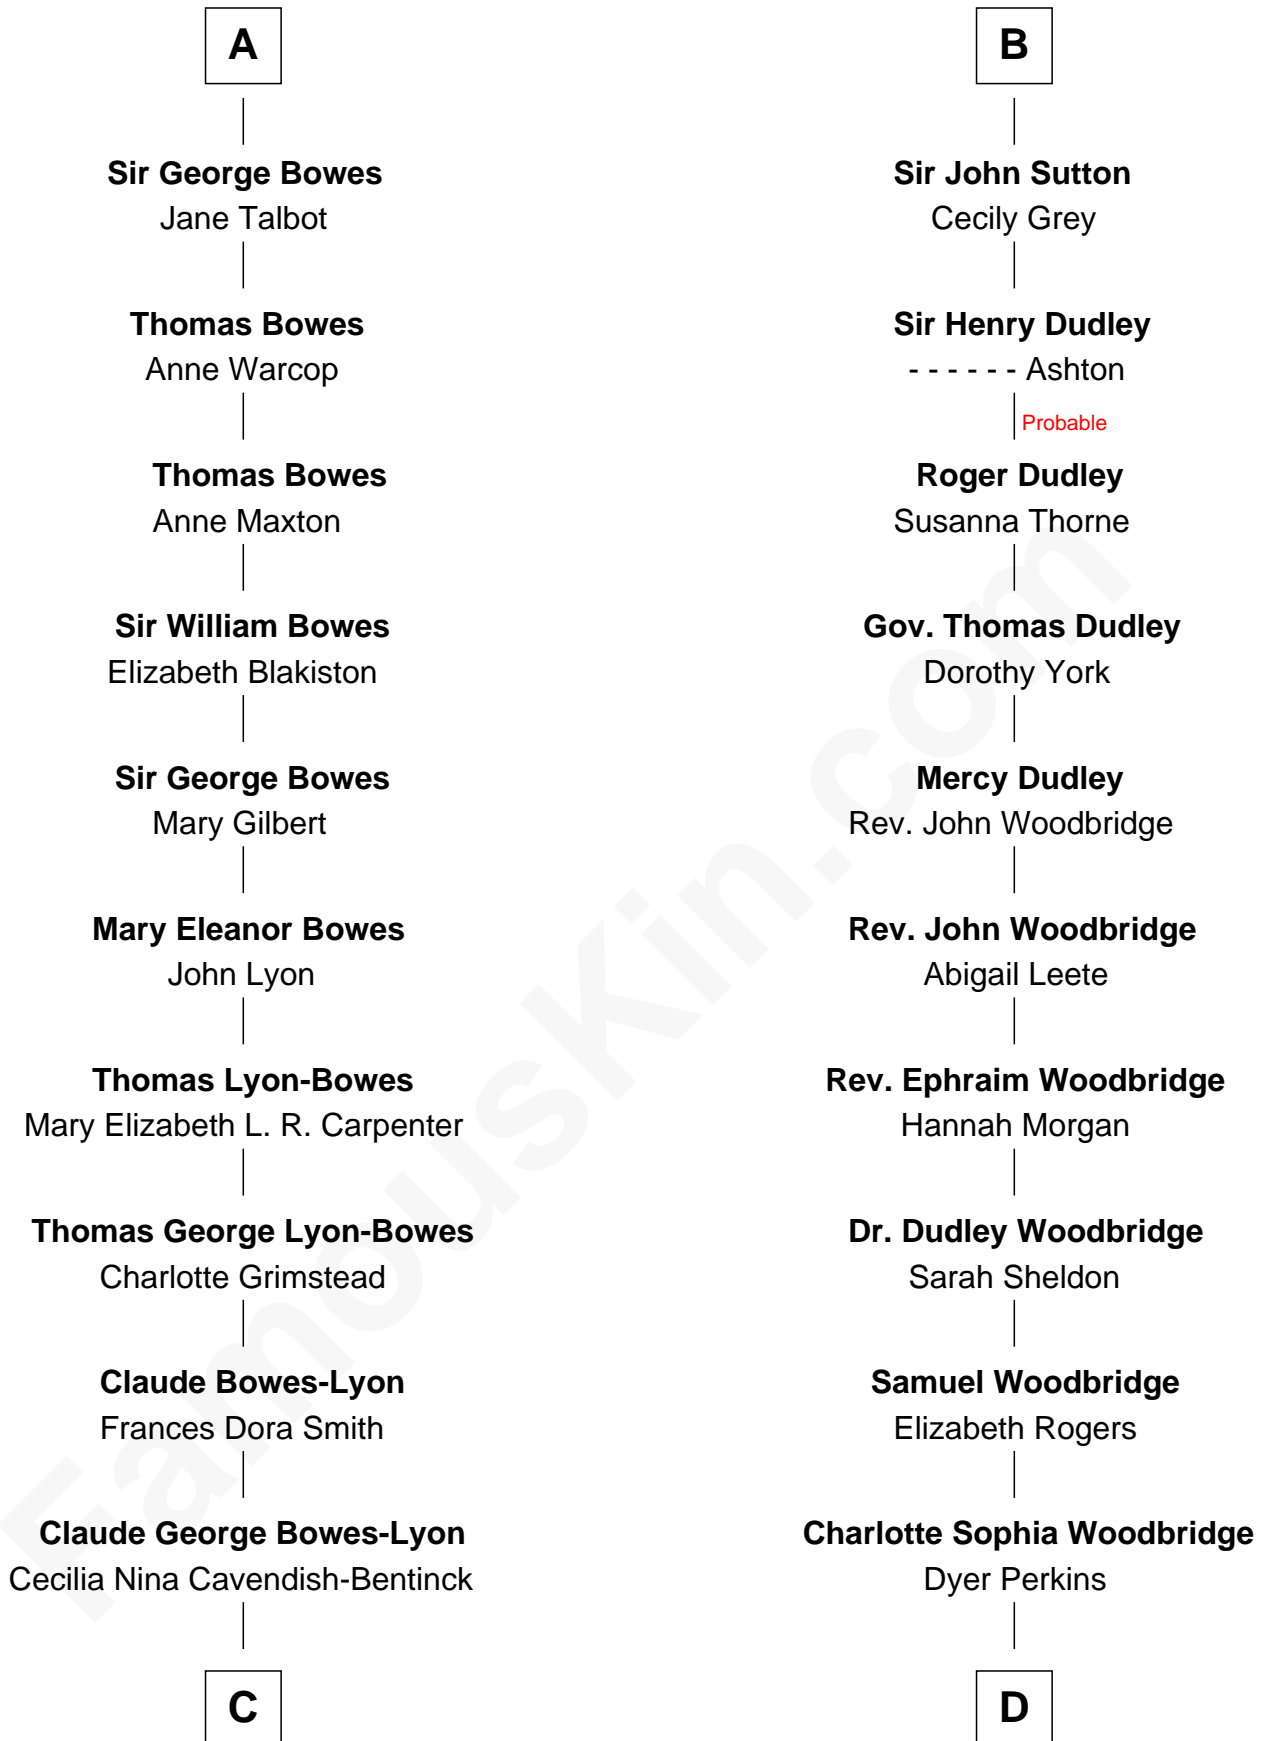

# FamousKin.com Relationship Chart of

**Queen Elizabeth II**

*Queen of the United Kingdom*

18th cousin 2 times removed of

**Humphrey Bogart**

*Movie Actor*

**Richard Fitzalan**

Alice de Saluzzo

**C**

**Elizabeth Bowes-Lyon**  
George VI, King of the United Kingdom

**Queen Elizabeth II**  
*Queen of the United Kingdom*

**D**

**Elizabeth Rogers Perkins**  
Harvey Humphrey

**John Perkins Humphrey**  
Frances Dewey Churchill