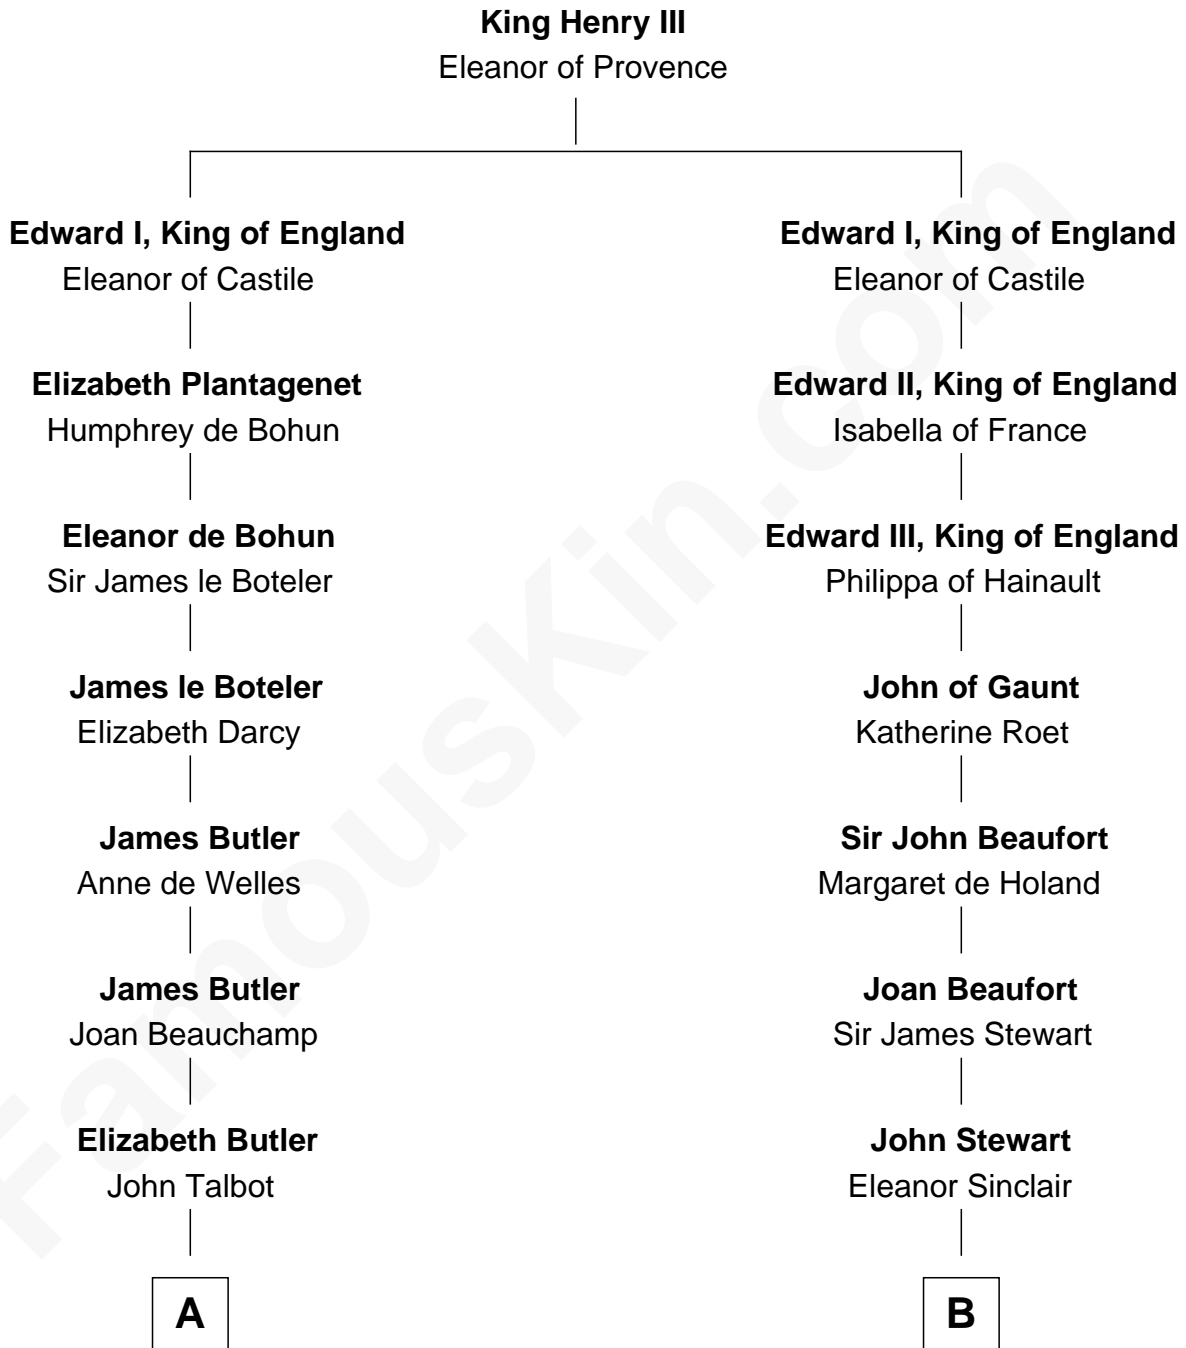

FamousKin.com

Relationship Chart of

Queen Elizabeth II

Queen of the United Kingdom

14th cousin 7 times removed of

Patrick Henry

1st and 6th Governor of Virginia

C

Thomas George Lyon-Bowes

Charlotte Grimstead

Claude Bowes-Lyon

Frances Dora Smith

Claude George Bowes-Lyon

Cecilia Nina Cavendish-Bentinck

Elizabeth Bowes-Lyon

George VI, King of the United Kingdom

Queen Elizabeth II

Queen of the United Kingdom

FamousKin.com