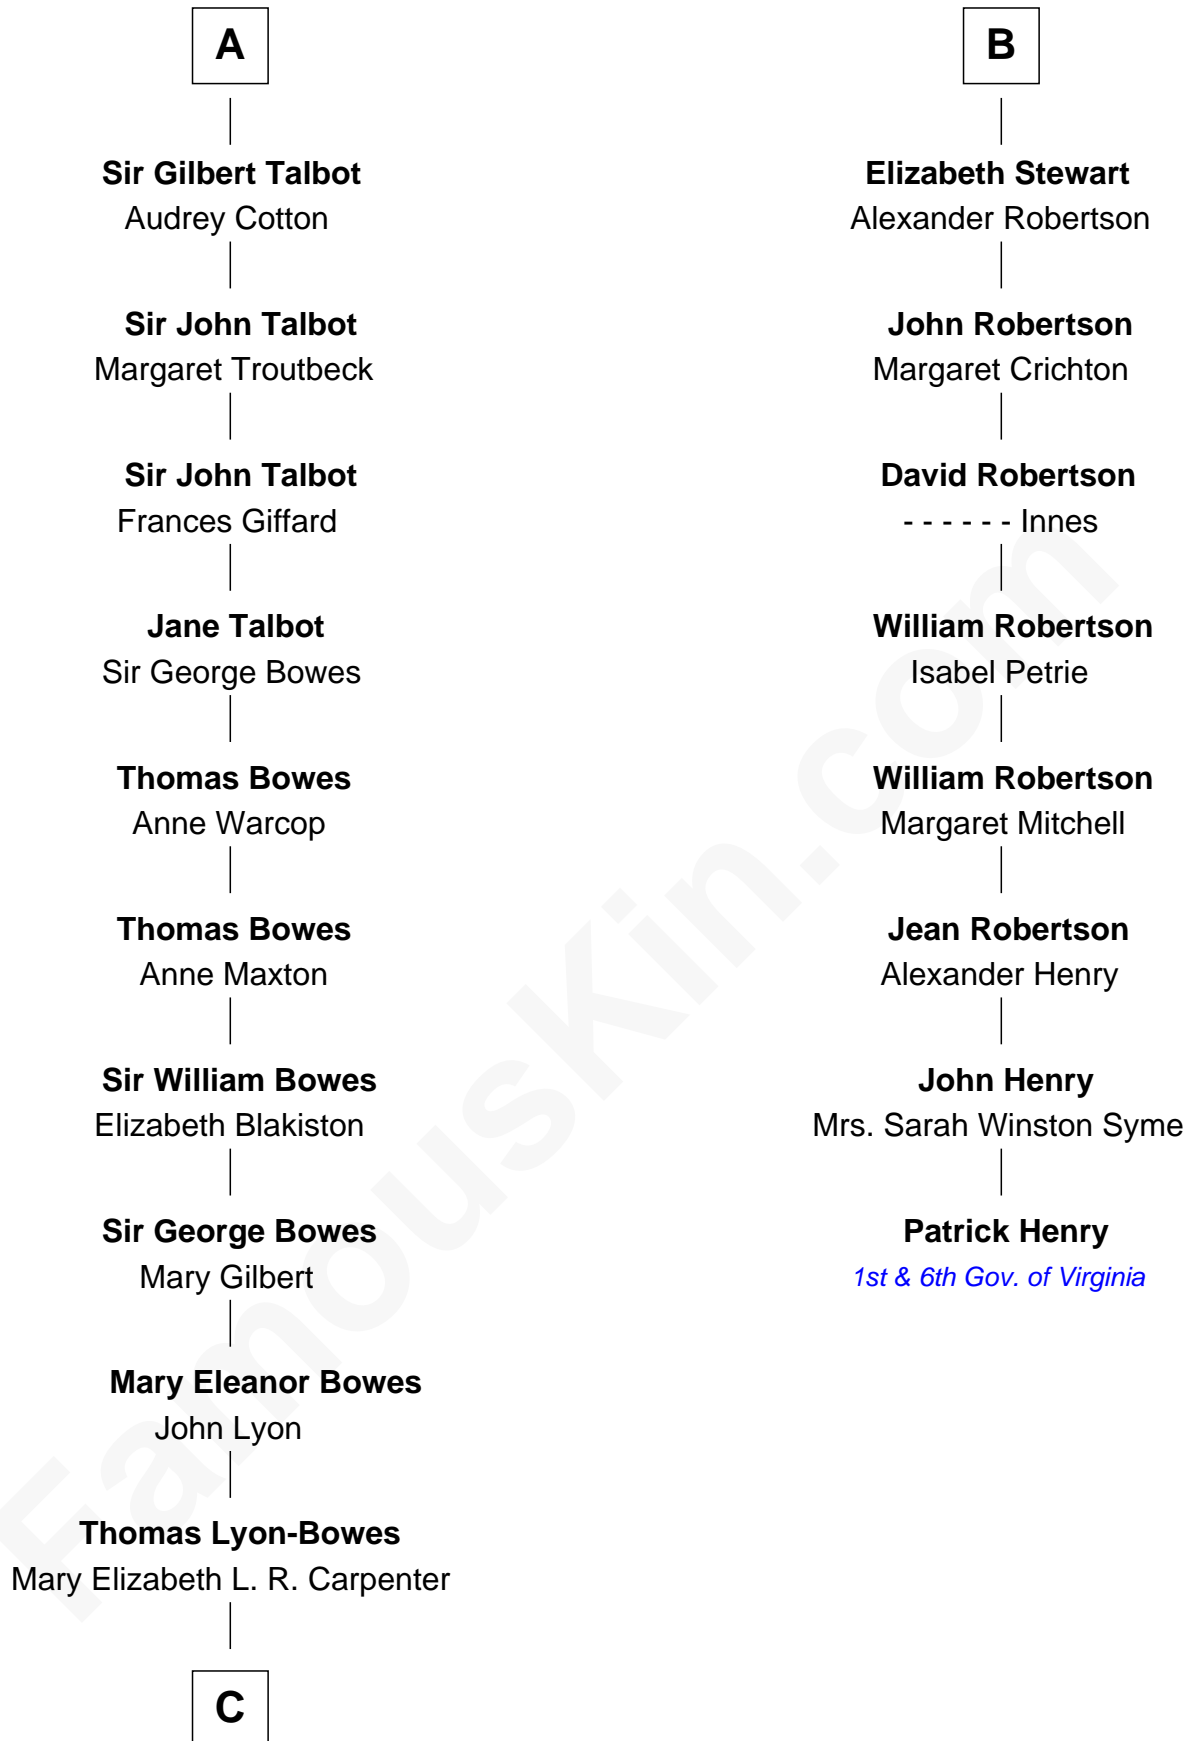

FamousKin.com

Relationship Chart of

Queen Elizabeth II

Queen of the United Kingdom

14th cousin 7 times removed of

Patrick Henry

1st and 6th Governor of Virginia

C

Thomas George Lyon-Bowes

Charlotte Grimstead

Claude Bowes-Lyon

Frances Dora Smith

Claude George Bowes-Lyon

Cecilia Nina Cavendish-Bentinck

Elizabeth Bowes-Lyon

George VI, King of the United Kingdom