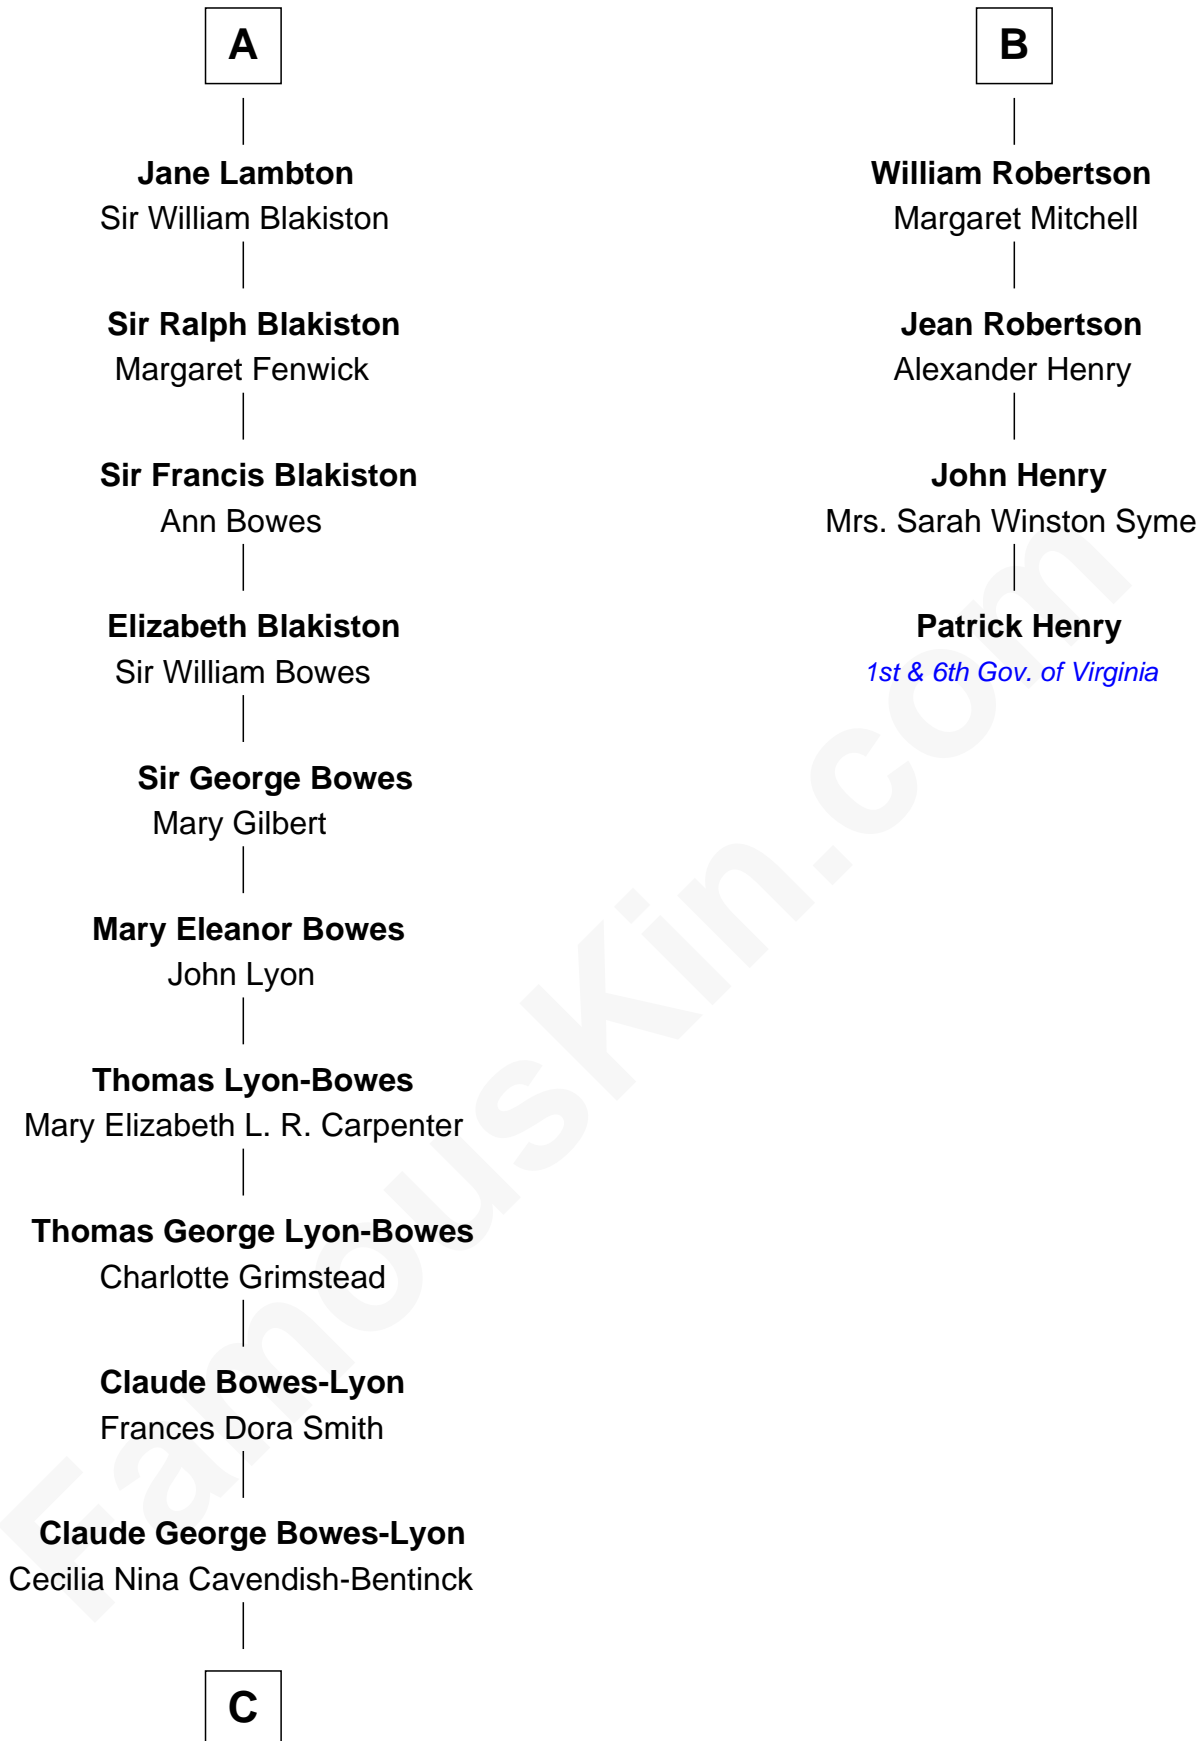

# FamousKin.com Relationship Chart of

**Queen Elizabeth II**

*Queen of the United Kingdom*

10th cousin 8 times removed of

**Patrick Henry**

*1st and 6th Governor of Virginia*

**C**

**Elizabeth Bowes-Lyon**

George VI, King of the United Kingdom

**Queen Elizabeth II**

*Queen of the United Kingdom*

FamousKin.com