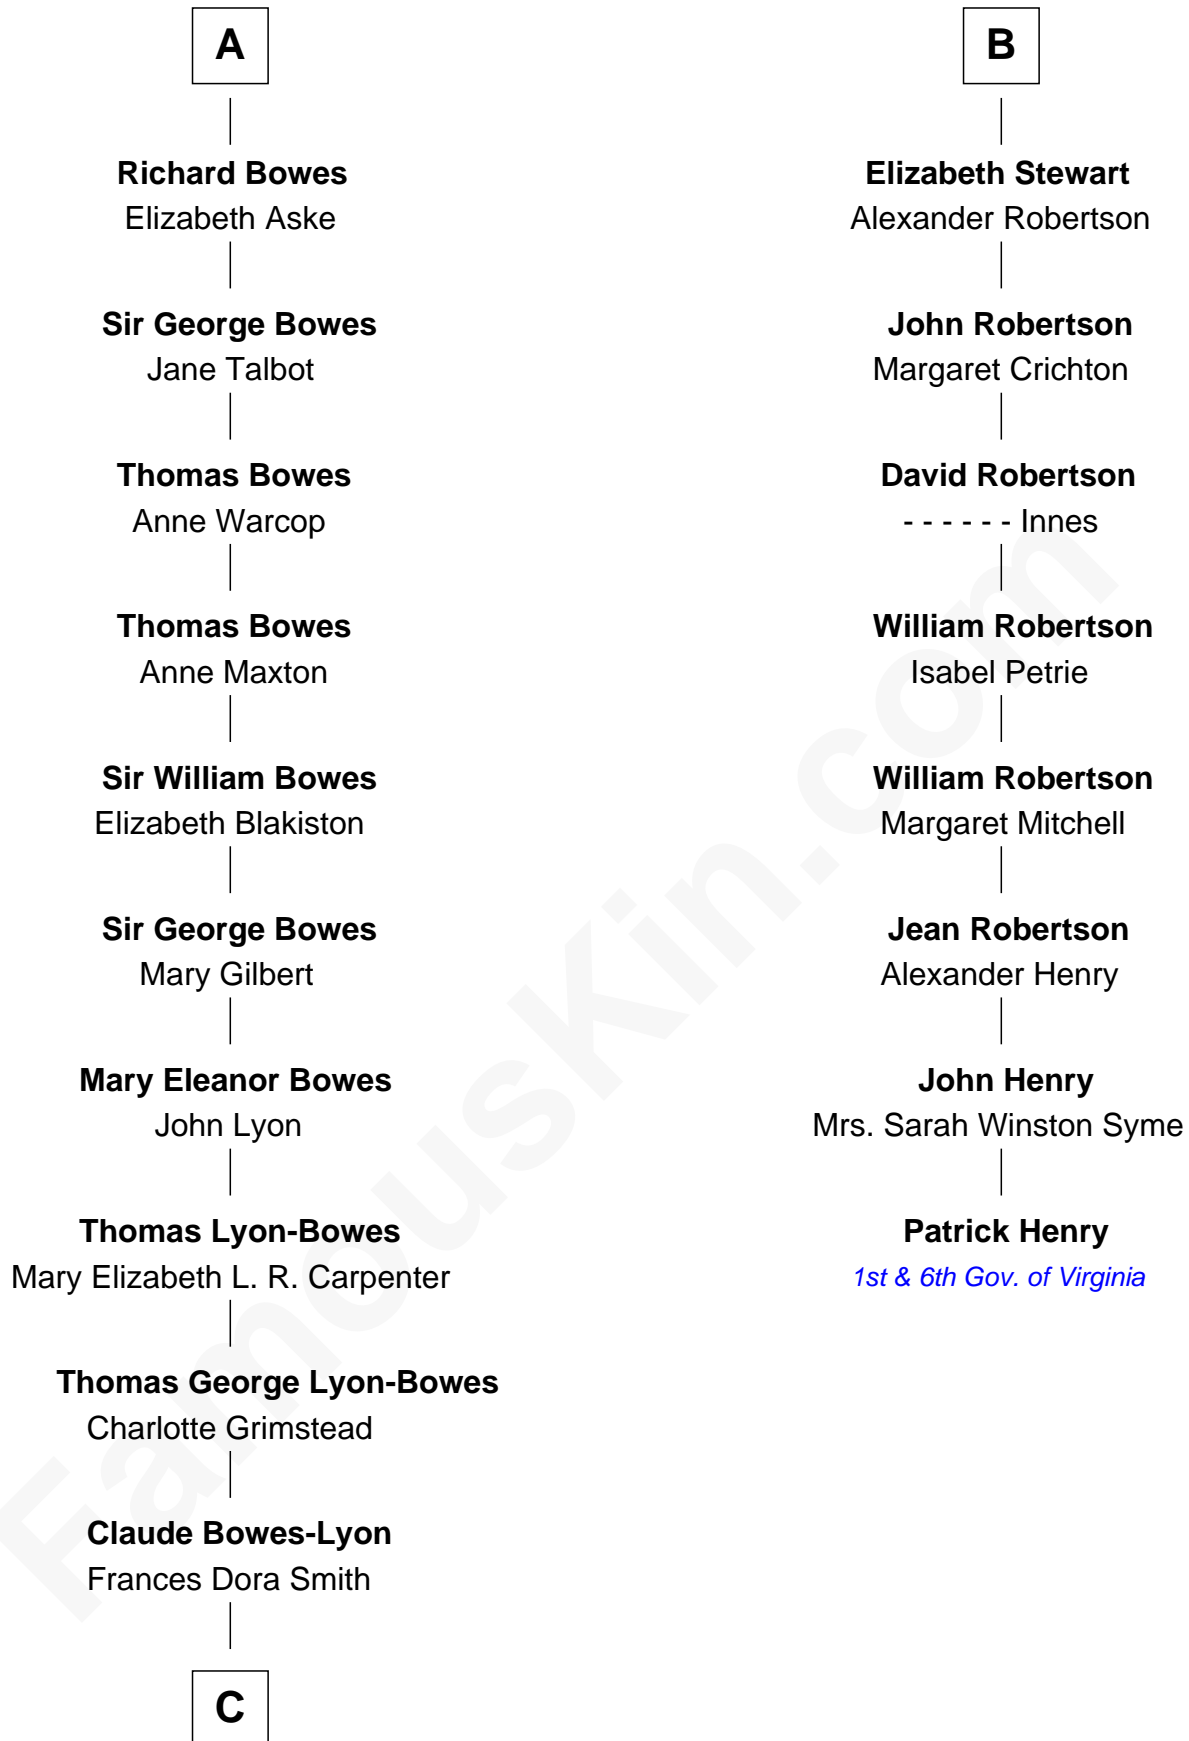

# FamousKin.com Relationship Chart of

**Queen Elizabeth II**

*Queen of the United Kingdom*

14th cousin 5 times removed of

**Patrick Henry**

*1st and 6th Governor of Virginia*

**C**

**Claude George Bowes-Lyon**  
Cecilia Nina Cavendish-Bentinck

**Elizabeth Bowes-Lyon**  
George VI, King of the United Kingdom

**Queen Elizabeth II**  
*Queen of the United Kingdom*

FamousKin.com